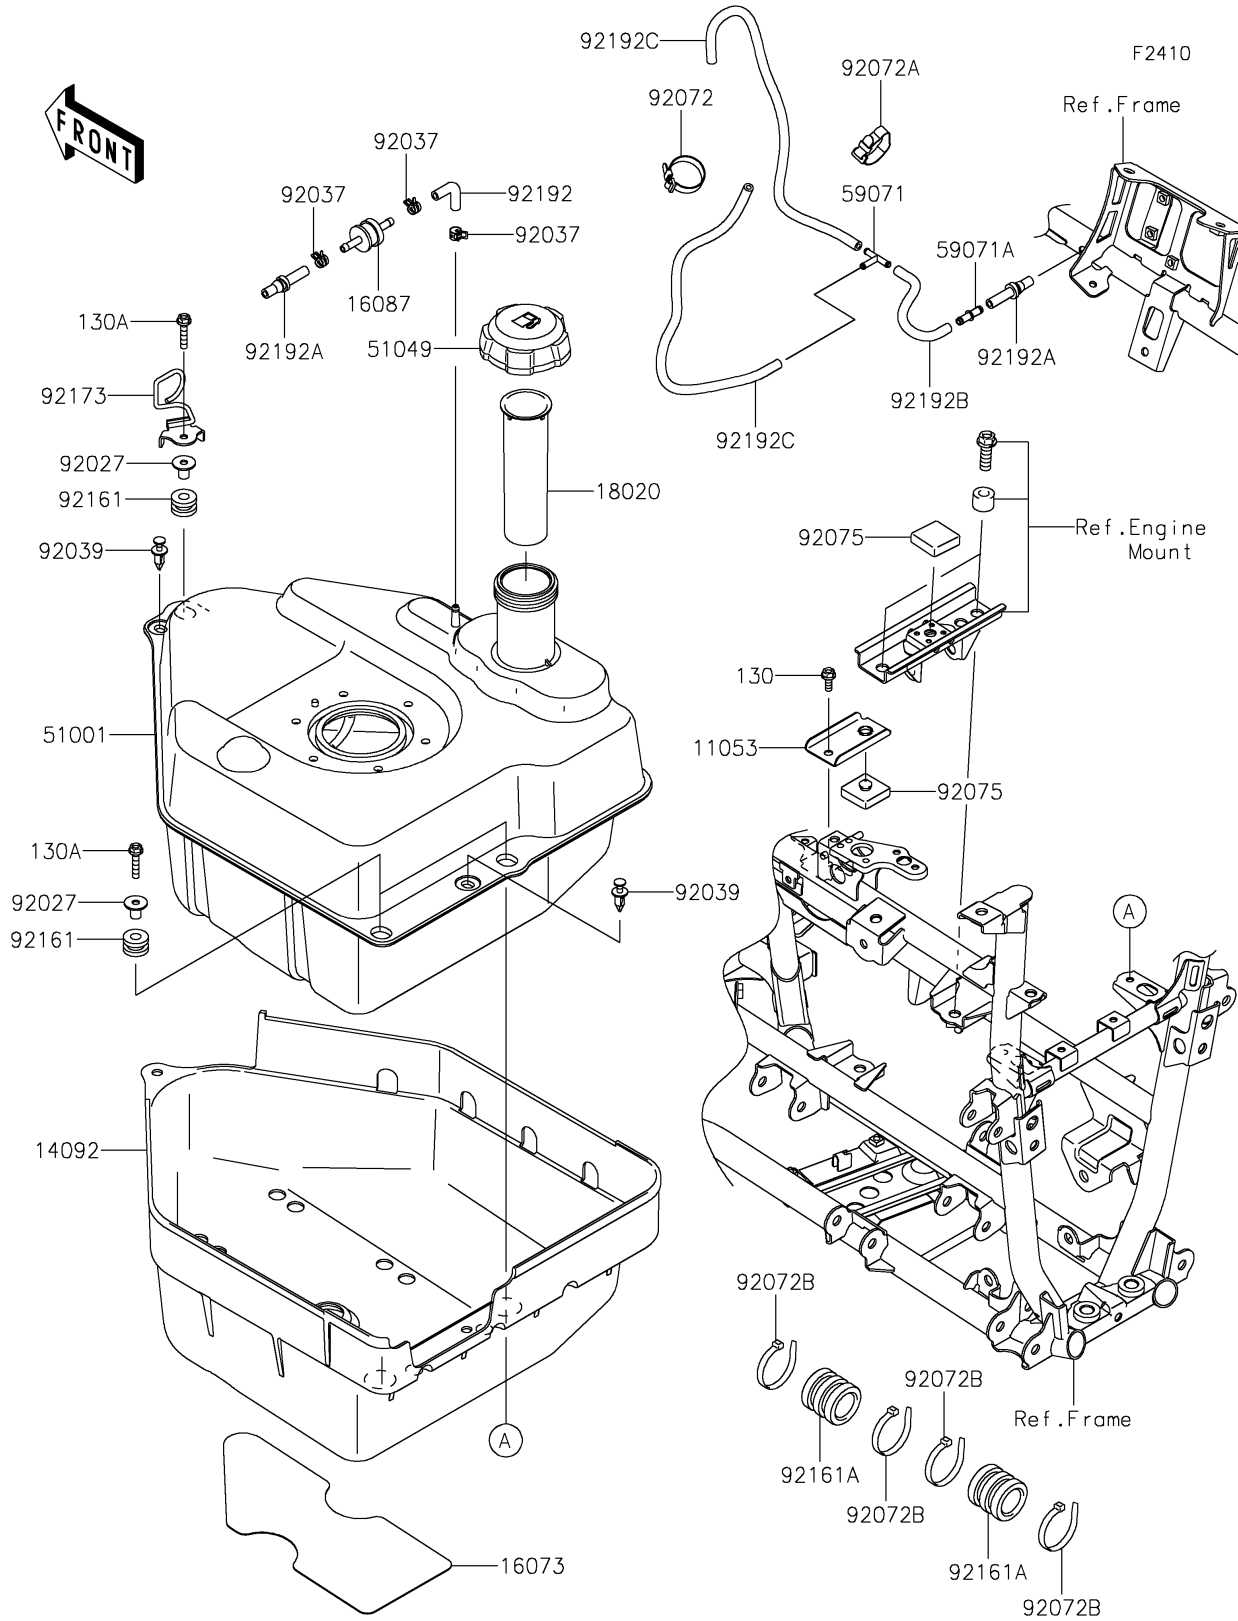

## PARTS DIAGRAM

### Fuel Tank

## PARTS LIST

### Fuel Tank

ITEM NAME	PART NUMBER	QUANTITY
BRACKET,FUEL TANK,TOP (Ref # 11053)	11053-0936	1
COVER,FUEL TANK,LWR (Ref # 14092)	14092-0186	1
INSULATOR,FUEL TANK COVER,LWR (Ref # 16073)	16073-0925	1
VALVE-CHECK (Ref # 16087)	16087-0008	1
BAFFLE,FUEL TANK (Ref # 18020)	18020-0008	1
TANK-COMP-FUEL (Ref # 51001)	51001-0237	1
CAP-TANK,FUEL (Ref # 51049)	51049-0718	1
JOINT (Ref # 59071)	59071-3705	1
JOINT (Ref # 59071A)	59071-3717	1
COLLAR,L=16.1 (Ref # 92027)	92027-1847	3
CLAMP,TUBE (Ref # 92037)	92037-1461	3
RIVET (Ref # 92039)	92039-0865	2
BAND,L=149 (Ref # 92072)	92072-031	1
BAND,L=186 (Ref # 92072A)	92072-056	1
BAND,L=188 (Ref # 92072B)	92072-1239	4
DAMPER (Ref # 92075)	92075-1882	2
DAMPER (Ref # 92161)	92161-0106	3
DAMPER,FUEL TANK,RR (Ref # 92161A)	92161-1111	2
CLAMP,FUEL TUBE (Ref # 92173)	92173-0872	1
TUBE,FUEL TANK-CHECK VALVE (Ref # 92192)	92192-0067	1
TUBE,FRAME PIPE-CHECK VALVE (Ref # 92192A)	92192-0068	2
TUBE,5X10X80/22 (Ref # 92192B)	92192-0992	1
TUBE,5X10X470 (Ref # 92192C)	92192-0993	2
BOLT-FLANGED,6X16 (Ref # 130)	130BA0616	1
BOLT-FLANGED,6X30 (Ref # 130A)	130BA0630	3