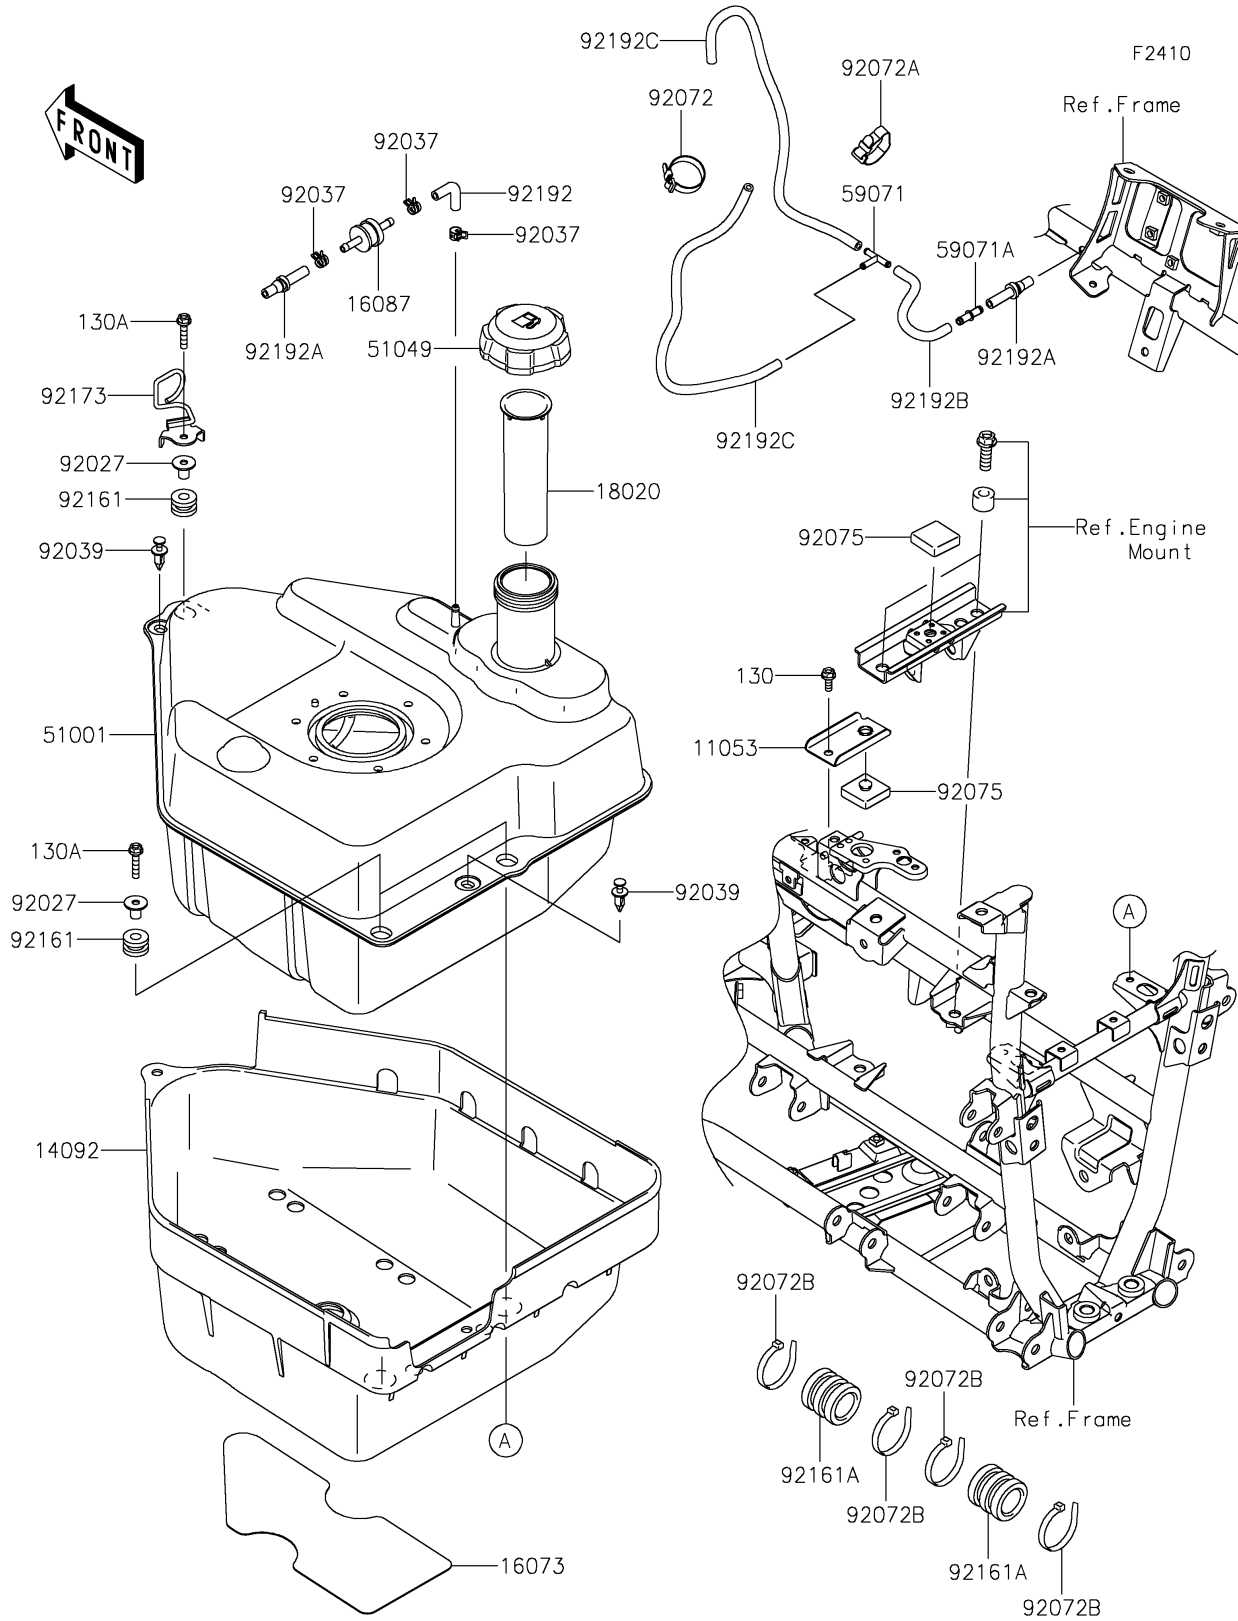

2024 BRUTE FORCE® 750 EPS

PARTS DIAGRAM

Fuel Tank