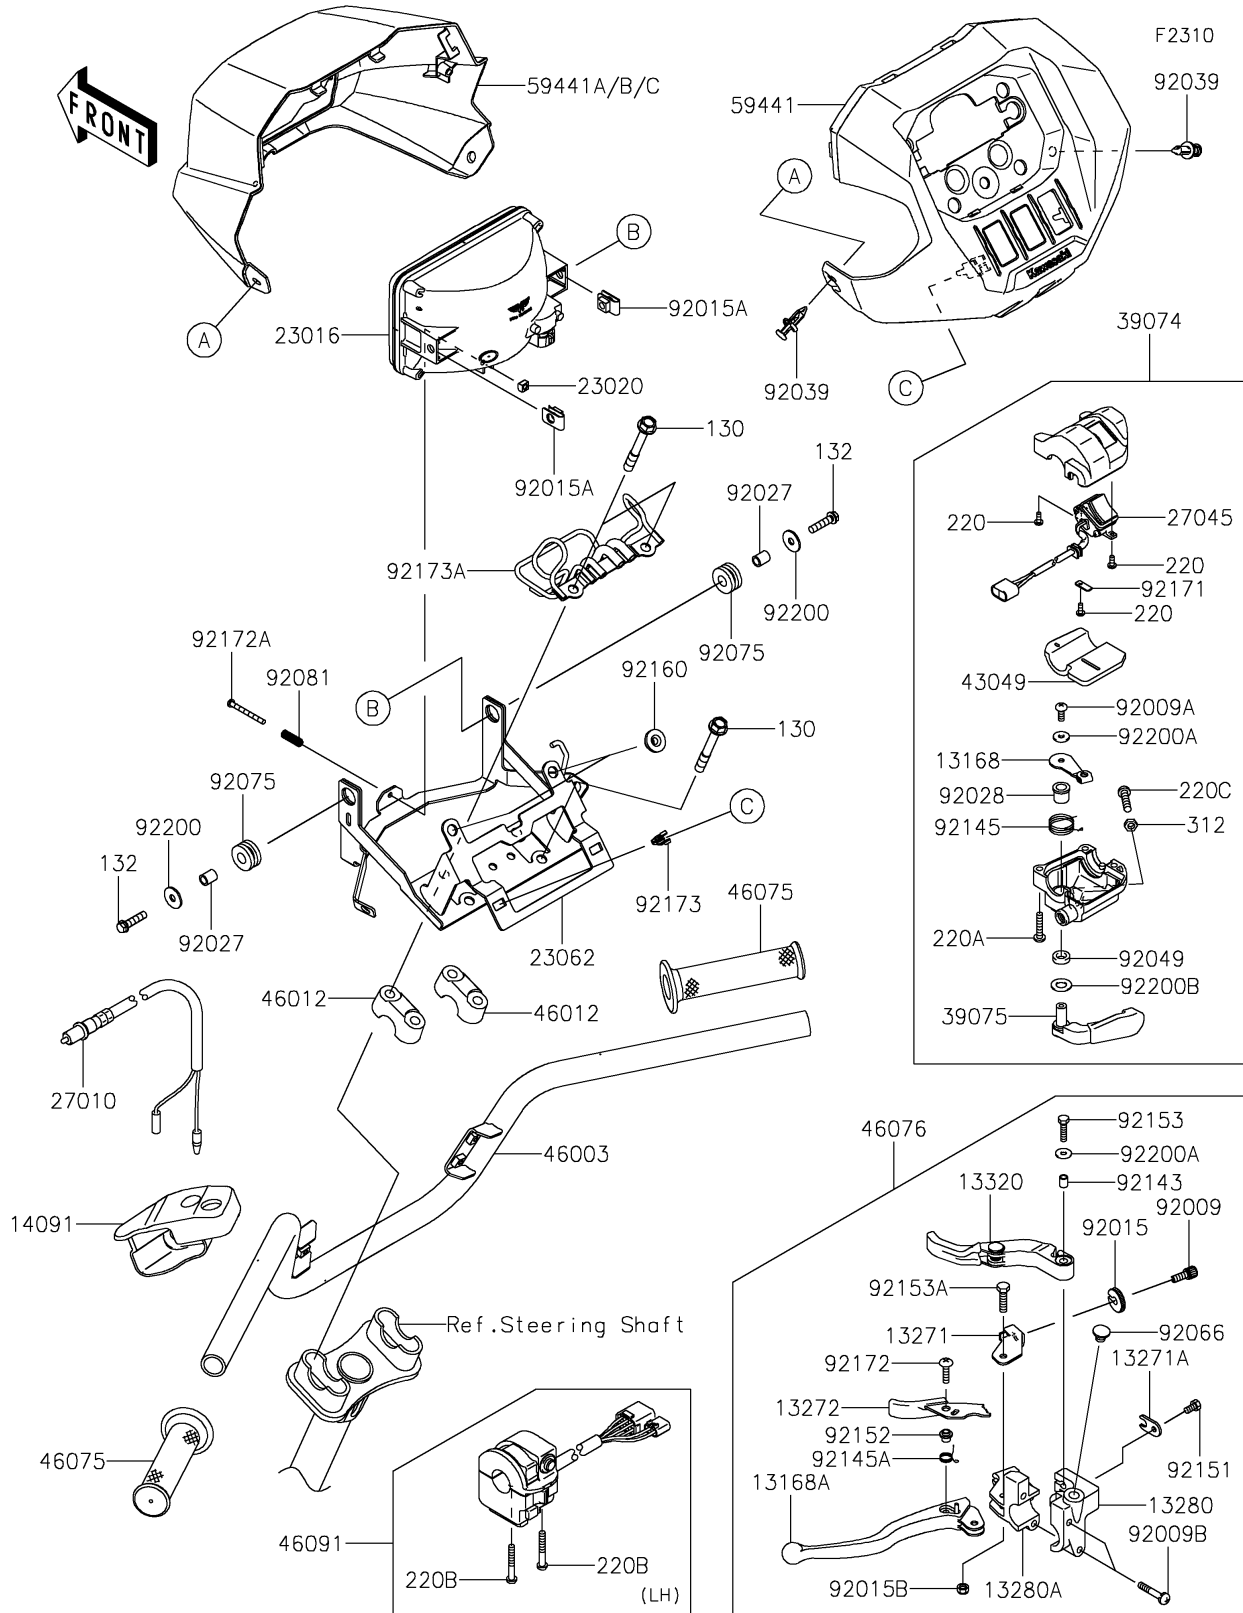

2025 BRUTE FORCE® 750 EPS

PARTS DIAGRAM

Handlebar