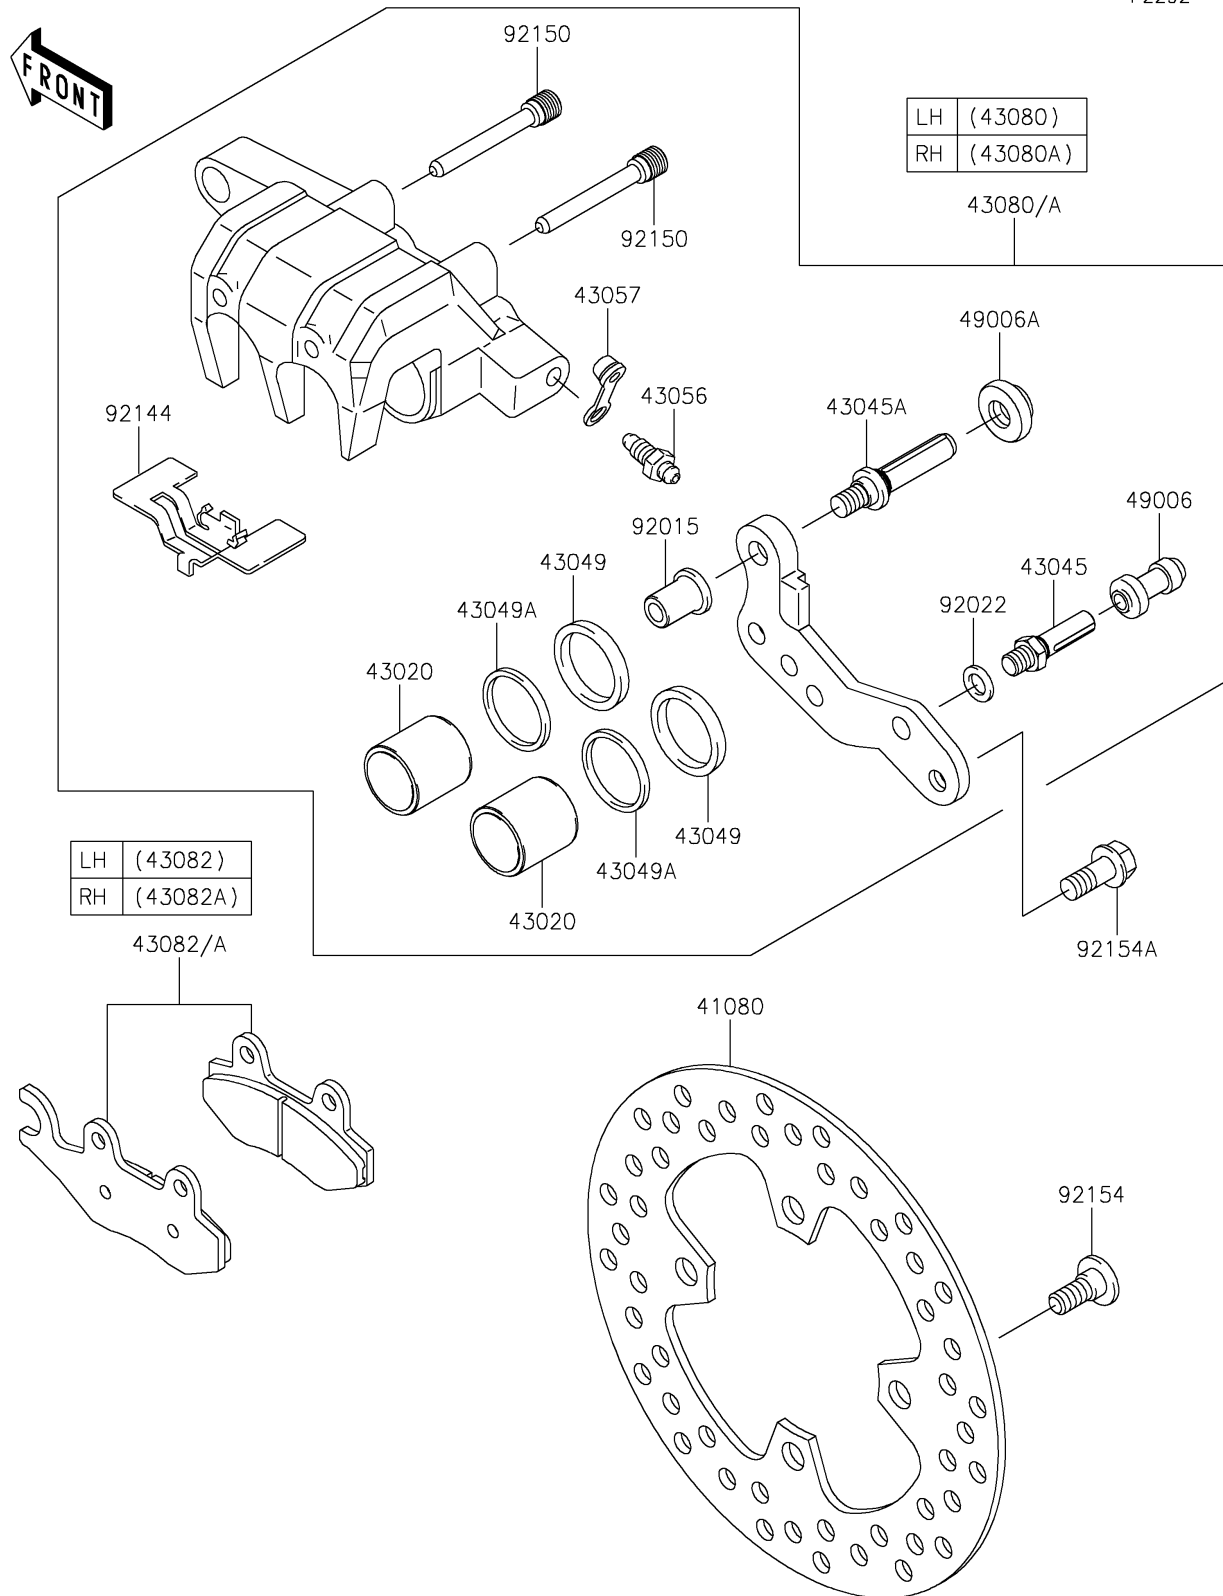

2024 BRUTE FORCE® 750 EPS

PARTS DIAGRAM

Front Brake

F2292