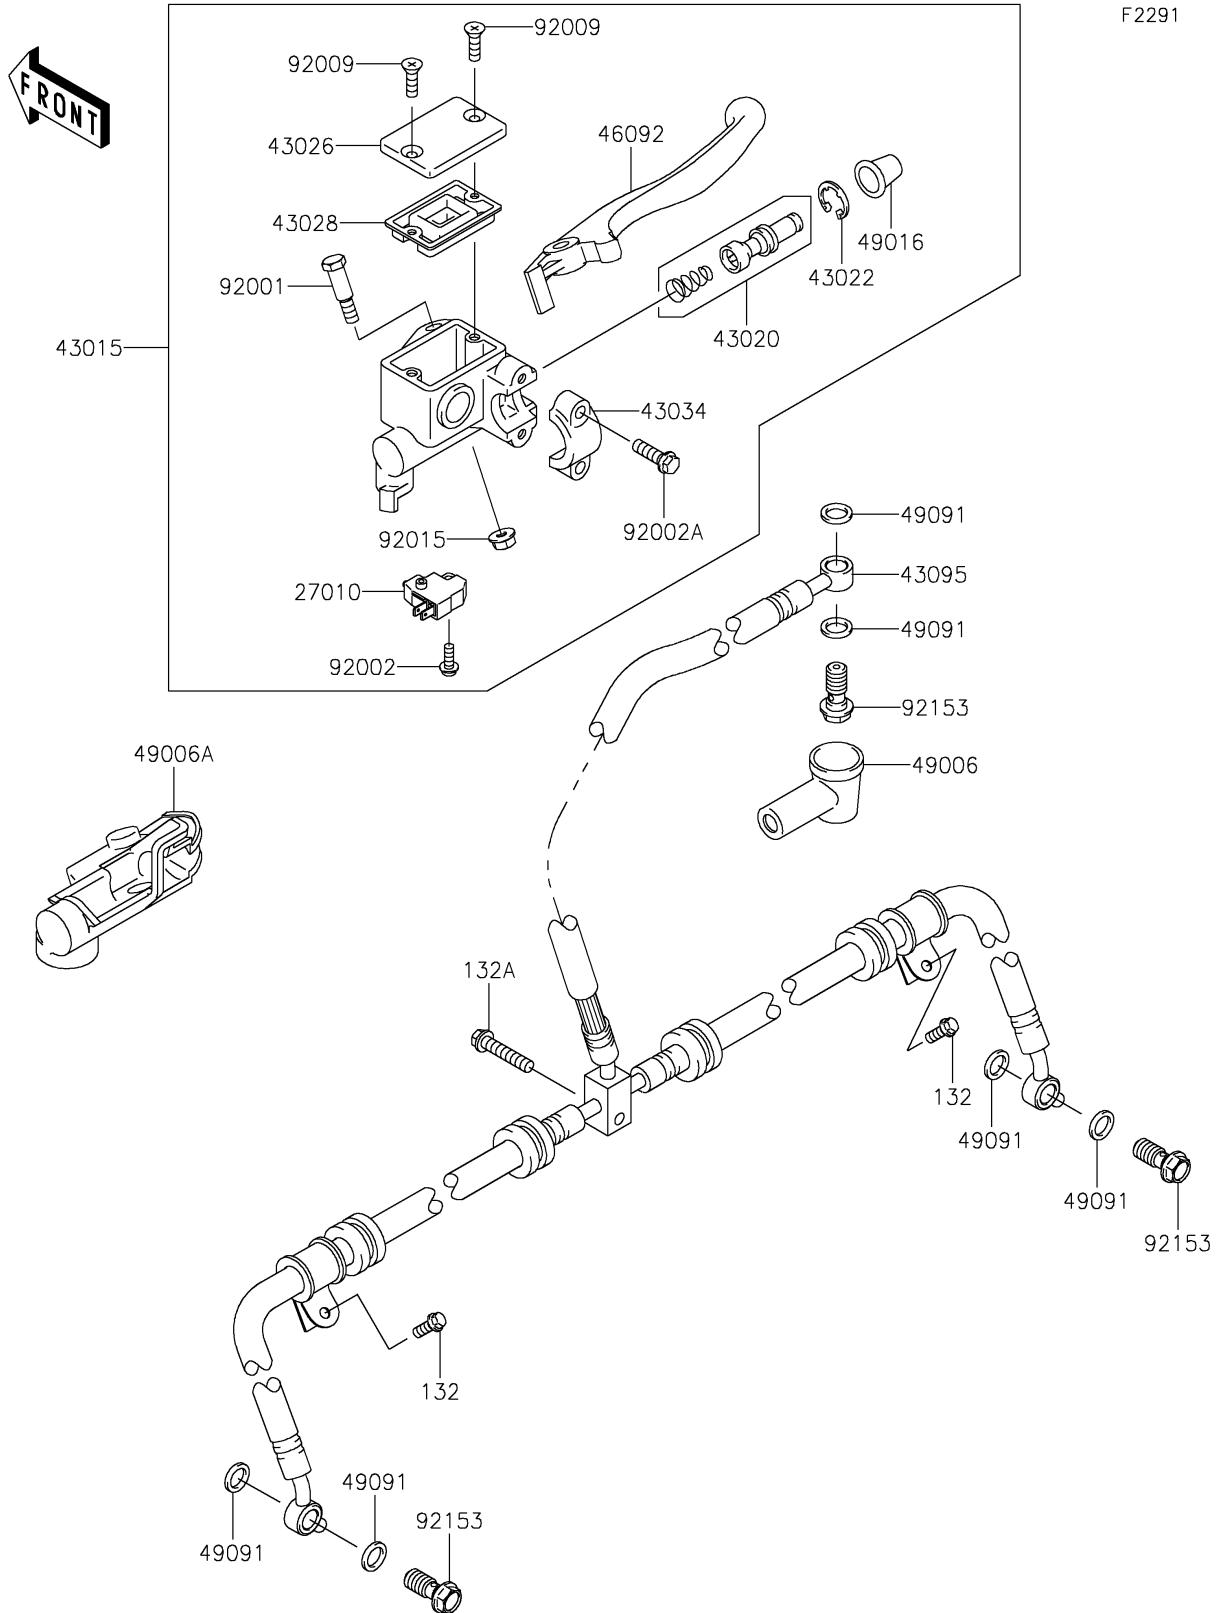

2024 BRUTE FORCE® 750 EPS

PARTS DIAGRAM

Front Master Cylinder

2024 BRUTE FORCE® 750 EPS

PARTS LIST

Front Master Cylinder

ITEM NAME	PART NUMBER	QUANTITY
-----------	-------------	----------
