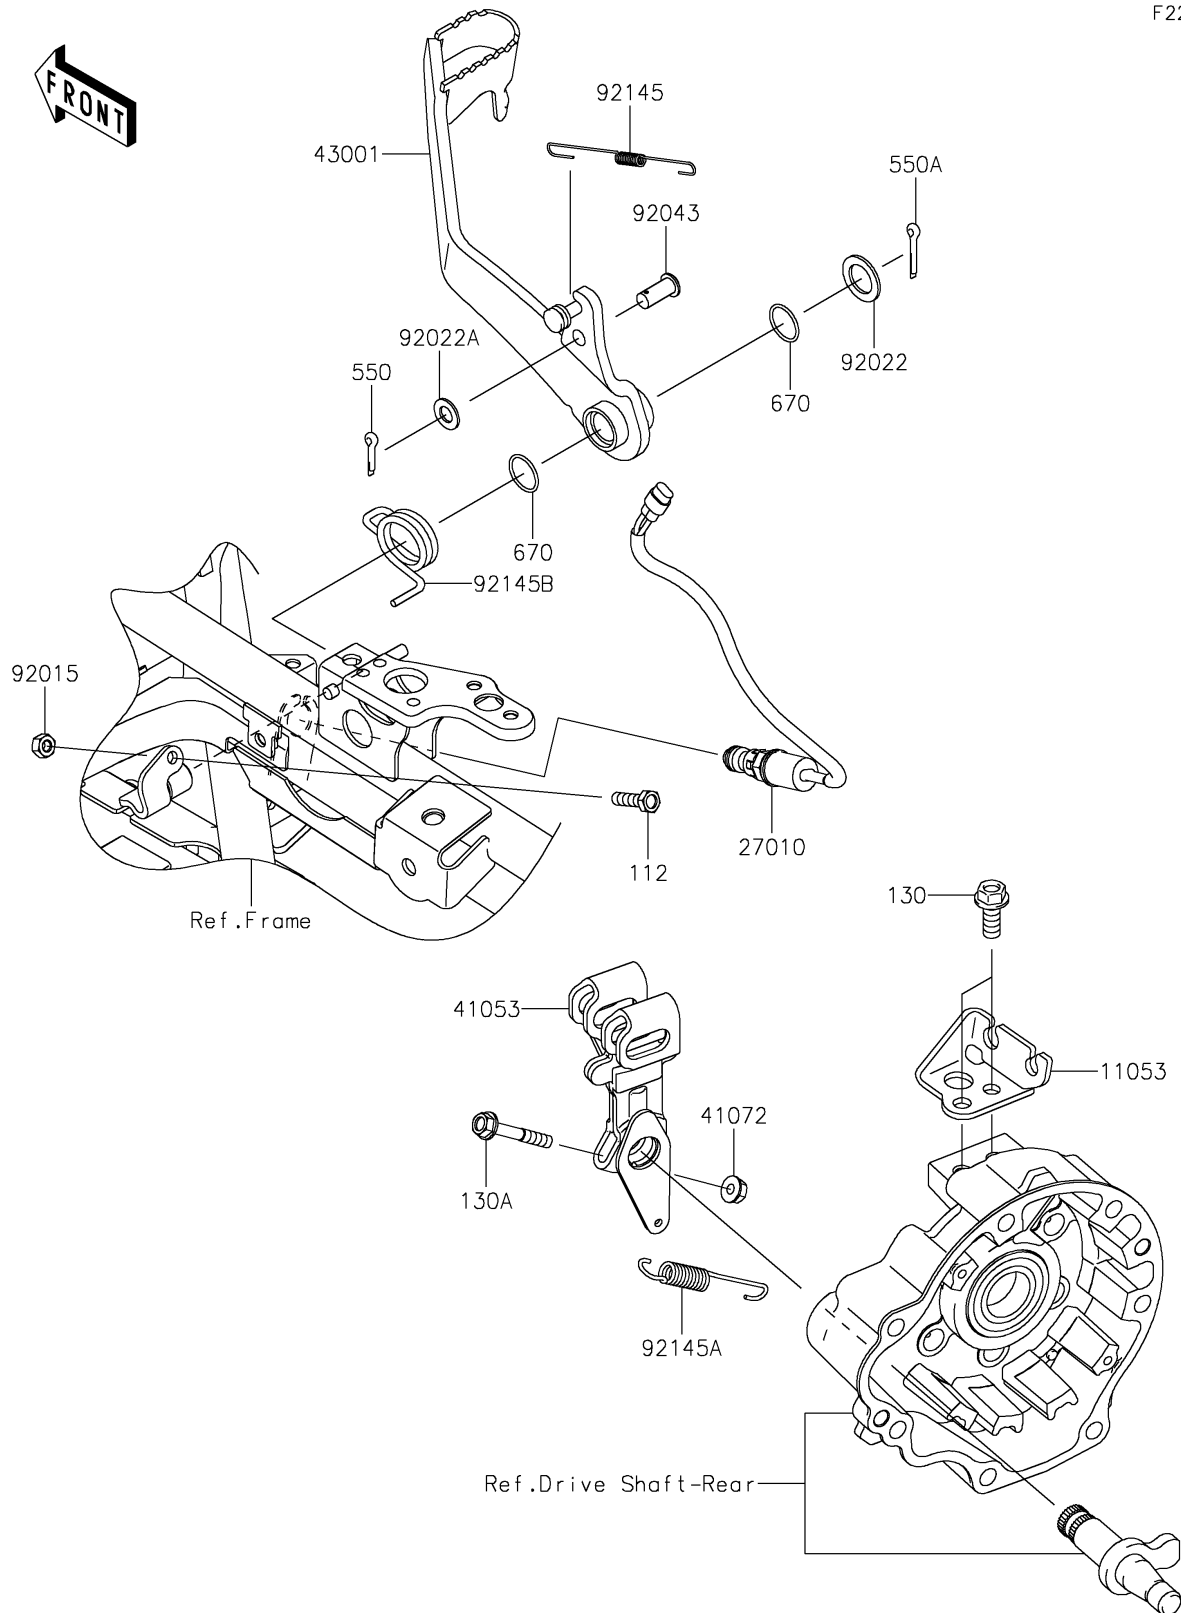

2026 BRUTE FORCE® 750 EPS

PARTS DIAGRAM

Brake Pedal

F2260

2026 BRUTE FORCE[®] 750 EPS

PARTS LIST

Brake Pedal

ITEM NAME

PART NUMBER

QUANTITY
