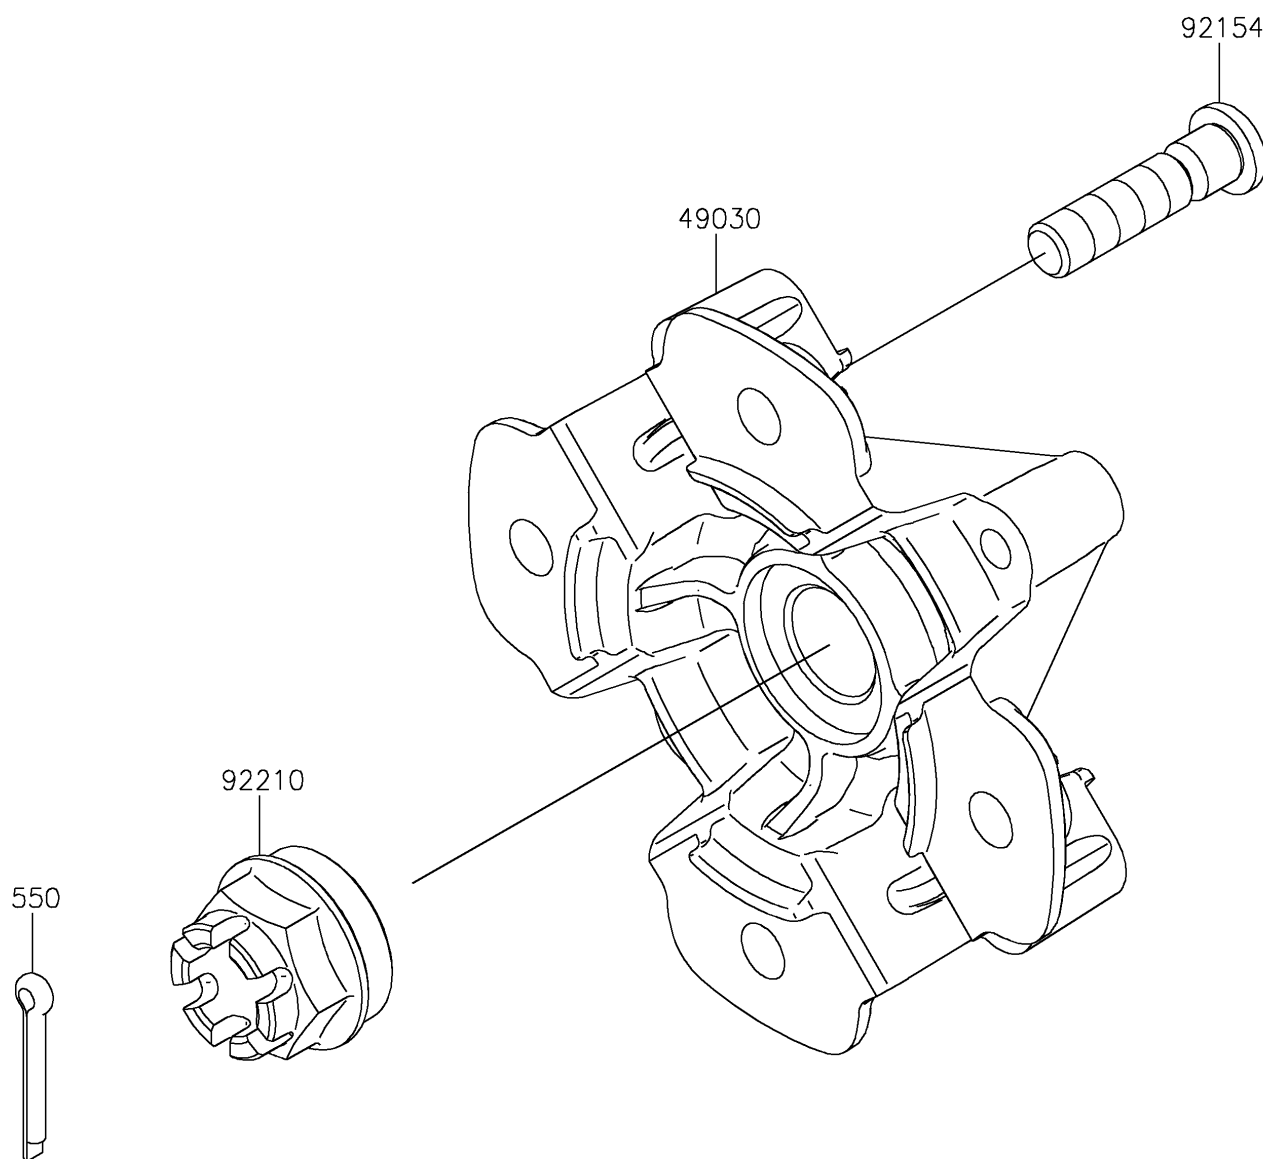

2026 BRUTE FORCE® 750 EPS

PARTS DIAGRAM

Front Hub

F2230

2026 BRUTE FORCE[®] 750 EPS

PARTS LIST

Front Hub

ITEM NAME

PART NUMBER

QUANTITY
