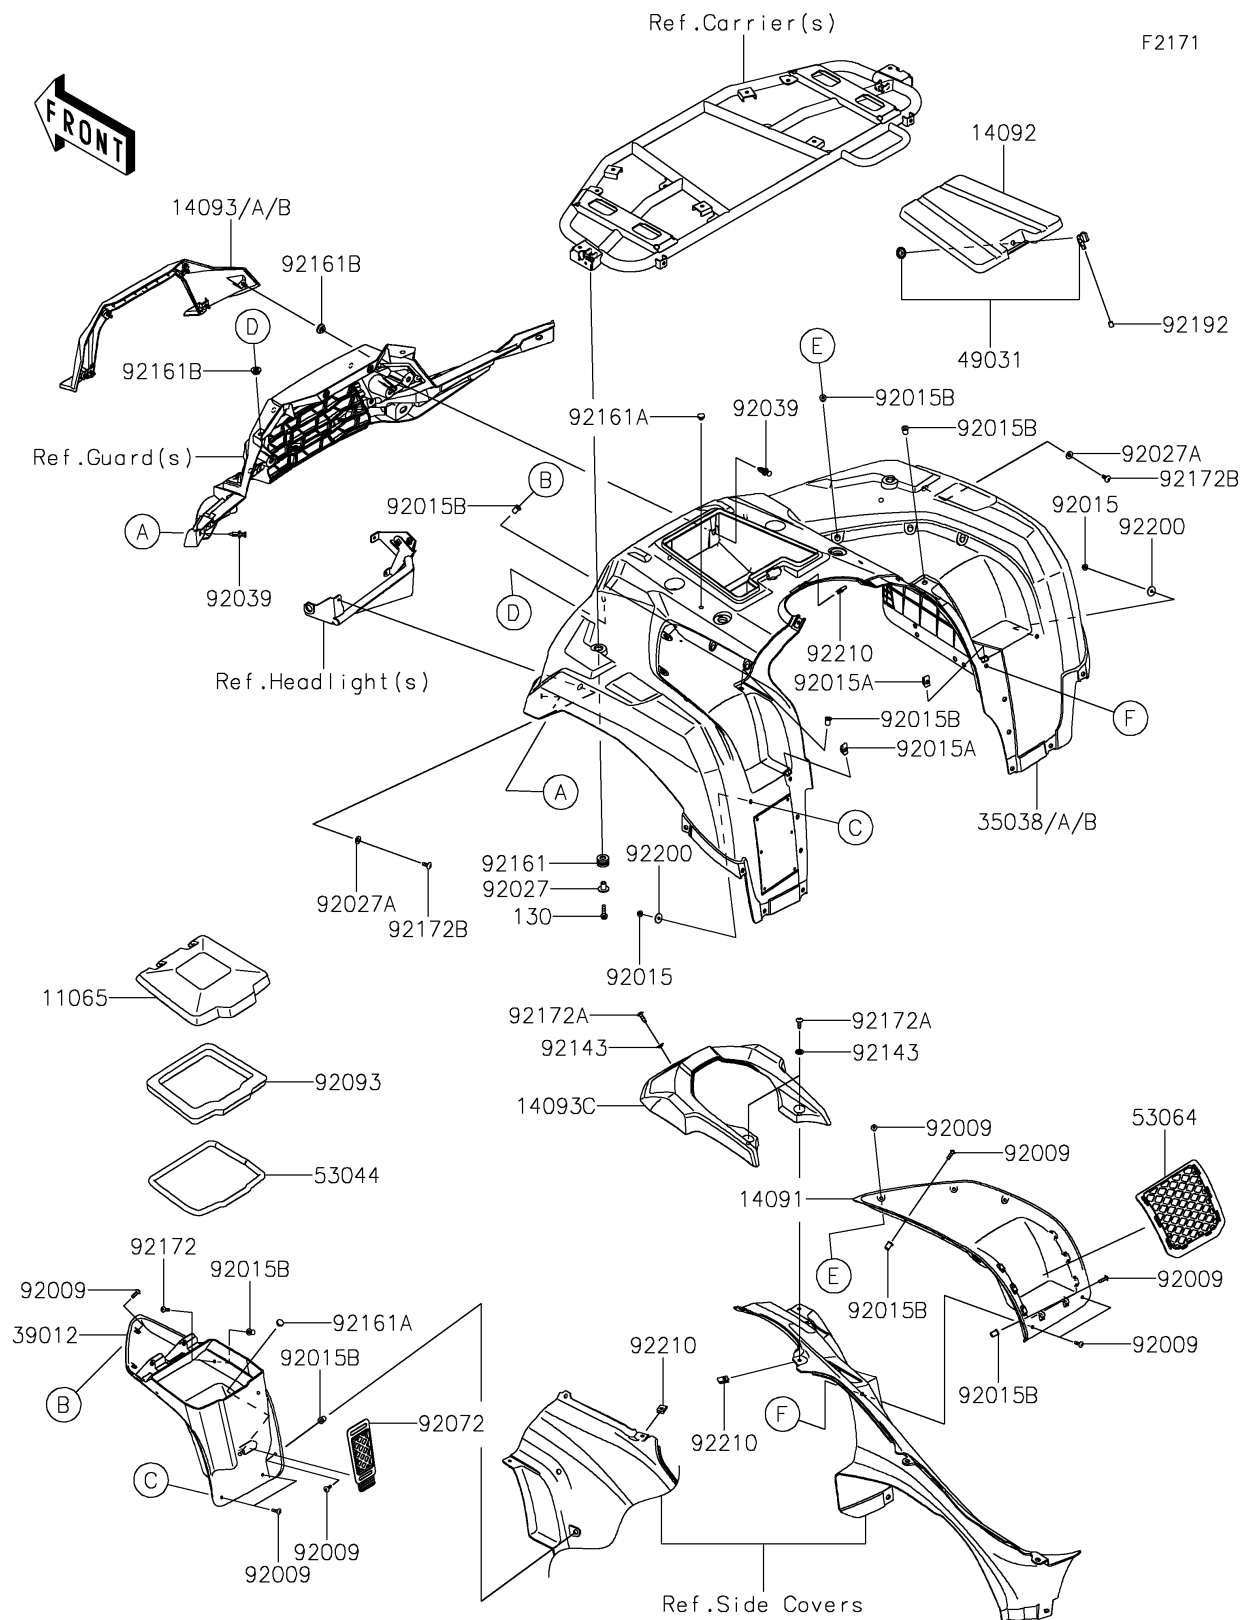

2026 BRUTE FORCE® 750 EPS

PARTS DIAGRAM

Front Fender(s)

2026 BRUTE FORCE[®] 750 EPS

PARTS LIST

Front Fender(s)

ITEM NAME

PART NUMBER

QUANTITY
