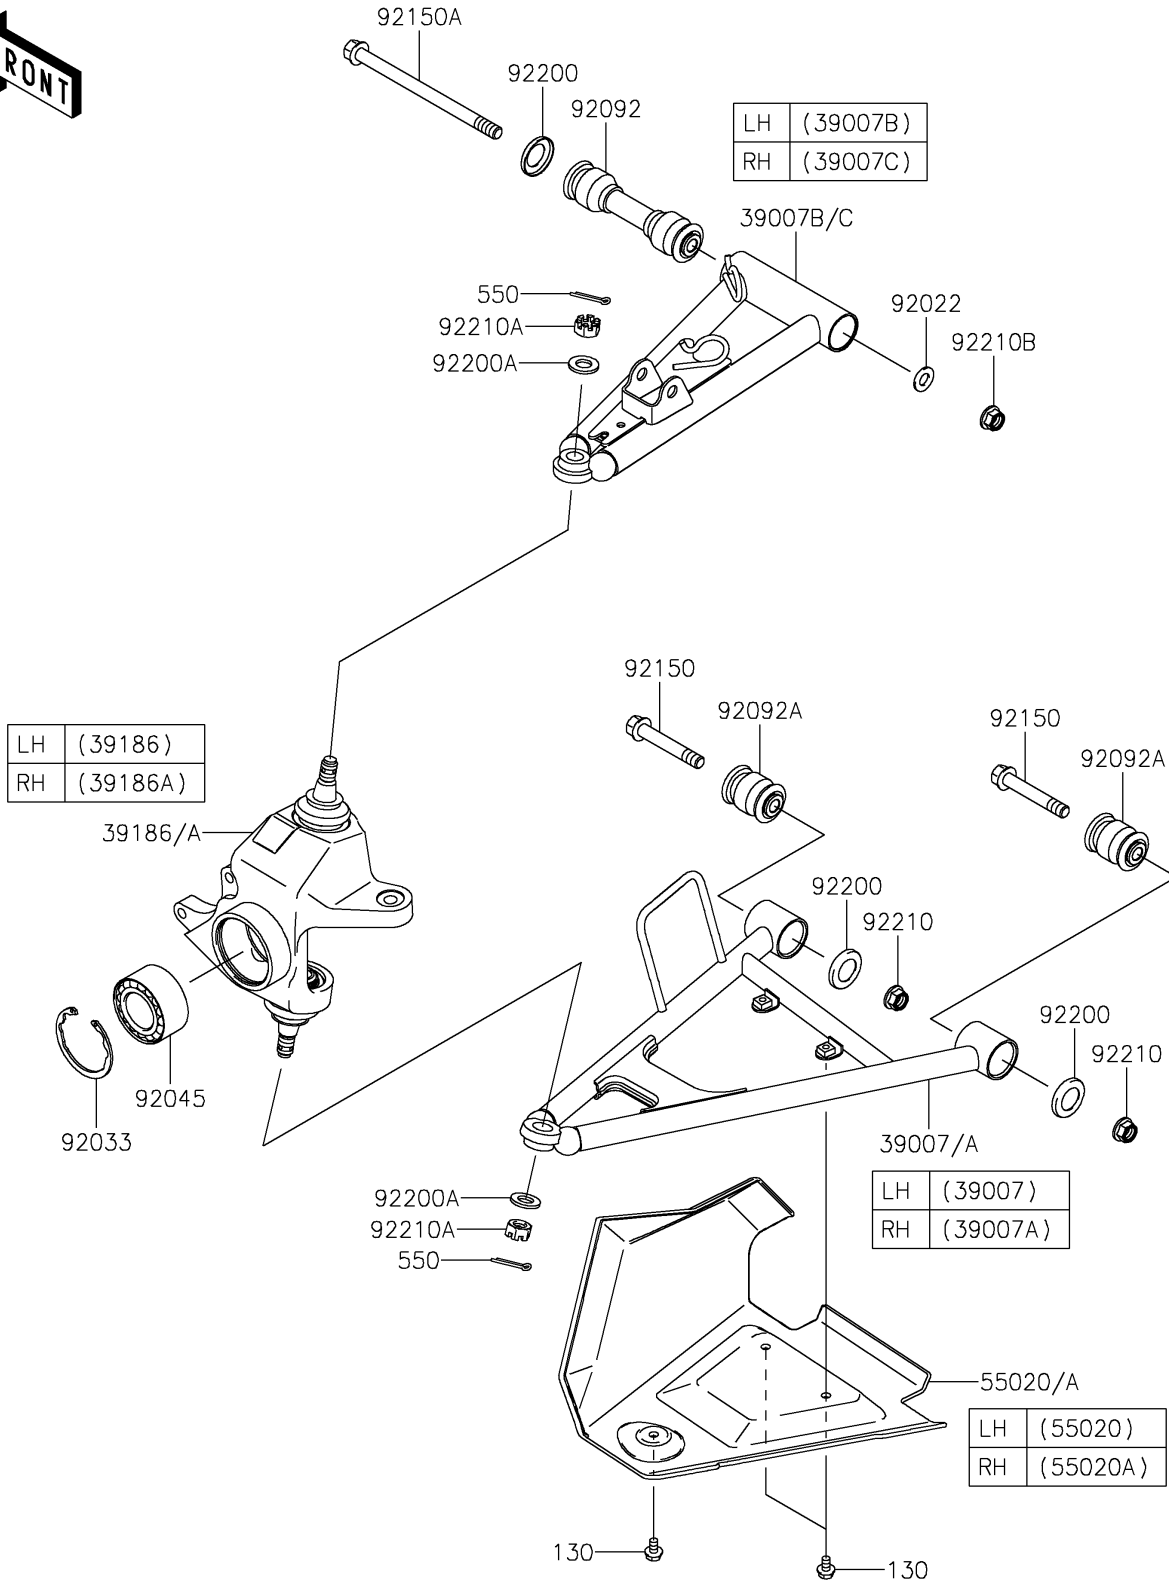

2024 BRUTE FORCE® 750 EPS

PARTS DIAGRAM

Front Suspension

F2152

2024 BRUTE FORCE® 750 EPS

PARTS LIST

Front Suspension

ITEM NAME	PART NUMBER	QUANTITY
-----------	-------------	----------
