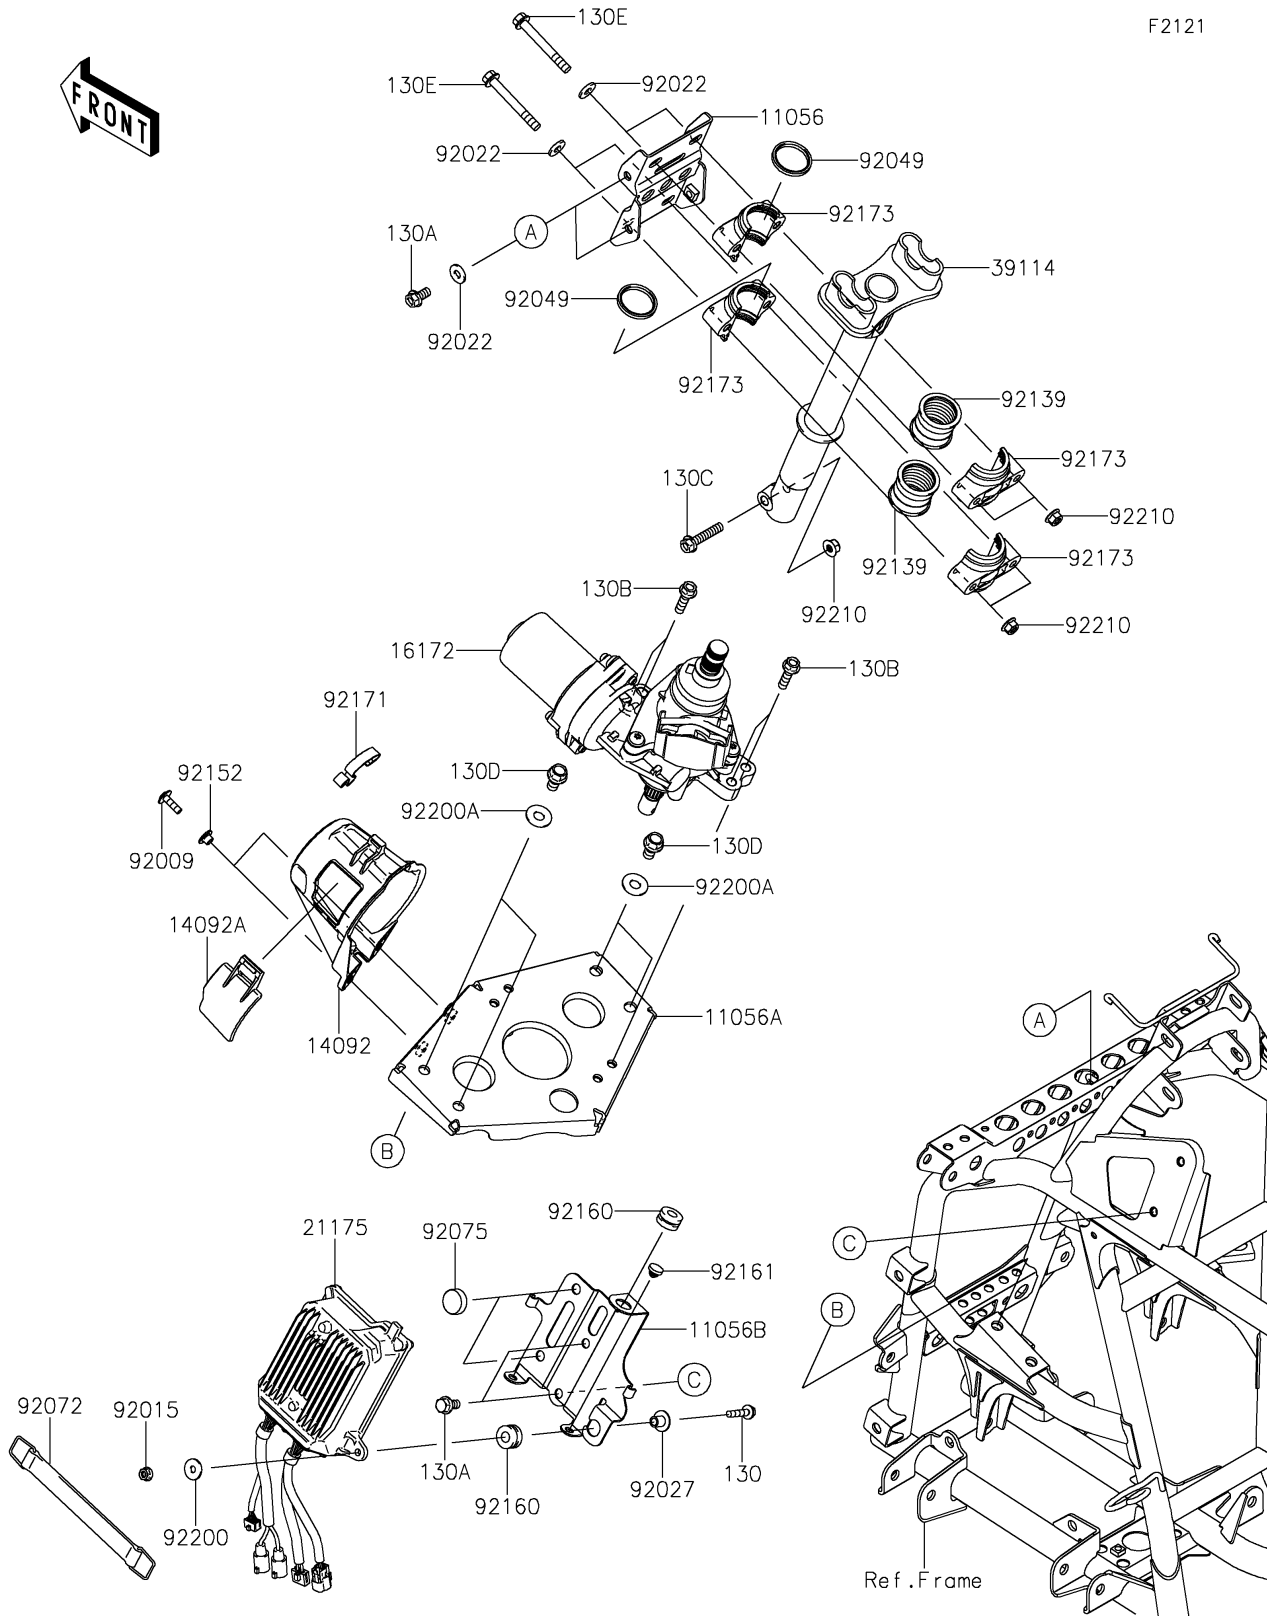

2024 BRUTE FORCE® 750 EPS

PARTS DIAGRAM

Steering Shaft

F2121

2024 BRUTE FORCE® 750 EPS

PARTS LIST

Steering Shaft

ITEM NAME	PART NUMBER	QUANTITY
BRACKET,STRG,UPP (Ref # 11056)	11056-0284	1
BRACKET,EPS BODY FIT (Ref # 11056A)	11056-0285	1
BRACKET,EPS ECU (Ref # 11056B)	11056-0290	1
COVER,EPS (Ref # 14092)	14092-0260	1
COVER,EPS,CAP (Ref # 14092A)	14092-0261	1
ACTUATOR,EPS (Ref # 16172)	16172-0049	1
CONTROL UNIT-ELECTRONIC,EPS (Ref # 21175)	21175-1927	1
SHAFT-COMP-STRG (Ref # 39114)	39114-0309	1
SCREW,6X20 (Ref # 92009)	92009-1289	2
NUT,FLANGED,6MM (Ref # 92015)	92015-1367	1
WASHER,8.2X19X2 (Ref # 92022)	92022-1533	8
COLLAR,L=12 (Ref # 92027)	92027-1062	1
SEAL-OIL,SR31.8X37.5X3.8LR (Ref # 92049)	92049-7501	2
BAND,BATTERY (Ref # 92072)	92072-3879	1
DAMPER,9X24X14 (Ref # 92075)	92075-281	2
BUSHING,STRG SHAFT (Ref # 92139)	92139-0763	2
COLLAR,6.3X8.3X7.2 (Ref # 92152)	92152-1865	2
DAMPER (Ref # 92160)	92160-1895	2
DAMPER (Ref # 92161)	92161-0586	2
CLAMP (Ref # 92171)	92171-0225	1
CLAMP,STRG SHAFT (Ref # 92173)	92173-0746	4
WASHER,6.5X20X1.6 (Ref # 92200)	92200-0283	1
WASHER,10.5X25X1.6 (Ref # 92200A)	92200-1595	4
NUT,FLANGED,LOCK,8MM (Ref # 92210)	92210-0493	5
BOLT-FLANGED,6X30 (Ref # 130)	130BA0630	1
BOLT-FLANGED,8X16 (Ref # 130A)	130BA0816	6
BOLT-FLANGED,8X30 (Ref # 130B)	130BA0830	4
BOLT-FLANGED,8X40 (Ref # 130C)	130BA0840	1
BOLT-FLANGED,10X16 (Ref # 130D)	130BA1016	4

2024 BRUTE FORCE® 750 EPS

PARTS LIST

Steering Shaft

ITEM NAME	PART NUMBER	QUANTITY
BOLT-FLANGED,8X65 (Ref # 130E)	130CA0865	4