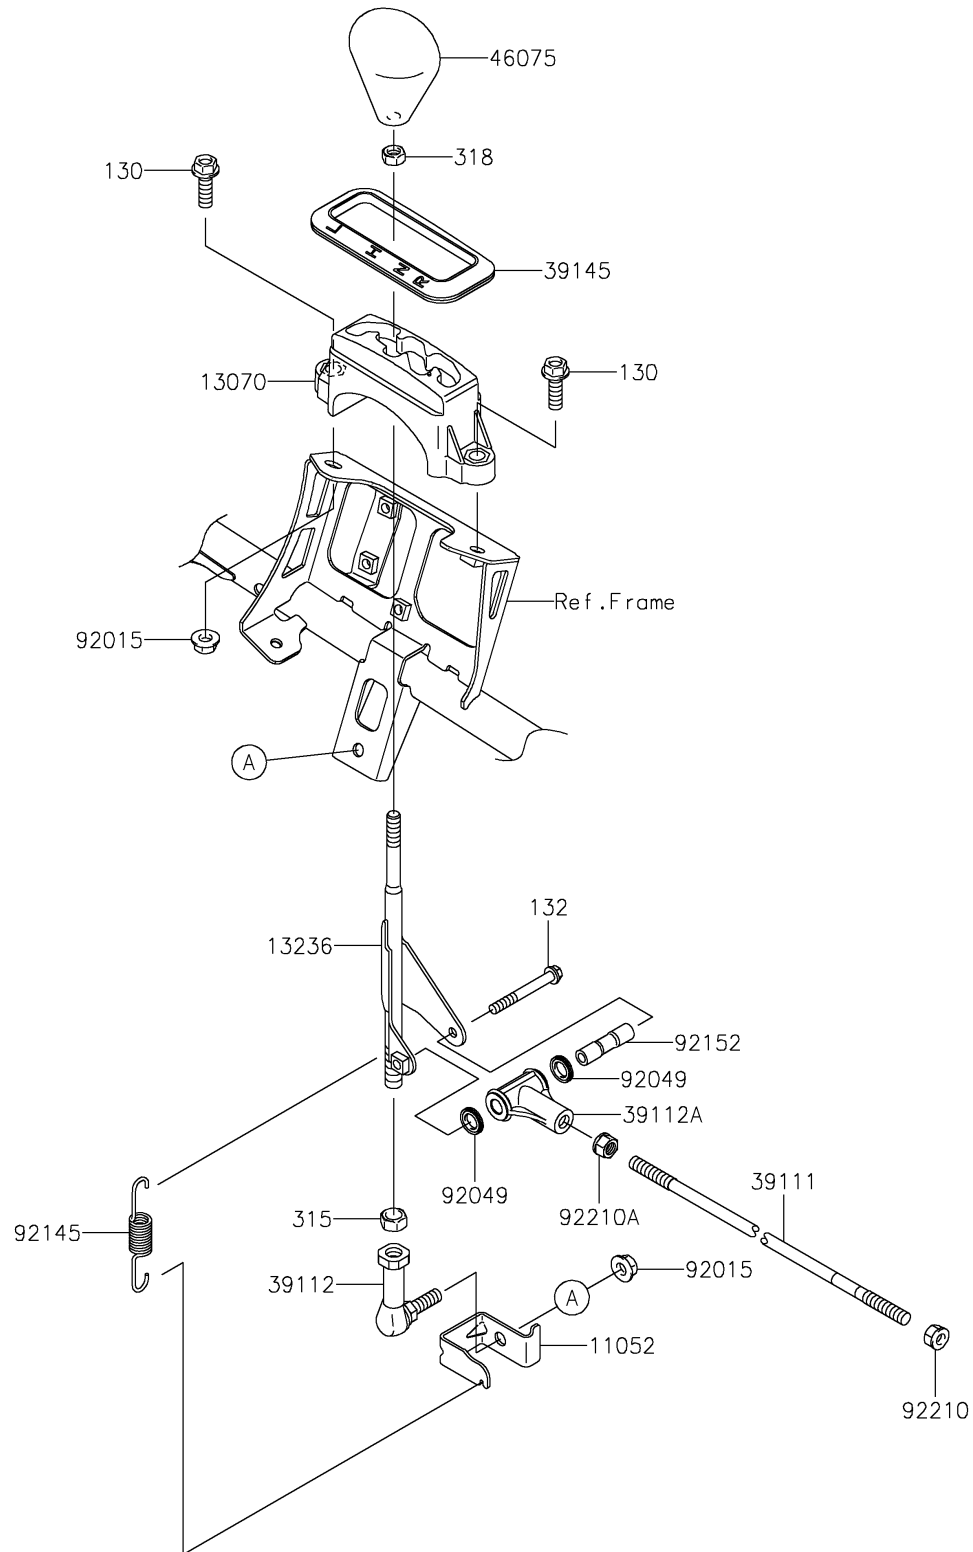

2024 BRUTE FORCE® 750 EPS

PARTS DIAGRAM

Control

E7110

2024 BRUTE FORCE® 750 EPS

PARTS LIST

Control

ITEM NAME

PART NUMBER

QUANTITY
