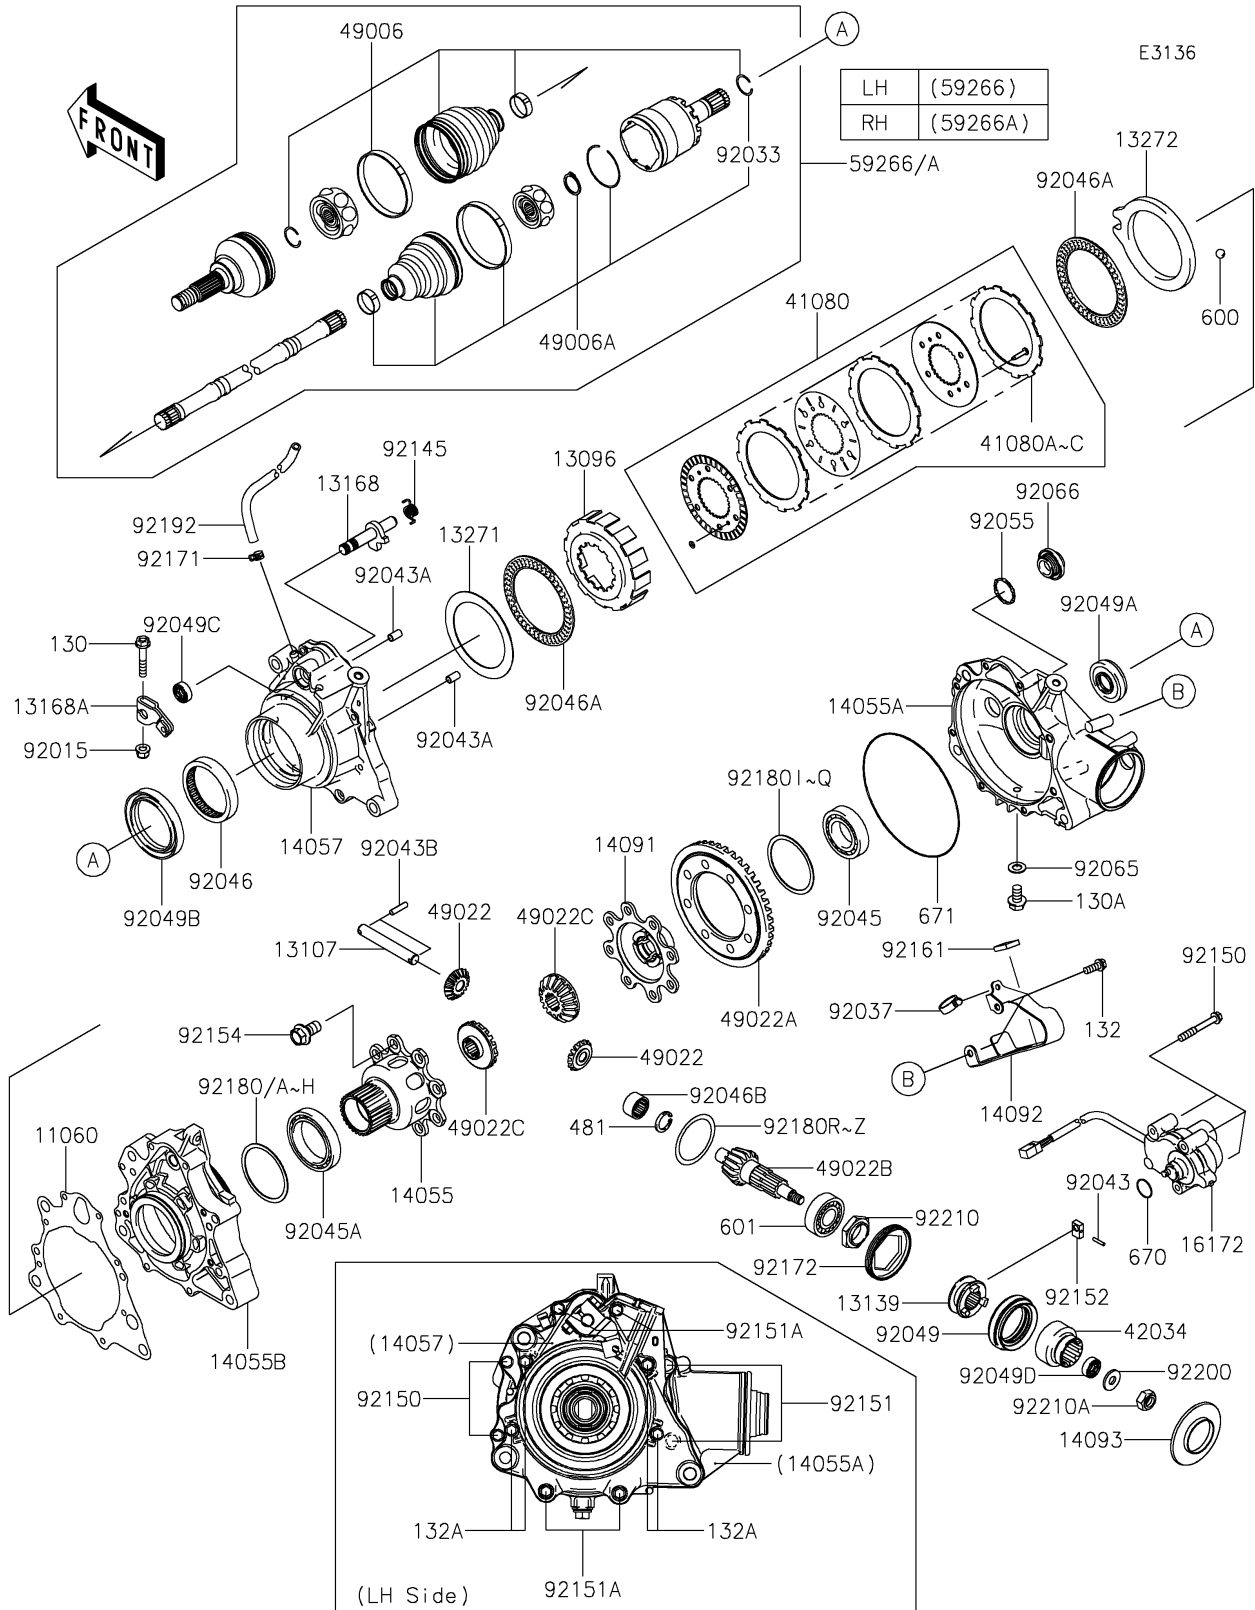

2026 BRUTE FORCE® 750 EPS

PARTS DIAGRAM

Drive Shaft-Front

2026 BRUTE FORCE[®] 750 EPS

PARTS LIST

Drive Shaft-Front

ITEM NAME	PART NUMBER	QUANTITY
-----------	-------------	----------
