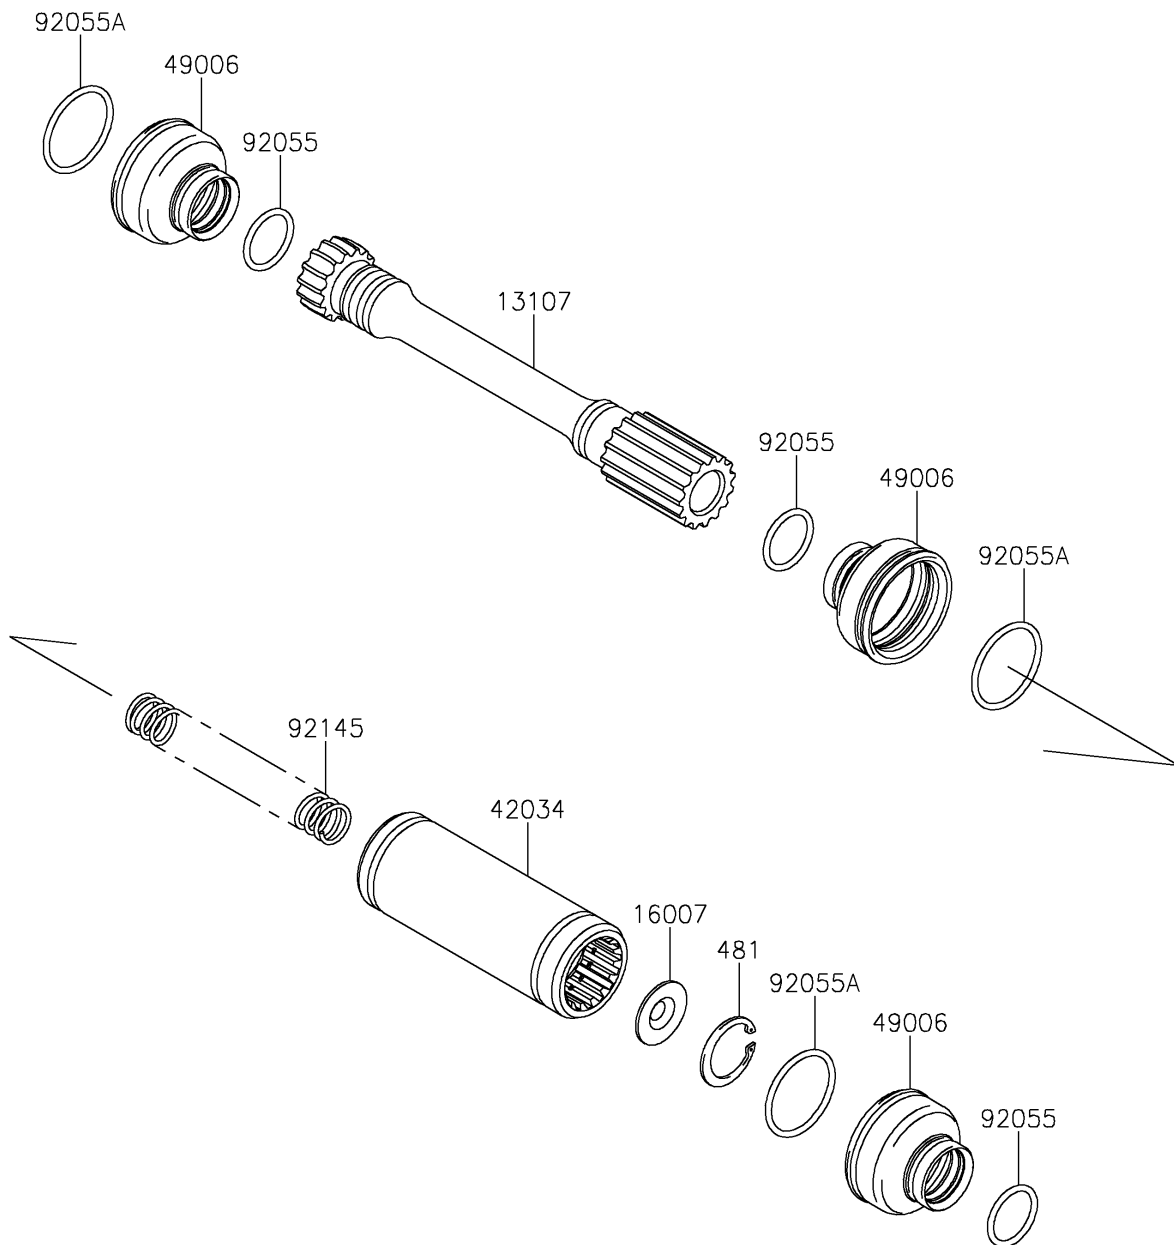

2026 BRUTE FORCE® 750 EPS

PARTS DIAGRAM

Drive Shaft-Propeller

E3135

2026 BRUTE FORCE® 750 EPS

PARTS LIST

Drive Shaft-Propeller

ITEM NAME	PART NUMBER	QUANTITY
SHAFT,FR,PROPELLER (Ref # 13107)	13107-0788	1
SEAT-SPRING,PROPELLER SHAFT (Ref # 16007)	16007-0042	1
COUPLING,PROPELLER (Ref # 42034)	42034-0730	1
BOOT (Ref # 49006)	49006-1362	3
RING-O,18X24X3 (Ref # 92055)	92055-1633	3
RING-O,30X35X2.5 (Ref # 92055A)	92055-1693	3
SPRING,PROPELLER SHAFT (Ref # 92145)	92145-1583	1
CIRCLIP-TYPE-C,25MM (Ref # 481)	481J2500	1