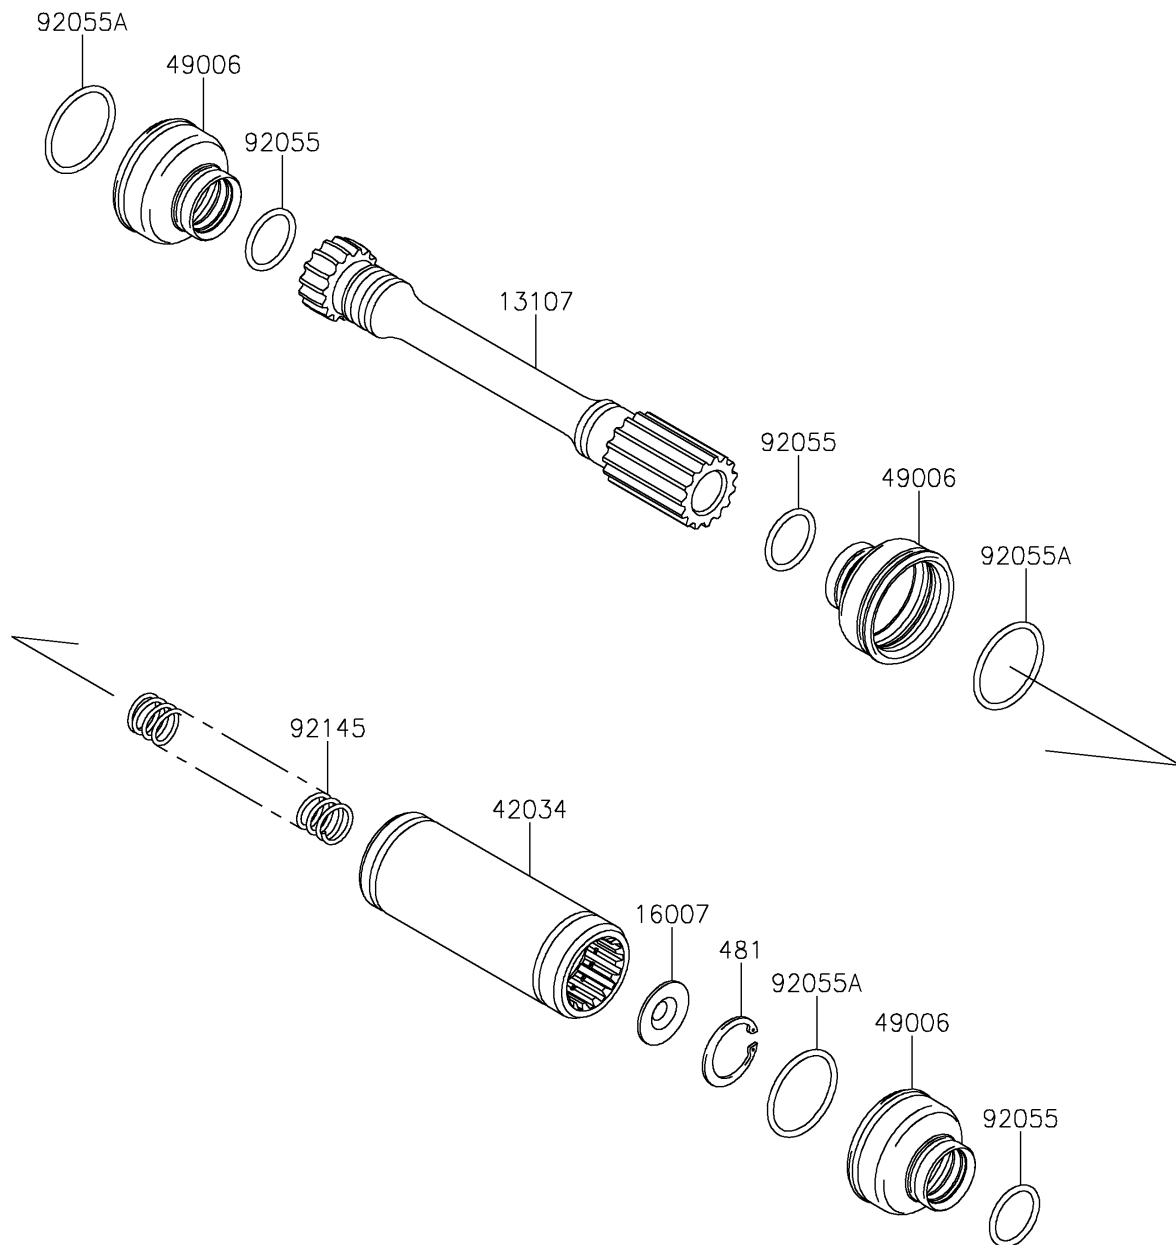

2024 BRUTE FORCE® 750 EPS

PARTS DIAGRAM

Drive Shaft-Propeller

E3135

2024 BRUTE FORCE® 750 EPS

PARTS LIST

Drive Shaft-Propeller

ITEM NAME	PART NUMBER	QUANTITY
SHAFT,FR,PROPELLER (Ref # 13107)	13107-0788	1
SEAT-SPRING,PROPELLER SHAFT (Ref # 16007)	16007-0042	1
COUPLING,PROPELLER (Ref # 42034)	42034-0730	1
BOOT (Ref # 49006)	49006-1362	3
RING-O,18X24X3 (Ref # 92055)	92055-1633	3
RING-O,30X35X2.5 (Ref # 92055A)	92055-1693	3
SPRING,PROPELLER SHAFT (Ref # 92145)	92145-1583	1
CIRCLIP-TYPE-C,25MM (Ref # 481)	481J2500	1