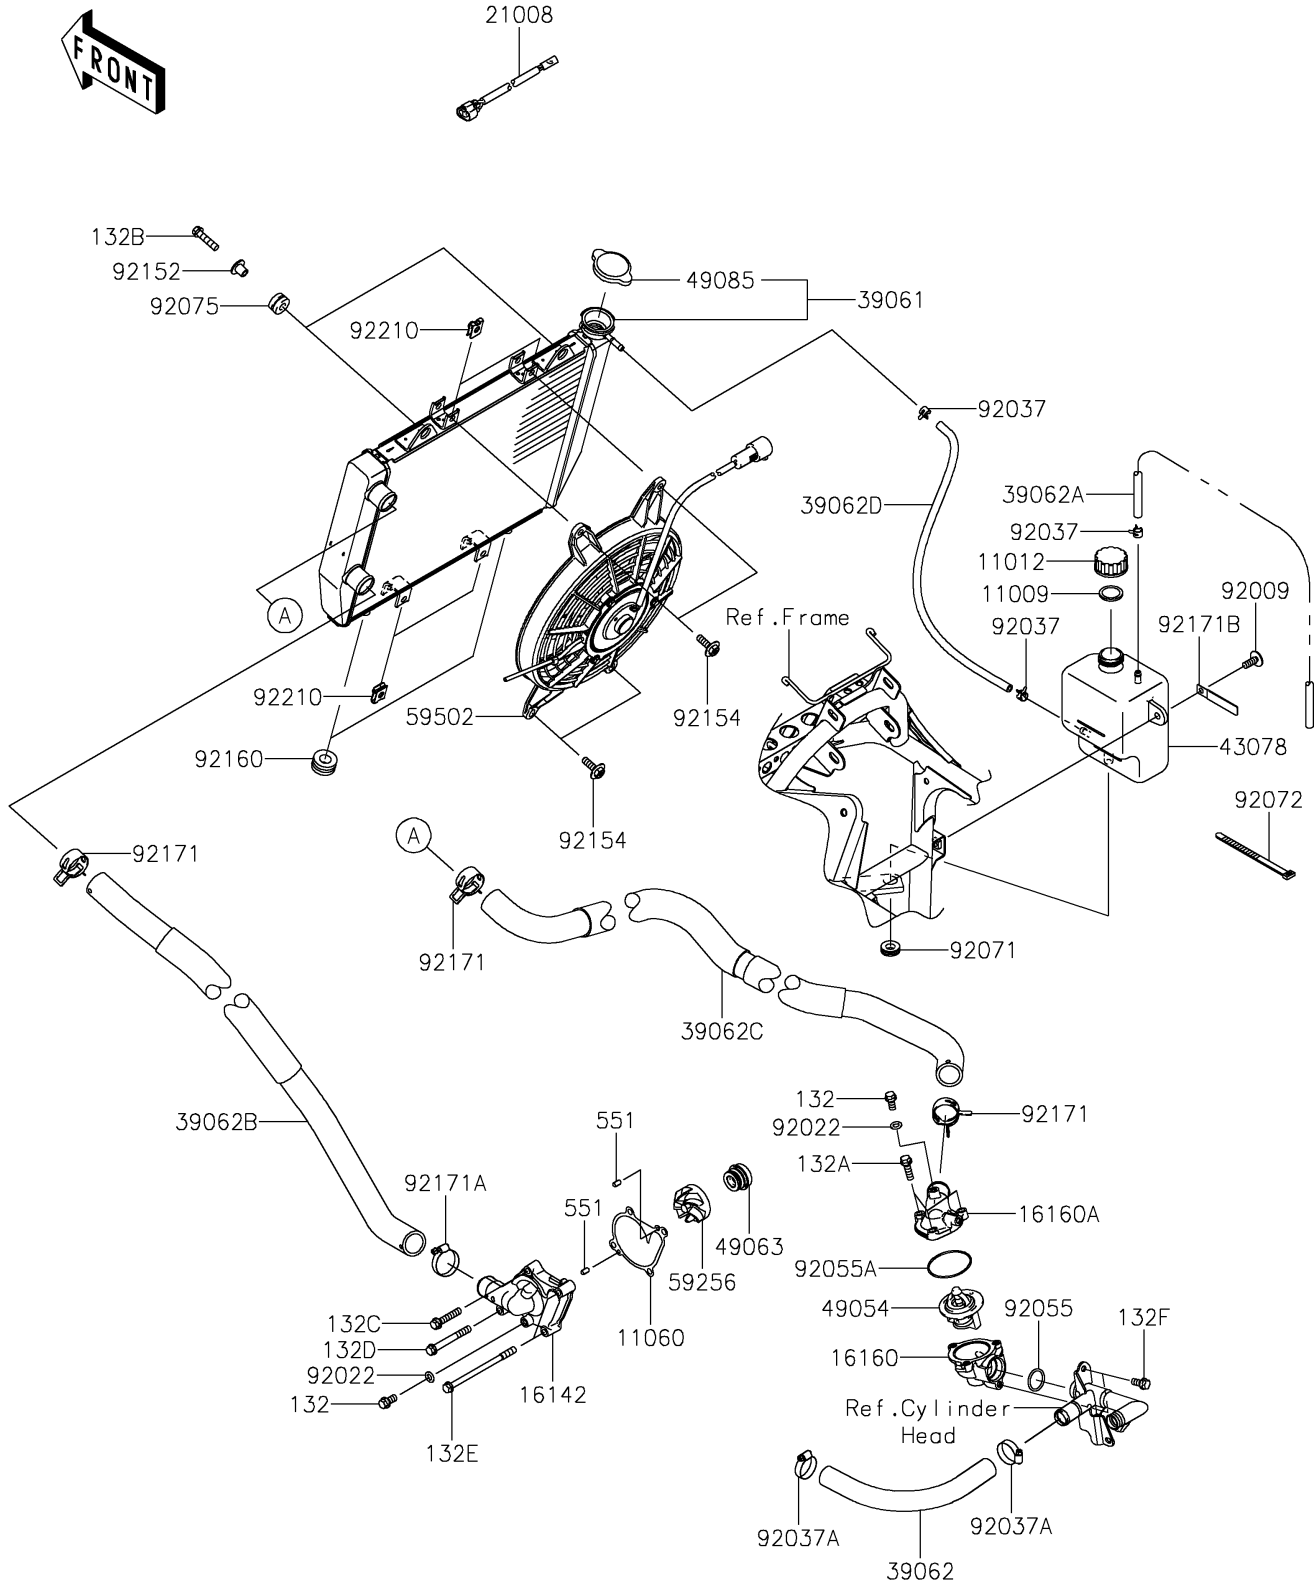

2024 BRUTE FORCE® 750 EPS

PARTS DIAGRAM

Radiator

E3032

2024 BRUTE FORCE® 750 EPS

PARTS LIST

Radiator

| ITEM NAME | PART NUMBER | QUANTITY |
|---|-------------|----------|
| GASKET,RESERVOIR TANK CAP (Ref # 11009) | 11009-1145 | 1 |
| CAP (Ref # 11012) | 11012-1084 | 1 |
| GASKET,WATER PUMP (Ref # 11060) | 11060-1964 | 1 |
| COVER-PUMP,WATER (Ref # 16142) | 16142-0069 | 1 |
| BODY,THERMOSTAT,LWR (Ref # 16160) | 16160-0189 | 1 |
| BODY,THERMOSTAT,UPP (Ref # 16160A) | 16160-0778 | 1 |
| BREAKER,FAN MOTOR (Ref # 21008) | 21008-0555 | 1 |
| RADIATOR-ASSY (Ref # 39061) | 39061-0996 | 1 |
| HOSE-COOLING,FR HEAD-THERMO (Ref # 39062) | 39062-0316 | 1 |
| HOSE-COOLING,5X9X800 (Ref # 39062A) | 39062-0321 | 1 |
| HOSE-COOLING,RADIATOR-PUMP (Ref # 39062B) | 39062-0587 | 1 |
| HOSE-COOLING,THERMO-RADIATOR (Ref # 39062C) | 39062-0630 | 1 |
| HOSE-COOLING,5X9X410 (Ref # 39062D) | 39062-0631 | 1 |
| RESERVOIR (Ref # 43078) | 43078-0070 | 1 |
| THERMOSTAT (Ref # 49054) | 49054-1055 | 1 |
| SEAL-MECHANICAL (Ref # 49063) | 49063-1055 | 1 |
| CAP-ASSY-PRESSURE (Ref # 49085) | 49085-0005 | 1 |
| IMPELLER (Ref # 59256) | 59256-1069 | 1 |
| FAN-ASSY (Ref # 59502) | 59502-0554 | 1 |
| SCREW,6X16 (Ref # 92009) | 92009-1694 | 1 |
| WASHER,6.2X11X1 (Ref # 92022) | 92022-304 | 2 |
| CLAMP,TUBE (Ref # 92037) | 92037-1461 | 3 |
| CLAMP,COOLING HOSE (Ref # 92037A) | 92037-1589 | 2 |
| RING-O,22.1X2.4 (Ref # 92055) | 92055-1081 | 1 |
| RING-O,44.7X2.4 (Ref # 92055A) | 92055-1279 | 1 |
| GROMMET (Ref # 92071) | 92071-1115 | 1 |
| BAND,L=149 (Ref # 92072) | 92072-031 | 1 |
| DAMPER (Ref # 92075) | 92075-209 | 2 |
| COLLAR (Ref # 92152) | 92152-2852 | 2 |