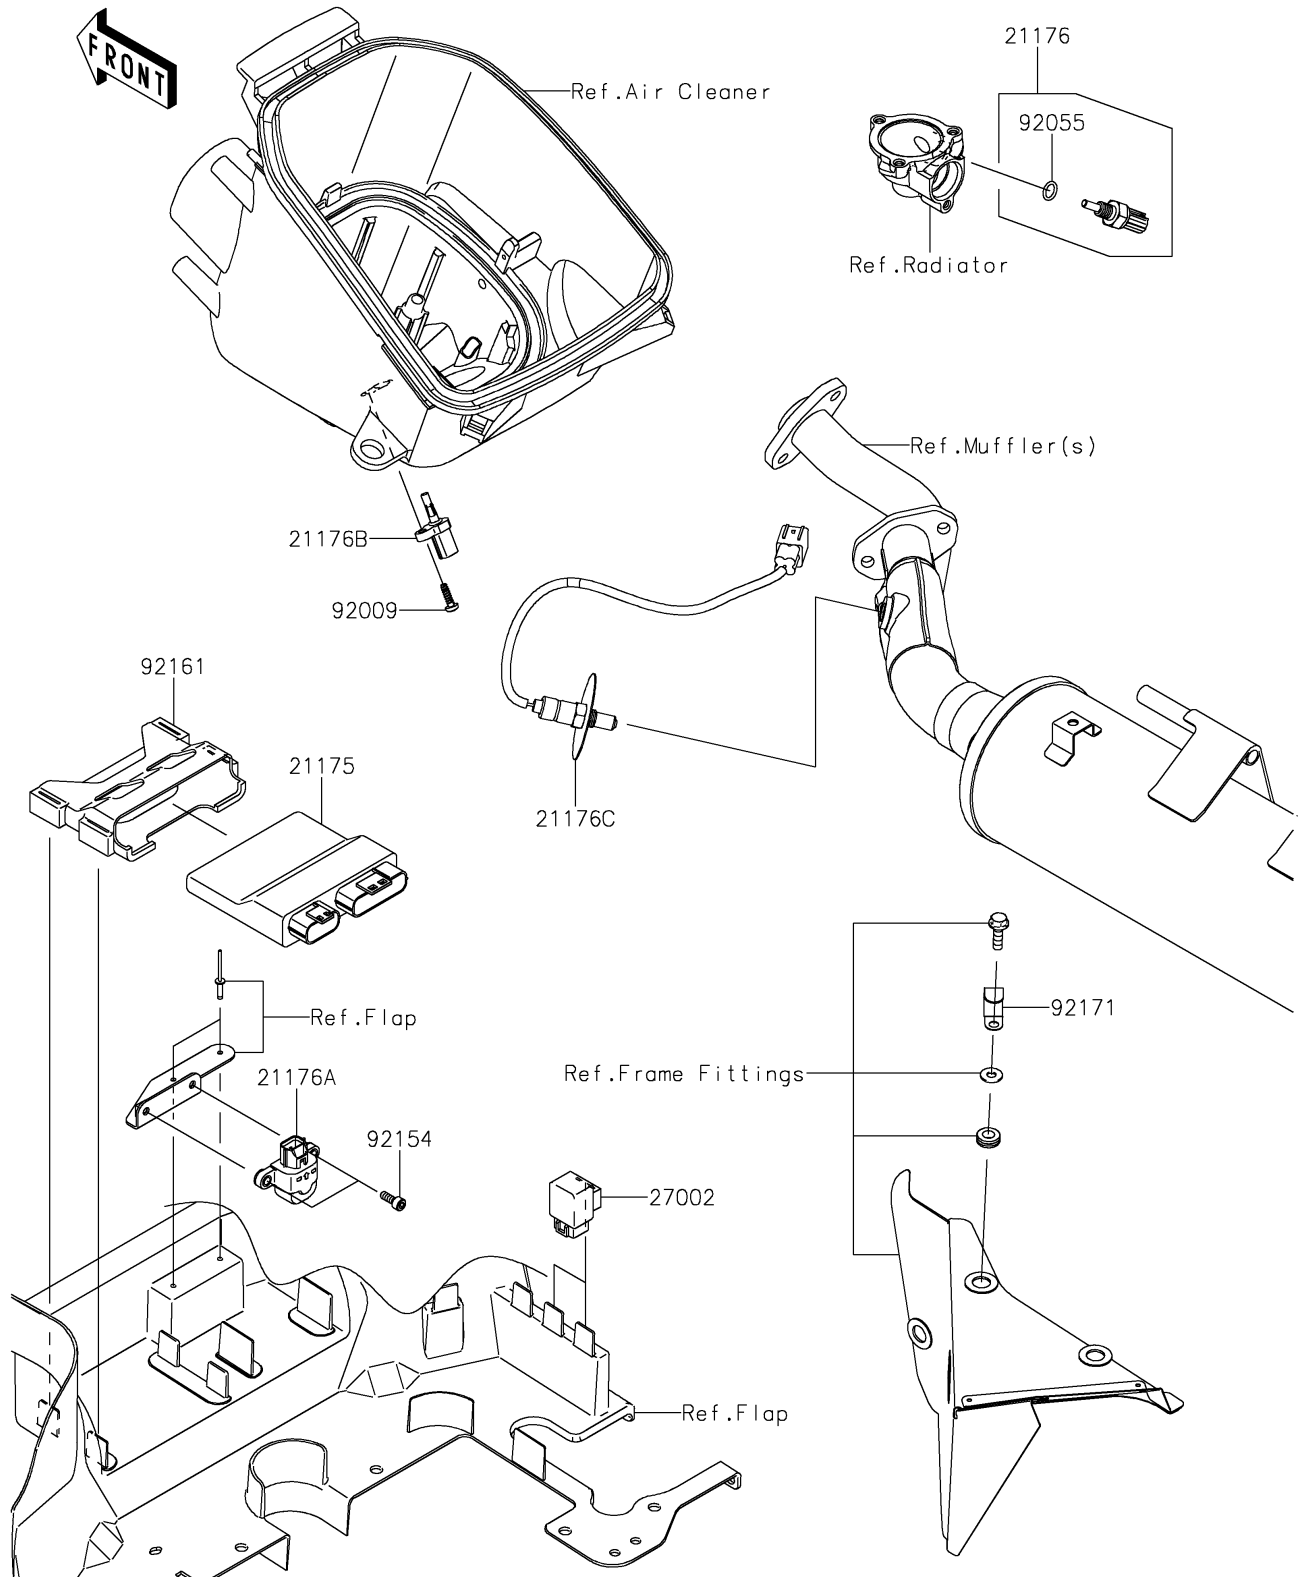

2026 BRUTE FORCE® 750 EPS

PARTS DIAGRAM

Fuel Injection

E1530

2026 BRUTE FORCE[®] 750 EPS

PARTS LIST Fuel Injection

ITEM NAME

PART NUMBER

QUANTITY
