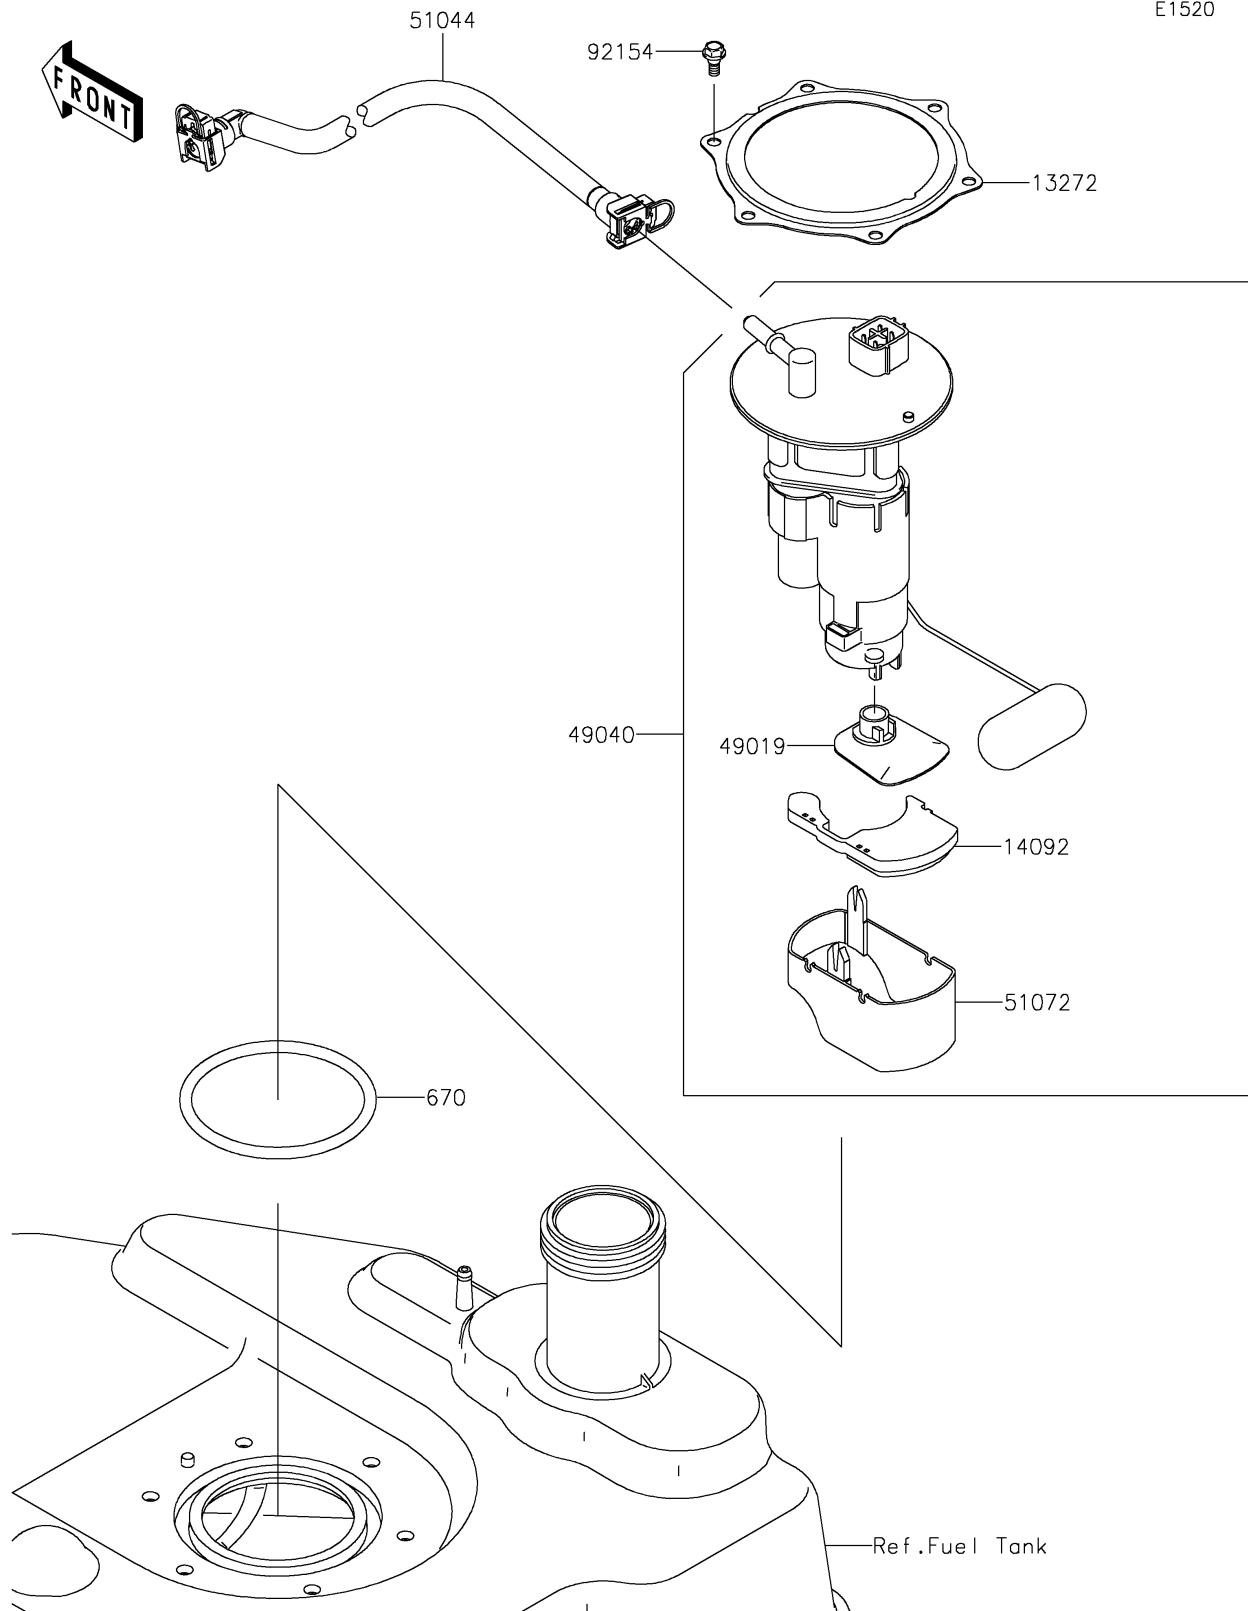

2025 BRUTE FORCE® 750 EPS

PARTS DIAGRAM

Fuel Pump

E1520

2025 BRUTE FORCE® 750 EPS

PARTS LIST

Fuel Pump

ITEM NAME	PART NUMBER	QUANTITY
PLATE (Ref # 13272)	13272-2500	1
COVER (Ref # 14092)	14092-1044	1
FILTER-FUEL (Ref # 49019)	49019-0013	1
PUMP-FUEL (Ref # 49040)	49040-0833	1
TUBE-ASSY (Ref # 51044)	51044-0812	1
CHAMBER-FUEL (Ref # 51072)	51072-0003	1
BOLT,FUEL PUMP (Ref # 92154)	92154-1326	6
O RING (Ref # 670)	670E5090	1