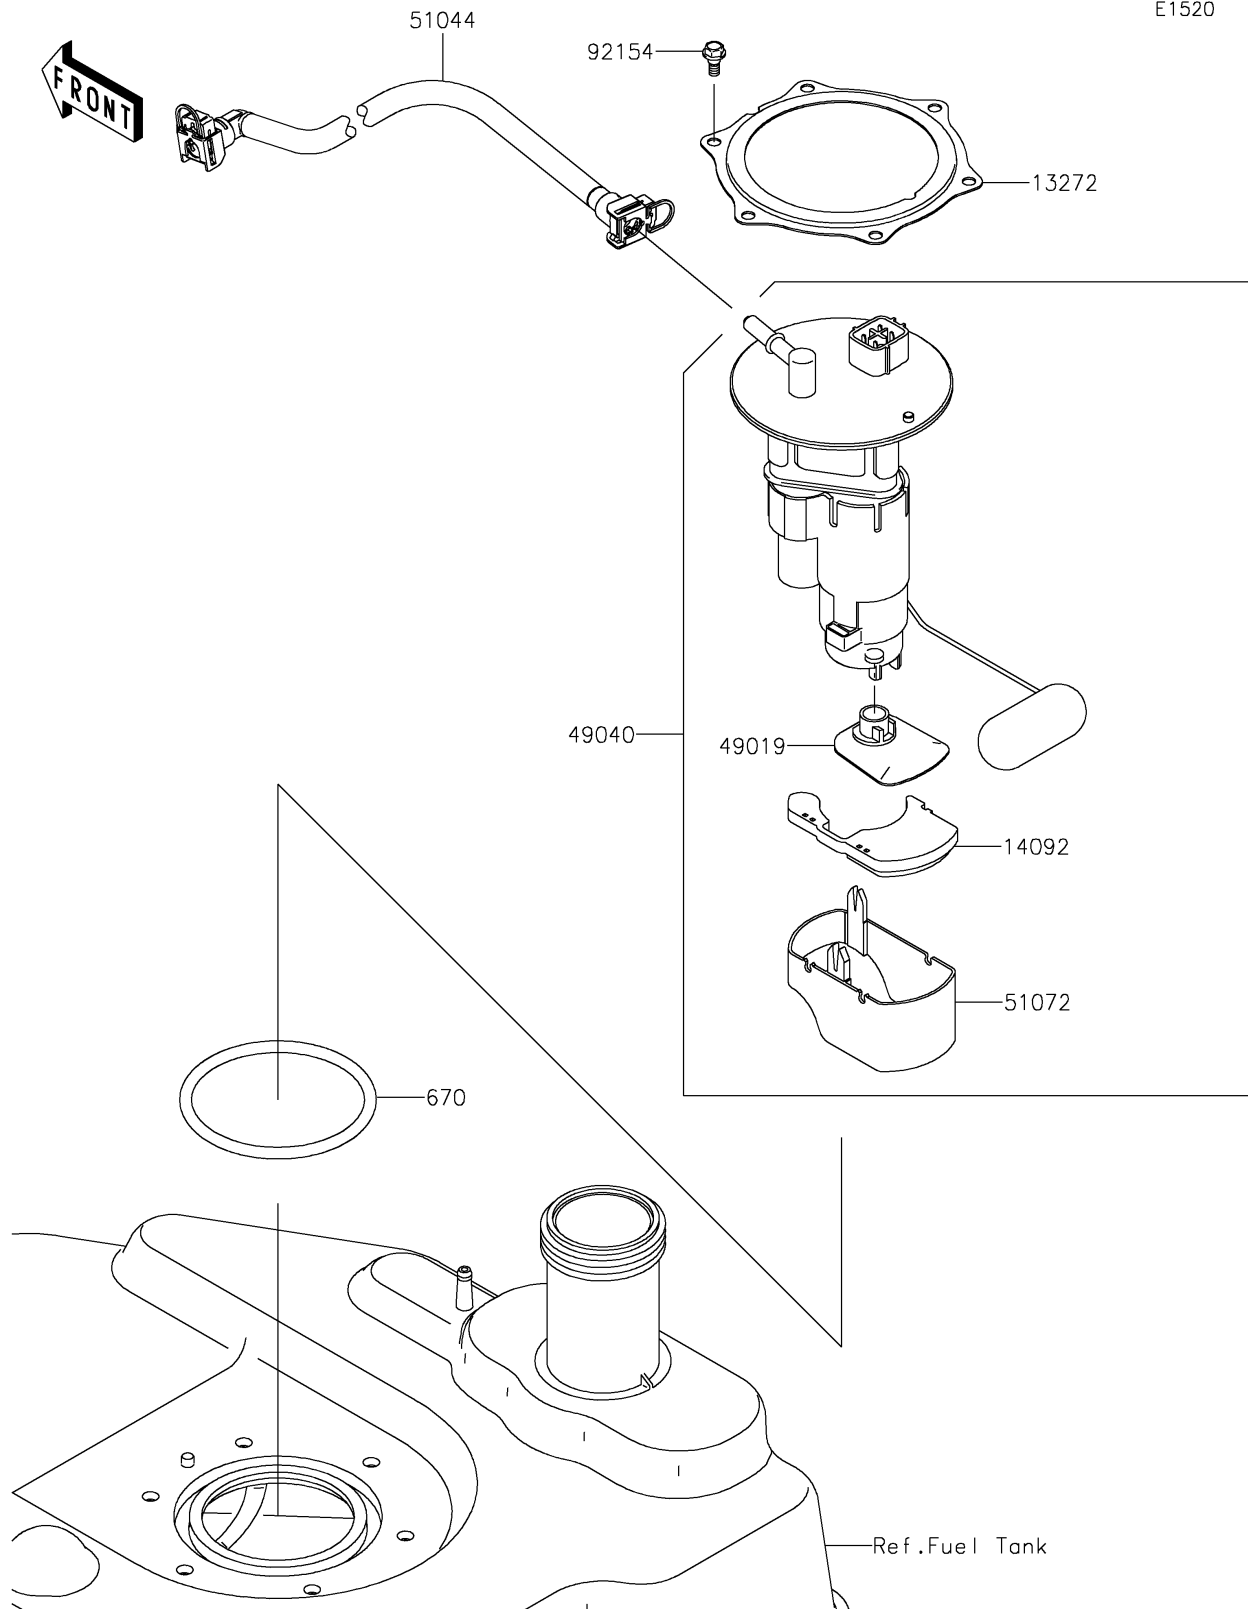

2024 BRUTE FORCE® 750 EPS

PARTS DIAGRAM

Fuel Pump

E1520

2024 BRUTE FORCE® 750 EPS

PARTS LIST

Fuel Pump

ITEM NAME	PART NUMBER	QUANTITY
PLATE (Ref # 13272)	13272-2500	1
COVER (Ref # 14092)	14092-1044	1
FILTER-FUEL (Ref # 49019)	49019-0013	1
PUMP-FUEL (Ref # 49040)	49040-0833	1
TUBE-ASSY (Ref # 51044)	51044-0812	1
CHAMBER-FUEL (Ref # 51072)	51072-0003	1
BOLT,FUEL PUMP (Ref # 92154)	92154-1326	6
O RING (Ref # 670)	670E5090	1