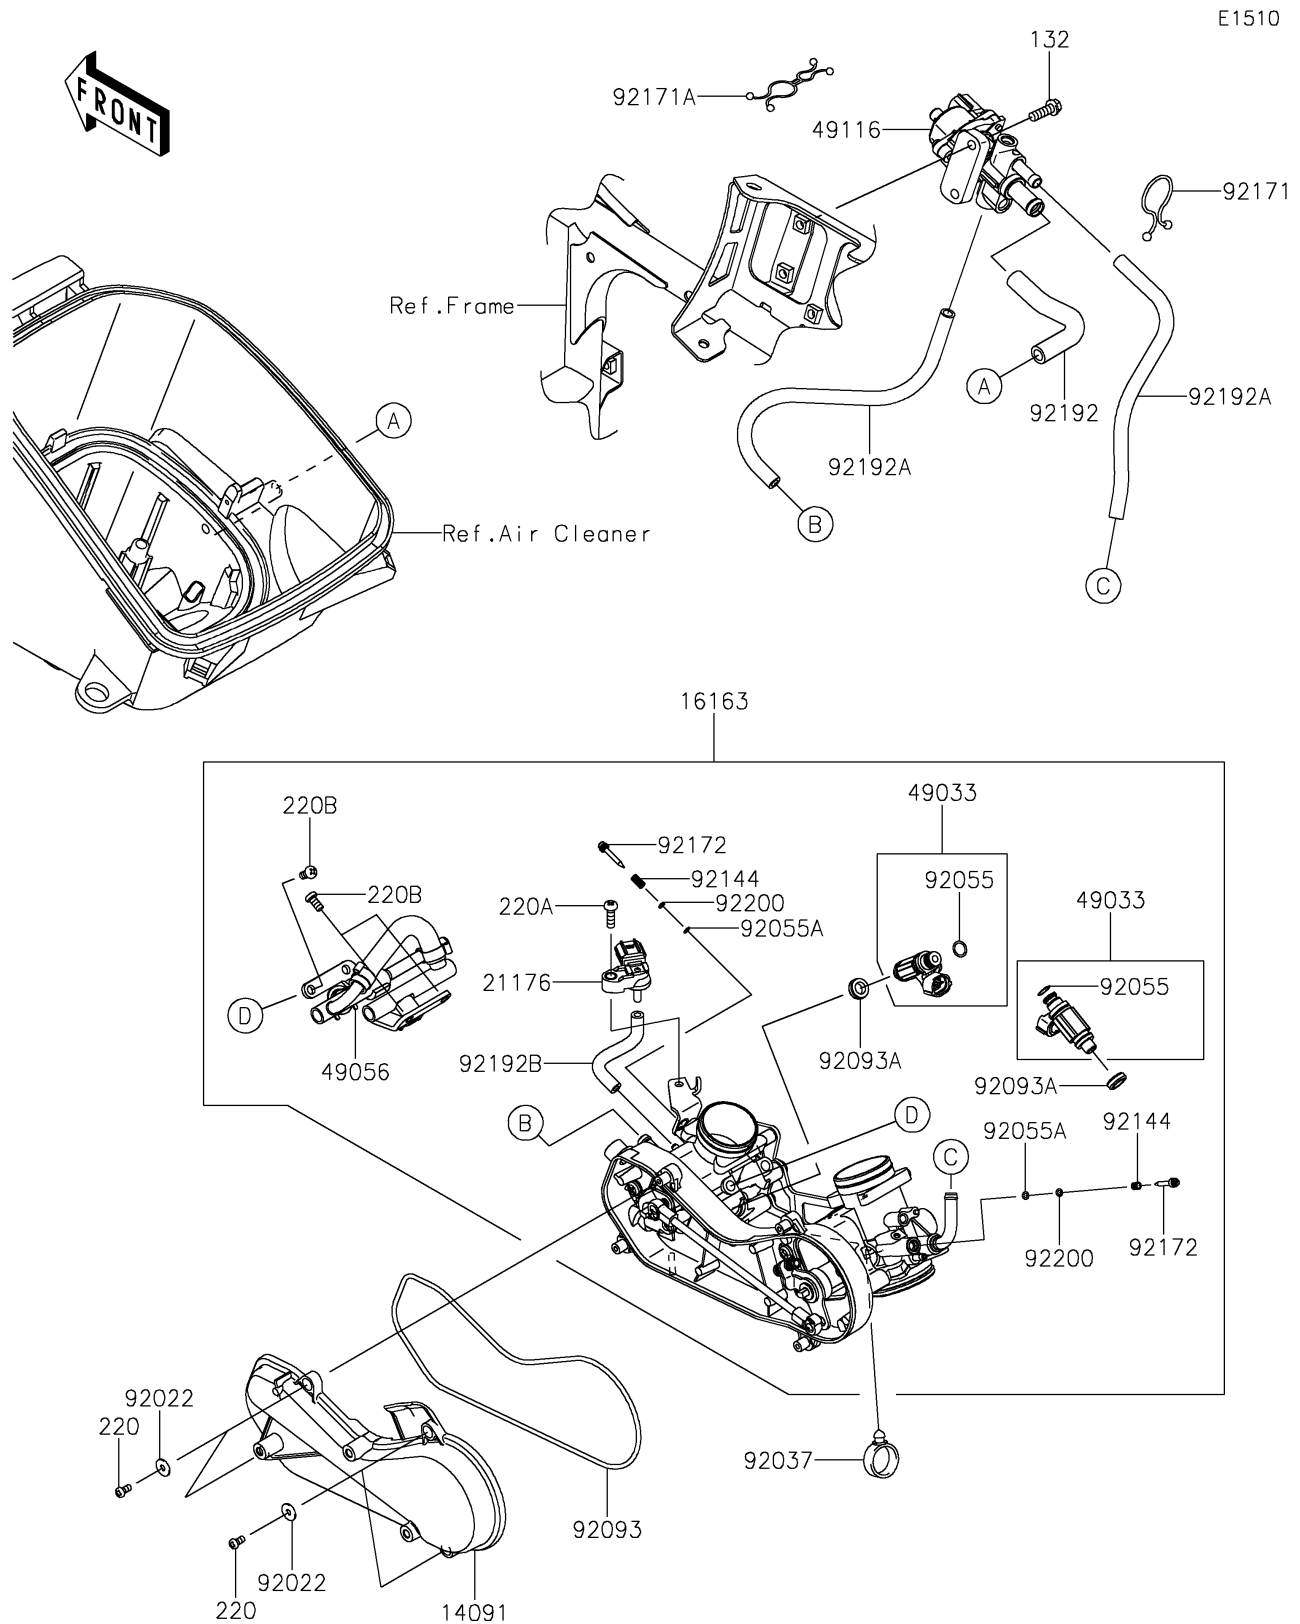

2025 BRUTE FORCE® 750 EPS

PARTS DIAGRAM

Throttle

2025 BRUTE FORCE® 750 EPS

PARTS LIST

Throttle

ITEM NAME	PART NUMBER	QUANTITY
COVER,THROTTLE LINK (Ref # 14091)	14091-1731	1
THROTTLE-ASSY (Ref # 16163)	16163-0792	1
SENSOR,PRESSURE (Ref # 21176)	21176-0906	1
NOZZLE-INJECTION (Ref # 49033)	49033-0011	2
PIPE-INJECTION (Ref # 49056)	49056-0034	1
VALVE-ASSY,ISC (Ref # 49116)	49116-0021	1
WASHER,5.2X13X1 (Ref # 92022)	92022-1380	4
CLAMP,HOSE (Ref # 92037)	92037-1827	1
RING-O,INJECTION NOZZLE (Ref # 92055)	92055-1622	2
RING-O,AIR SCREW (Ref # 92055A)	92055-1658	2
SEAL (Ref # 92093)	92093-0082	1
SEAL (Ref # 92093A)	92093-0127	2
SPRING (Ref # 92144)	92144-1674	2
CLAMP (Ref # 92171)	92171-1185	1
CLAMP (Ref # 92171A)	92171-1438	1
SCREW (Ref # 92172)	92172-0156	2
TUBE (Ref # 92192)	92192-0437	1
TUBE (Ref # 92192A)	92192-0439	2
TUBE (Ref # 92192B)	92192-0914	1
WASHER,PILOT AIR SCREW (Ref # 92200)	92200-1564	2
BOLT-FLANGED-SMALL,6X18 (Ref # 132)	132BD0618	2
SCREW-PAN-CROS,4X8 (Ref # 220)	220AA0408	4
SCREW-PAN-CROS,5X16 (Ref # 220A)	220AA0516	1
SCREW-PAN-CROS,6X12 (Ref # 220B)	220D0612	4