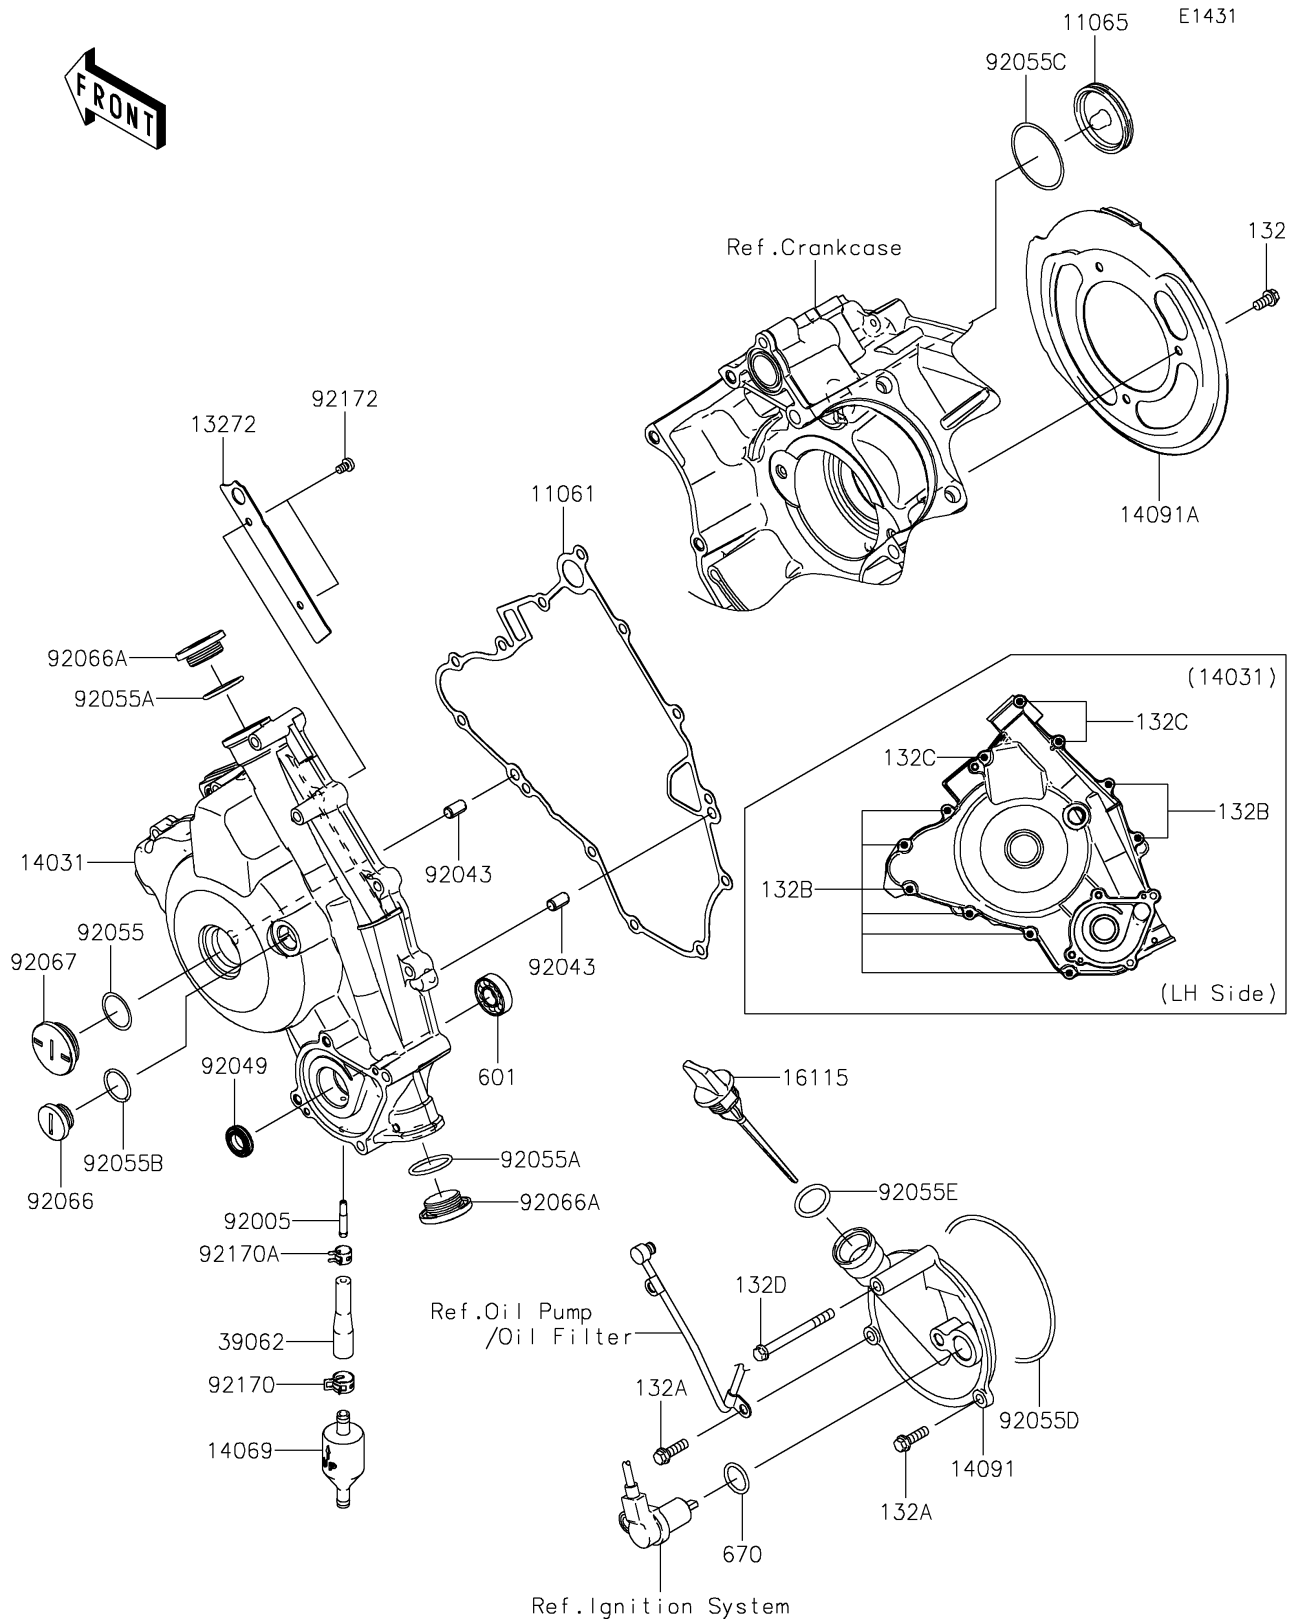

2026 BRUTE FORCE® 750 EPS

PARTS DIAGRAM

Engine Cover(s)

2026 BRUTE FORCE[®] 750 EPS

PARTS LIST

Engine Cover(s)

ITEM NAME

PART NUMBER

QUANTITY
