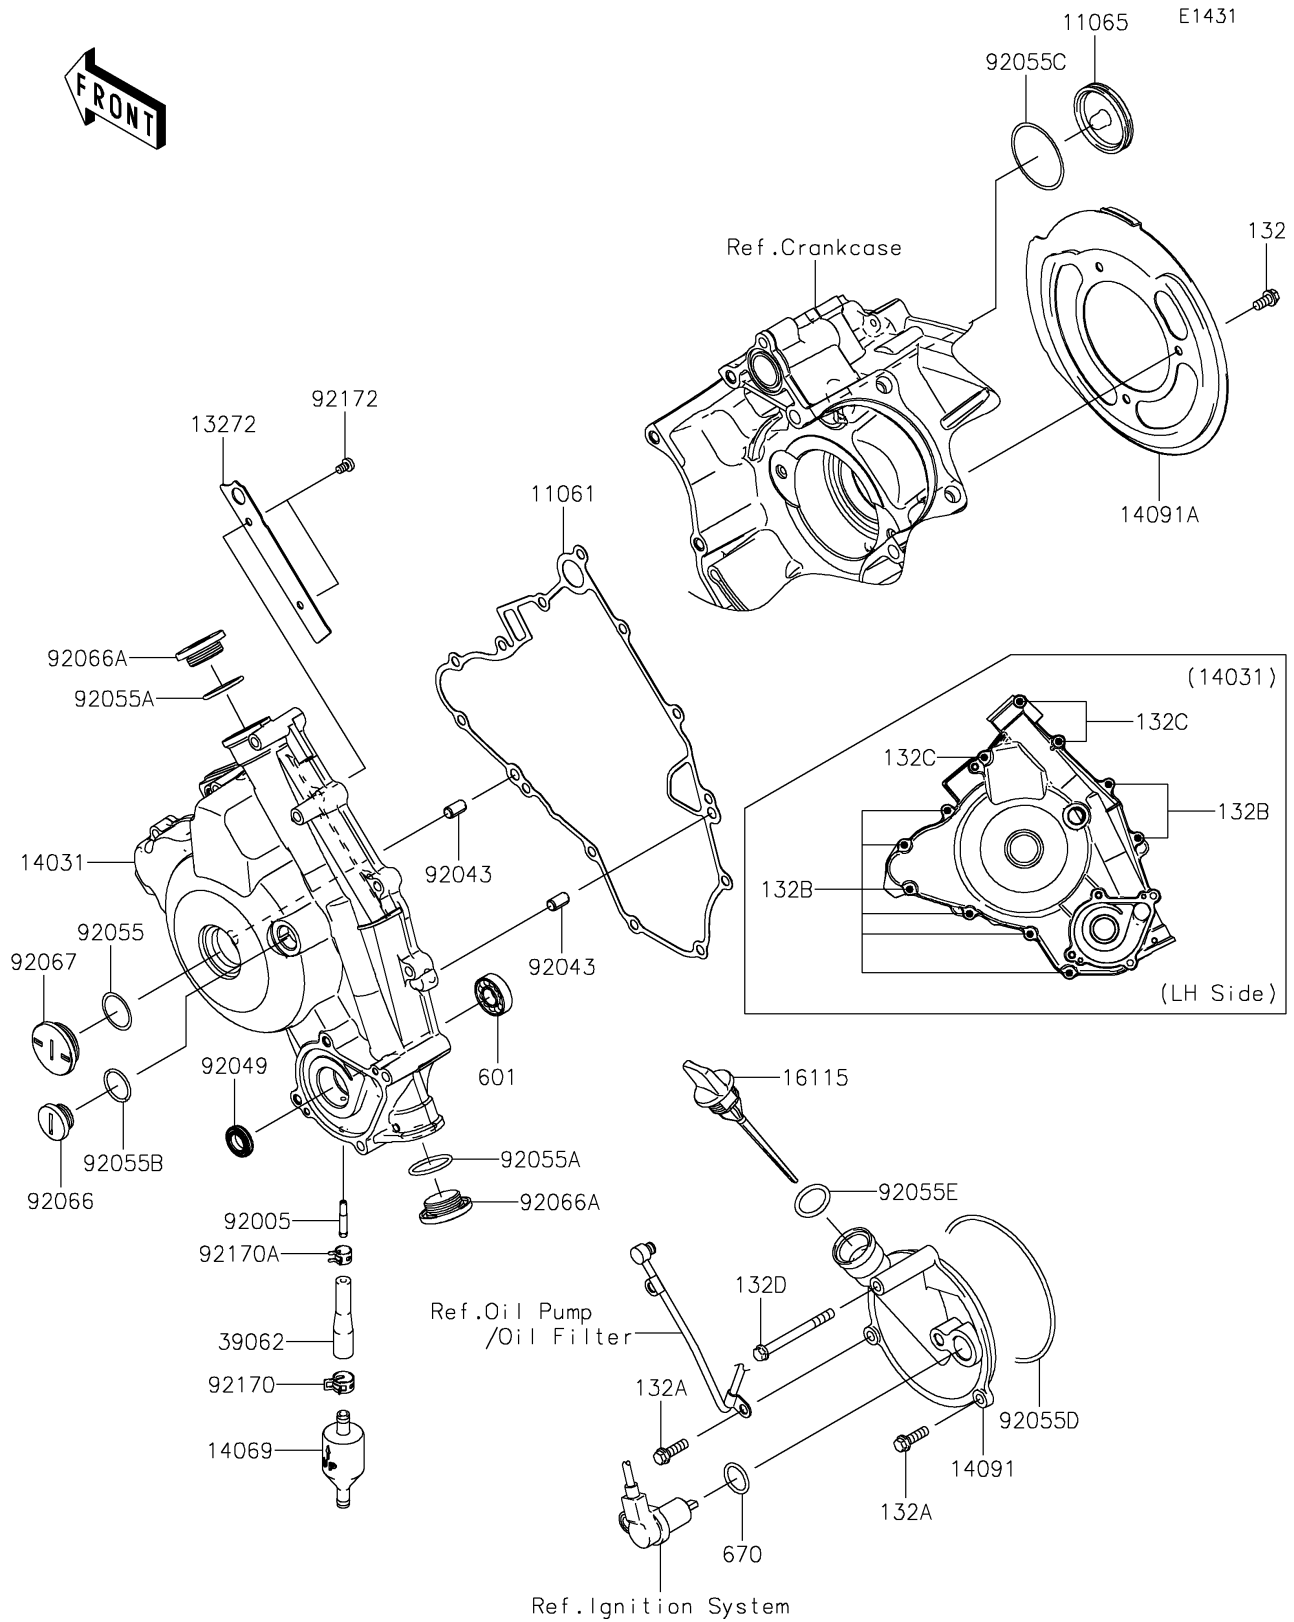

2026 BRUTE FORCE® 750 EPS

PARTS DIAGRAM

Engine Cover(s)

2026 BRUTE FORCE® 750 EPS

PARTS LIST

Engine Cover(s)

ITEM NAME	PART NUMBER	QUANTITY
GASKET (Ref # 11061)	11061-1119	1
CAP (Ref # 11065)	11065-1151	1
PLATE (Ref # 13272)	13272-1090	1
COVER-GENERATOR (Ref # 14031)	14031-0127	1
BREATHER (Ref # 14069)	14069-1051	1
COVER (Ref # 14091)	14091-1365	1
COVER,BELT CONVERTER (Ref # 14091A)	14091-1571	1
CAP-OIL FILLER (Ref # 16115)	16115-0001	1
HOSE-COOLING,CARBURETOR-VALVE (Ref # 39062)	39062-1382	1
FITTING (Ref # 92005)	92005-1264	1
PIN,6.2X8X14 (Ref # 92043)	92043-1263	2
SEAL-OIL,12X22X5 (Ref # 92049)	92049-0783	1
RING-O,27.7X2.4 (Ref # 92055)	92055-091	1
RING-O,25.7X2.4 (Ref # 92055A)	92055-1136	2
RING-O,20X2 (Ref # 92055B)	92055-1146	1
RING-O,44.7X2.4 (Ref # 92055C)	92055-1279	1
RING-O,99.5X2.0 (Ref # 92055D)	92055-1632	1
RING-O,20X3 (Ref # 92055E)	92055-2185	1
PLUG,COVER (Ref # 92066)	92066-0011	1
PLUG,25X8 (Ref # 92066A)	92066-0012	2
PLUG,30X8 (Ref # 92067)	92067-024	1
CLAMP (Ref # 92170)	92170-1492	1
CLAMP (Ref # 92170A)	92170-1493	1
SCREW,5X8 (Ref # 92172)	92172-0119	2
BOLT-FLANGED-SMALL,6X12 (Ref # 132)	132BA0612	3
BOLT-FLANGED-SMALL,6X20 (Ref # 132A)	132BA0620	2
BOLT-FLANGED-SMALL,6X30 (Ref # 132B)	132BA0630	8
BOLT-FLANGED-SMALL,6X55 (Ref # 132C)	132BA0655	3
BOLT-FLANGED-SMALL,6X65 (Ref # 132D)	132BA0665	1

2026 BRUTE FORCE[®] 750 EPS

PARTS LIST

Engine Cover(s)

ITEM NAME	PART NUMBER	QUANTITY
BEARING-BALL (Ref # 601)	601A6001	1
O RING,18MM (Ref # 670)	670D2018	1