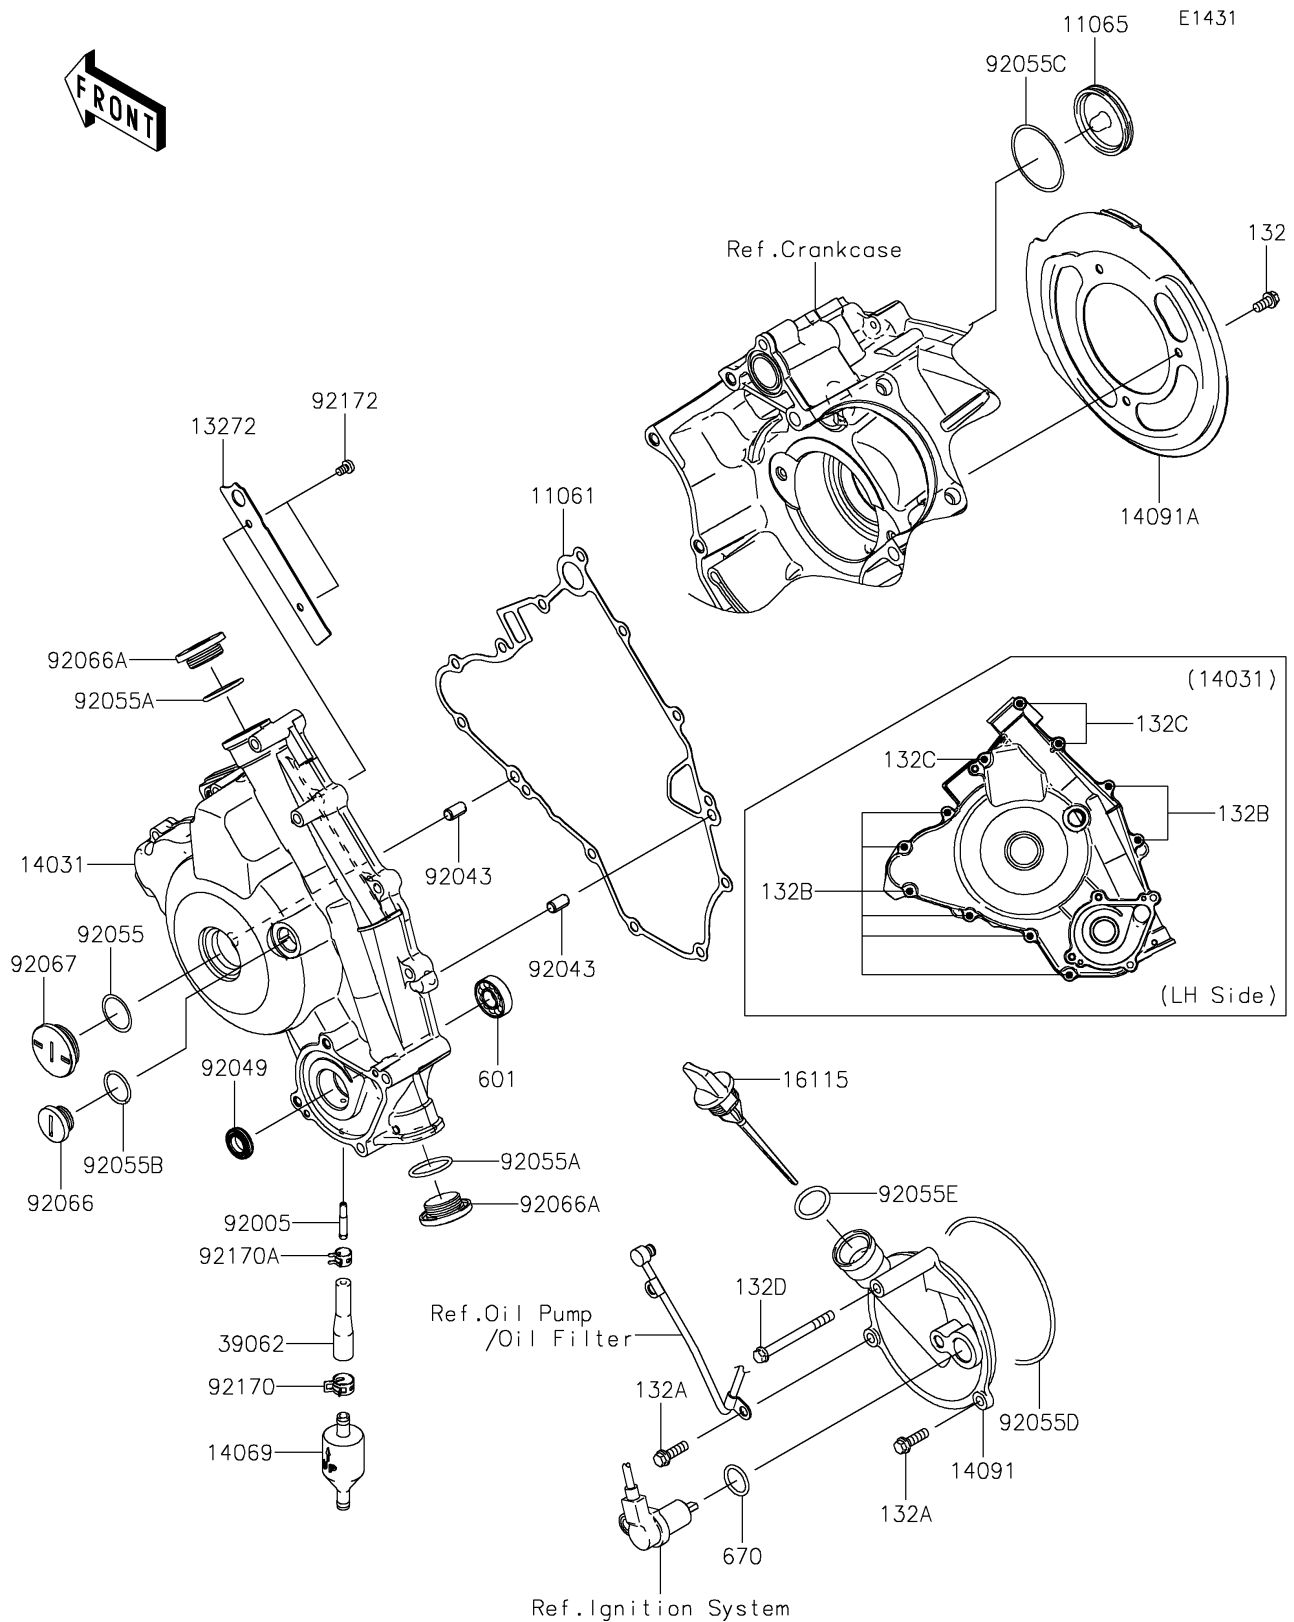

2025 BRUTE FORCE® 750 EPS

PARTS DIAGRAM

Engine Cover(s)

2025 BRUTE FORCE® 750 EPS

PARTS LIST

Engine Cover(s)

ITEM NAME	PART NUMBER	QUANTITY
GASKET (Ref # 11061)	11061-1119	1
CAP (Ref # 11065)	11065-1151	1
PLATE (Ref # 13272)	13272-1090	1
COVER-GENERATOR (Ref # 14031)	14031-0127	1
BREATHER (Ref # 14069)	14069-1051	1
COVER (Ref # 14091)	14091-1365	1
COVER,BELT CONVERTER (Ref # 14091A)	14091-1571	1
CAP-OIL FILLER (Ref # 16115)	16115-0001	1
HOSE-COOLING,CARBURETOR-VALVE (Ref # 39062)	39062-1382	1
FITTING (Ref # 92005)	92005-1264	1
PIN,6.2X8X14 (Ref # 92043)	92043-1263	2
SEAL-OIL,12X22X5 (Ref # 92049)	92049-0783	1
RING-O,27.7X2.4 (Ref # 92055)	92055-091	1
RING-O,25.7X2.4 (Ref # 92055A)	92055-1136	2
RING-O,20X2 (Ref # 92055B)	92055-1146	1
RING-O,44.7X2.4 (Ref # 92055C)	92055-1279	1
RING-O,99.5X2.0 (Ref # 92055D)	92055-1632	1
RING-O,20X3 (Ref # 92055E)	92055-2185	1
PLUG,COVER (Ref # 92066)	92066-0011	1
PLUG,25X8 (Ref # 92066A)	92066-0012	2
PLUG,30X8 (Ref # 92067)	92067-024	1
CLAMP (Ref # 92170)	92170-1492	1
CLAMP (Ref # 92170A)	92170-1493	1
SCREW,5X8 (Ref # 92172)	92172-0119	2
BOLT-FLANGED-SMALL,6X12 (Ref # 132)	132BA0612	3
BOLT-FLANGED-SMALL,6X20 (Ref # 132A)	132BA0620	2
BOLT-FLANGED-SMALL,6X30 (Ref # 132B)	132BA0630	8
BOLT-FLANGED-SMALL,6X55 (Ref # 132C)	132BA0655	3
BOLT-FLANGED-SMALL,6X65 (Ref # 132D)	132BA0665	1

2025 BRUTE FORCE® 750 EPS

PARTS LIST

Engine Cover(s)

ITEM NAME	PART NUMBER	QUANTITY
BEARING-BALL (Ref # 601)	601A6001	1
O RING,18MM (Ref # 670)	670D2018	1