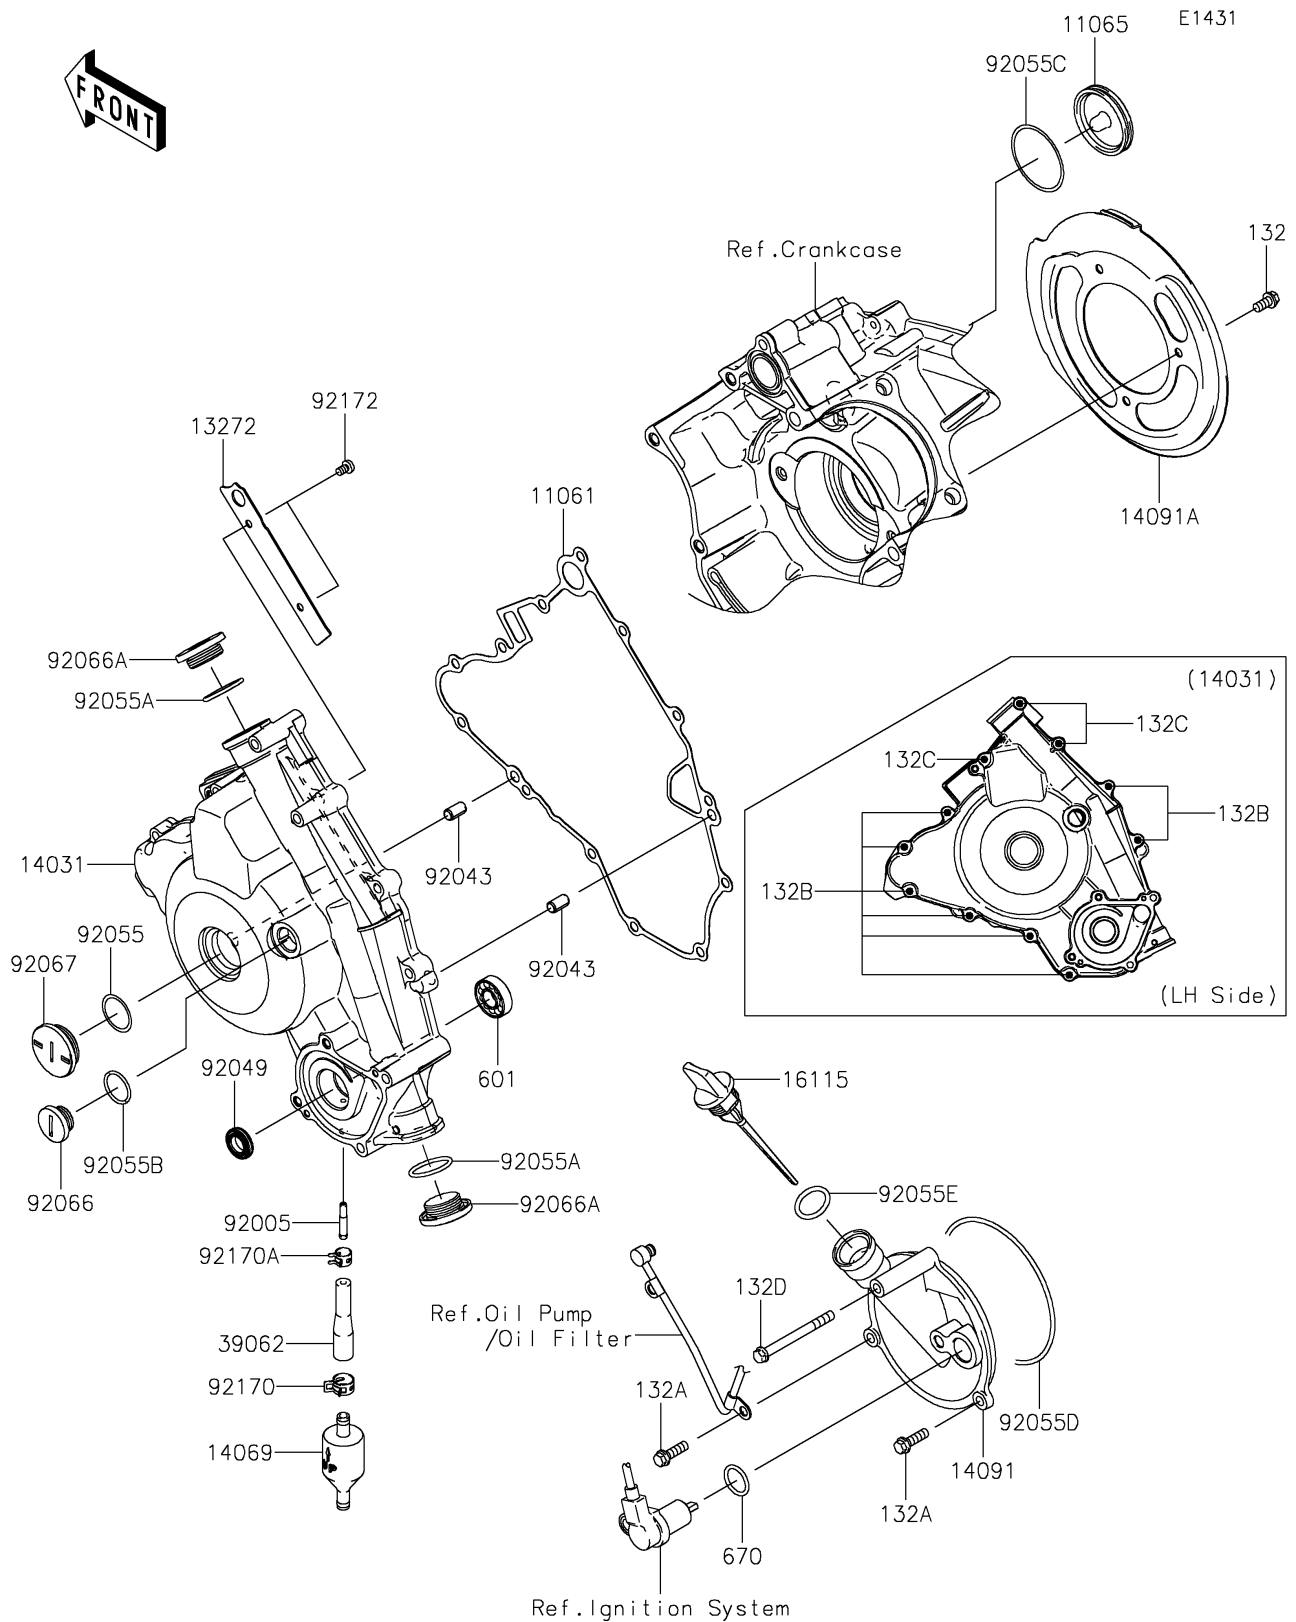

2024 BRUTE FORCE® 750 EPS

PARTS DIAGRAM

Engine Cover(s)

2024 BRUTE FORCE® 750 EPS

PARTS LIST

Engine Cover(s)

ITEM NAME	PART NUMBER	QUANTITY
GASKET (Ref # 11061)	11061-1119	1
CAP (Ref # 11065)	11065-1151	1
PLATE (Ref # 13272)	13272-1090	1
COVER-GENERATOR (Ref # 14031)	14031-0127	1
BREATHER (Ref # 14069)	14069-1051	1
COVER (Ref # 14091)	14091-1365	1
COVER,BELT CONVERTER (Ref # 14091A)	14091-1571	1
CAP-OIL FILLER (Ref # 16115)	16115-0001	1
HOSE-COOLING,CARBURETOR-VALVE (Ref # 39062)	39062-1382	1
FITTING (Ref # 92005)	92005-1264	1
PIN,6.2X8X14 (Ref # 92043)	92043-1263	2
SEAL-OIL,12X22X5 (Ref # 92049)	92049-0783	1
RING-O,27.7X2.4 (Ref # 92055)	92055-091	1
RING-O,25.7X2.4 (Ref # 92055A)	92055-1136	2
RING-O,20X2 (Ref # 92055B)	92055-1146	1
RING-O,44.7X2.4 (Ref # 92055C)	92055-1279	1
RING-O,99.5X2.0 (Ref # 92055D)	92055-1632	1
RING-O,20X3 (Ref # 92055E)	92055-2185	1
PLUG,COVER (Ref # 92066)	92066-0011	1
PLUG,25X8 (Ref # 92066A)	92066-0012	2
PLUG,30X8 (Ref # 92067)	92067-024	1
CLAMP (Ref # 92170)	92170-1492	1
CLAMP (Ref # 92170A)	92170-1493	1
SCREW,5X8 (Ref # 92172)	92172-0119	2
BOLT-FLANGED-SMALL,6X12 (Ref # 132)	132BA0612	3
BOLT-FLANGED-SMALL,6X20 (Ref # 132A)	132BA0620	2
BOLT-FLANGED-SMALL,6X30 (Ref # 132B)	132BA0630	8
BOLT-FLANGED-SMALL,6X55 (Ref # 132C)	132BA0655	3
BOLT-FLANGED-SMALL,6X65 (Ref # 132D)	132BA0665	1

2024 BRUTE FORCE® 750 EPS

PARTS LIST

Engine Cover(s)

ITEM NAME	PART NUMBER	QUANTITY
BEARING-BALL (Ref # 601)	601A6001	1
O RING,18MM (Ref # 670)	670D2018	1