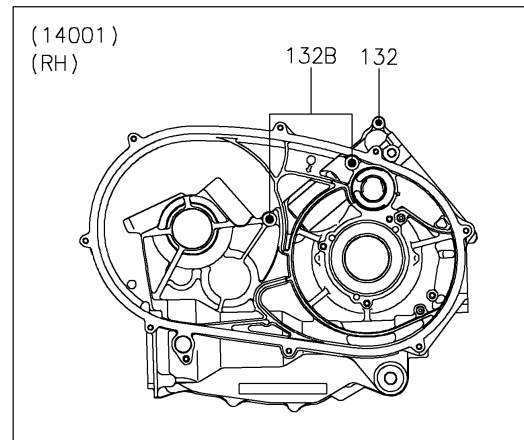

2026 BRUTE FORCE® 750 EPS

PARTS DIAGRAM

Crankcase

E1411

2026 BRUTE FORCE[®] 750 EPS

PARTS LIST

Crankcase

ITEM NAME

PART NUMBER

QUANTITY
