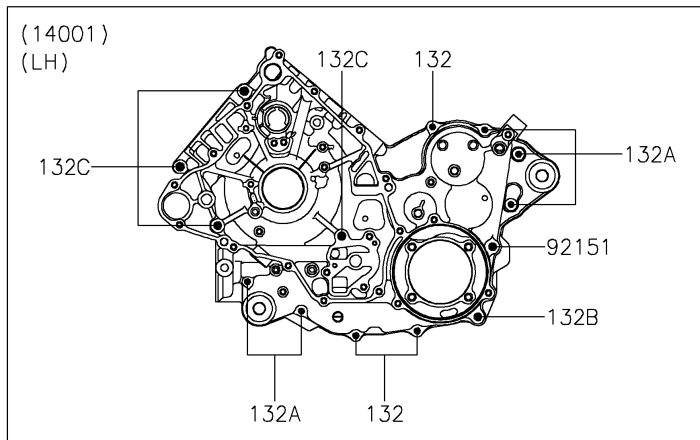

2026 BRUTE FORCE® 750 EPS

PARTS DIAGRAM

Crankcase

E1411

2026 BRUTE FORCE[®] 750 EPS

PARTS LIST

Crankcase

ITEM NAME

PART NUMBER

QUANTITY
