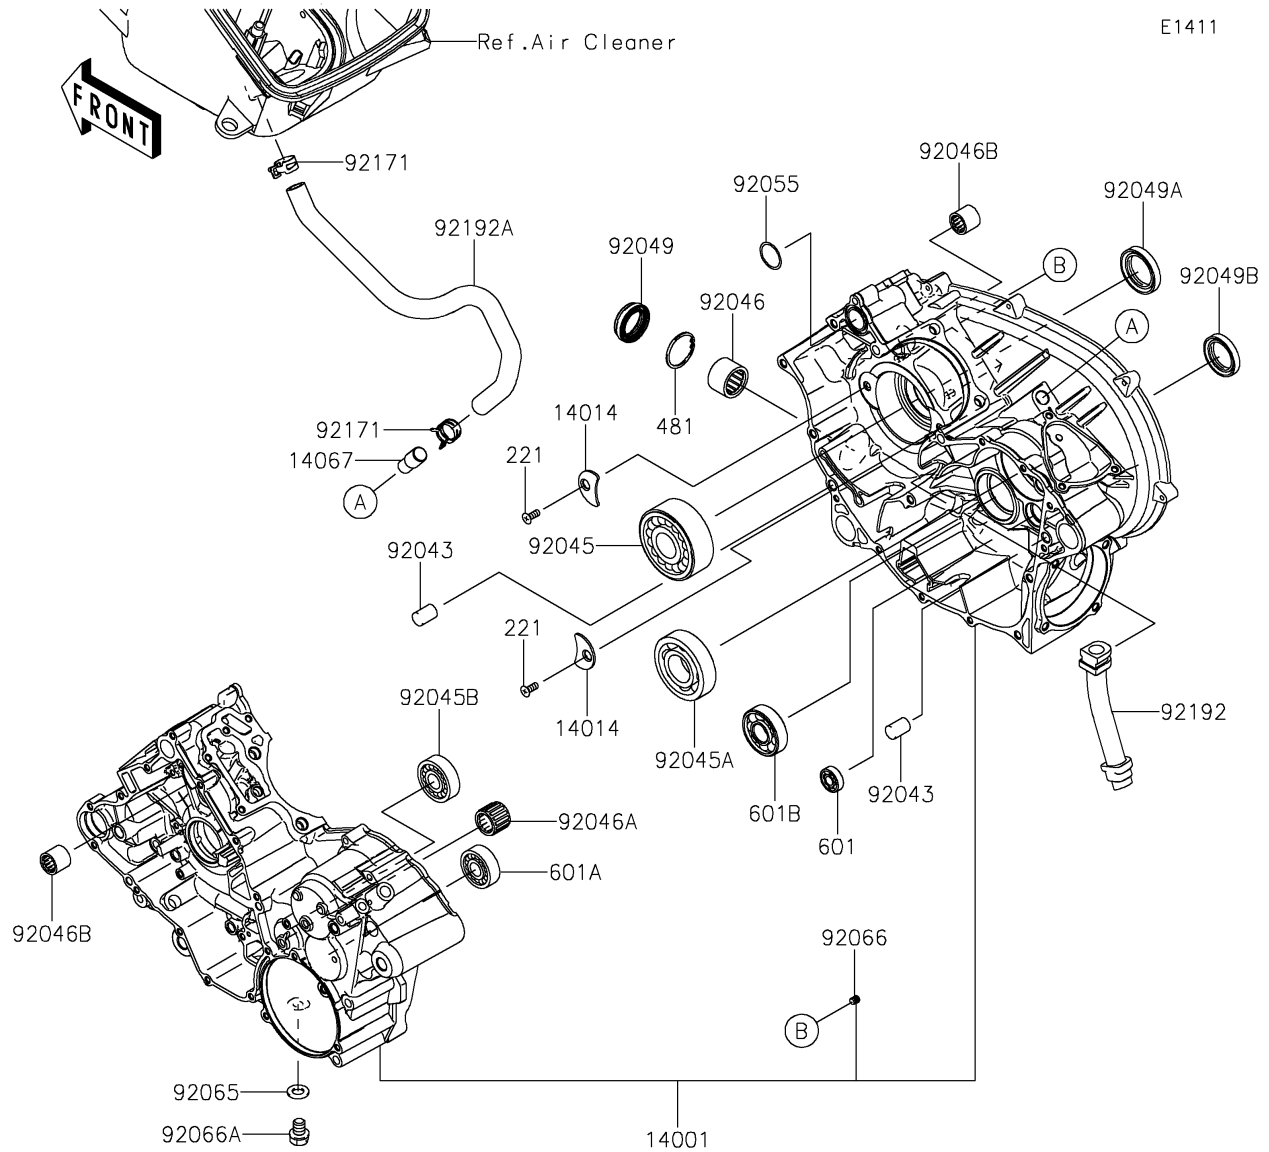

2026 BRUTE FORCE® 750 EPS

PARTS DIAGRAM

Crankcase

E1411

2026 BRUTE FORCE[®] 750 EPS

PARTS LIST

Crankcase

ITEM NAME

PART NUMBER

QUANTITY
