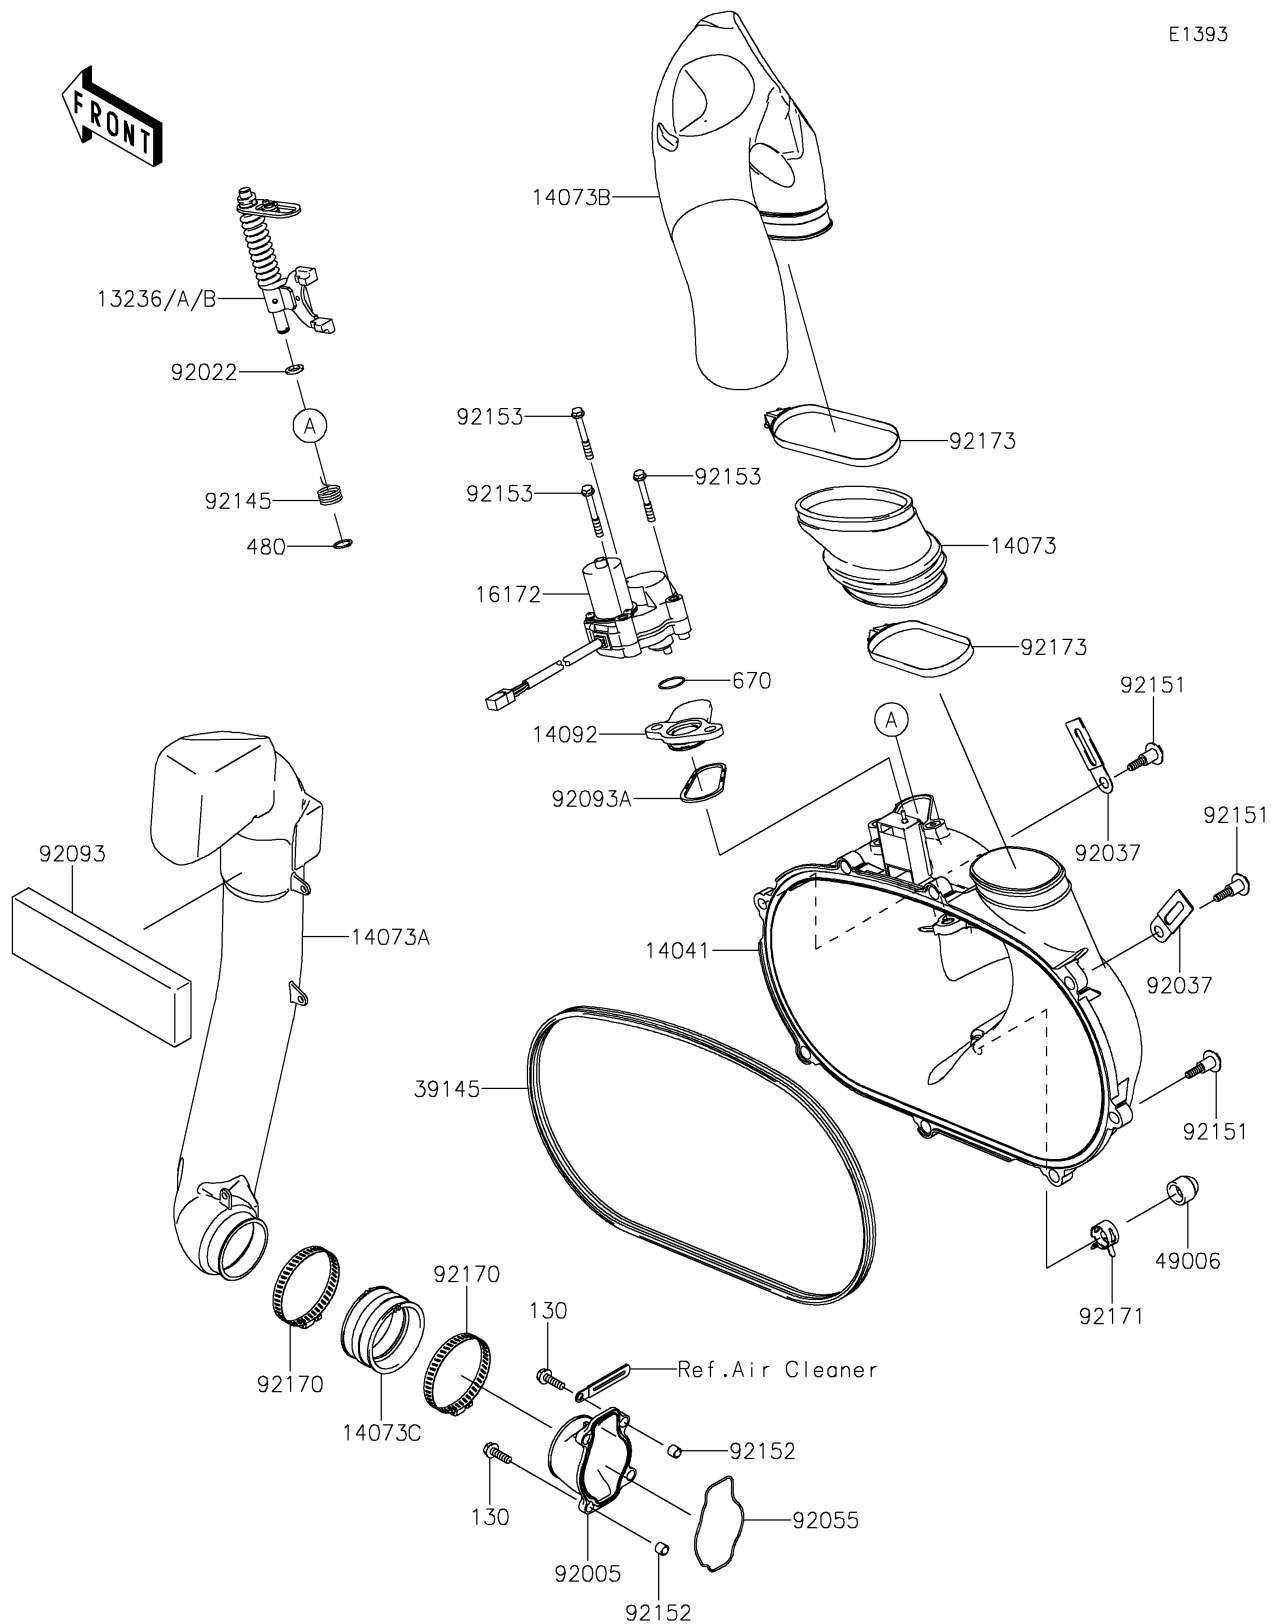

## PARTS DIAGRAM

### Converter Cover

E1393

## PARTS LIST

### Converter Cover

ITEM NAME	PART NUMBER	QUANTITY
LEVER-COMP,YELLOW (Ref # 13236)	13236-0046	AR
LEVER-COMP,GREEN (Ref # 13236A)	13236-0047	AR
LEVER-COMP,PAINT LESS (Ref # 13236B)	13236-0048	1
COVER-COMP (Ref # 14041)	14041-0625	1
DUCT,EXHAUST JOINT (Ref # 14073)	14073-0028	1
DUCT,INTAKE (Ref # 14073A)	14073-0298	1
DUCT,EXHAUST (Ref # 14073B)	14073-0734	1
DUCT,JOINT (Ref # 14073C)	14073-1775	1
COVER (Ref # 14092)	14092-0780	1
ACTUATOR (Ref # 16172)	16172-0018	1
TRIM-SEAL (Ref # 39145)	39145-0702	1
BOOT,DRAIN (Ref # 49006)	49006-0560	1
FITTING (Ref # 92005)	92005-0718	1
WASHER,10.2X16X1 (Ref # 92022)	92022-1829	1
CLAMP (Ref # 92037)	92037-1780	2
RING-O (Ref # 92055)	92055-1630	1
SEAL (Ref # 92093)	92093-0581	1
SEAL (Ref # 92093A)	92093-1548	1
SPRING (Ref # 92145)	92145-1567	1
BOLT,FLANGED,6X30 (Ref # 92151)	92151-1686	8
COLLAR (Ref # 92152)	92152-1332	4
BOLT,6X47 (Ref # 92153)	92153-0678	3
CLAMP (Ref # 92170)	92170-1764	2
CLAMP (Ref # 92171)	92171-0329	1
CLAMP (Ref # 92173)	92173-0260	2
BOLT-FLANGED,6X20 (Ref # 130)	130CA0620	4
CIRCLIP-TYPE-C,10MM (Ref # 480)	480J1000	1
O RING (Ref # 670)	670D3022	1