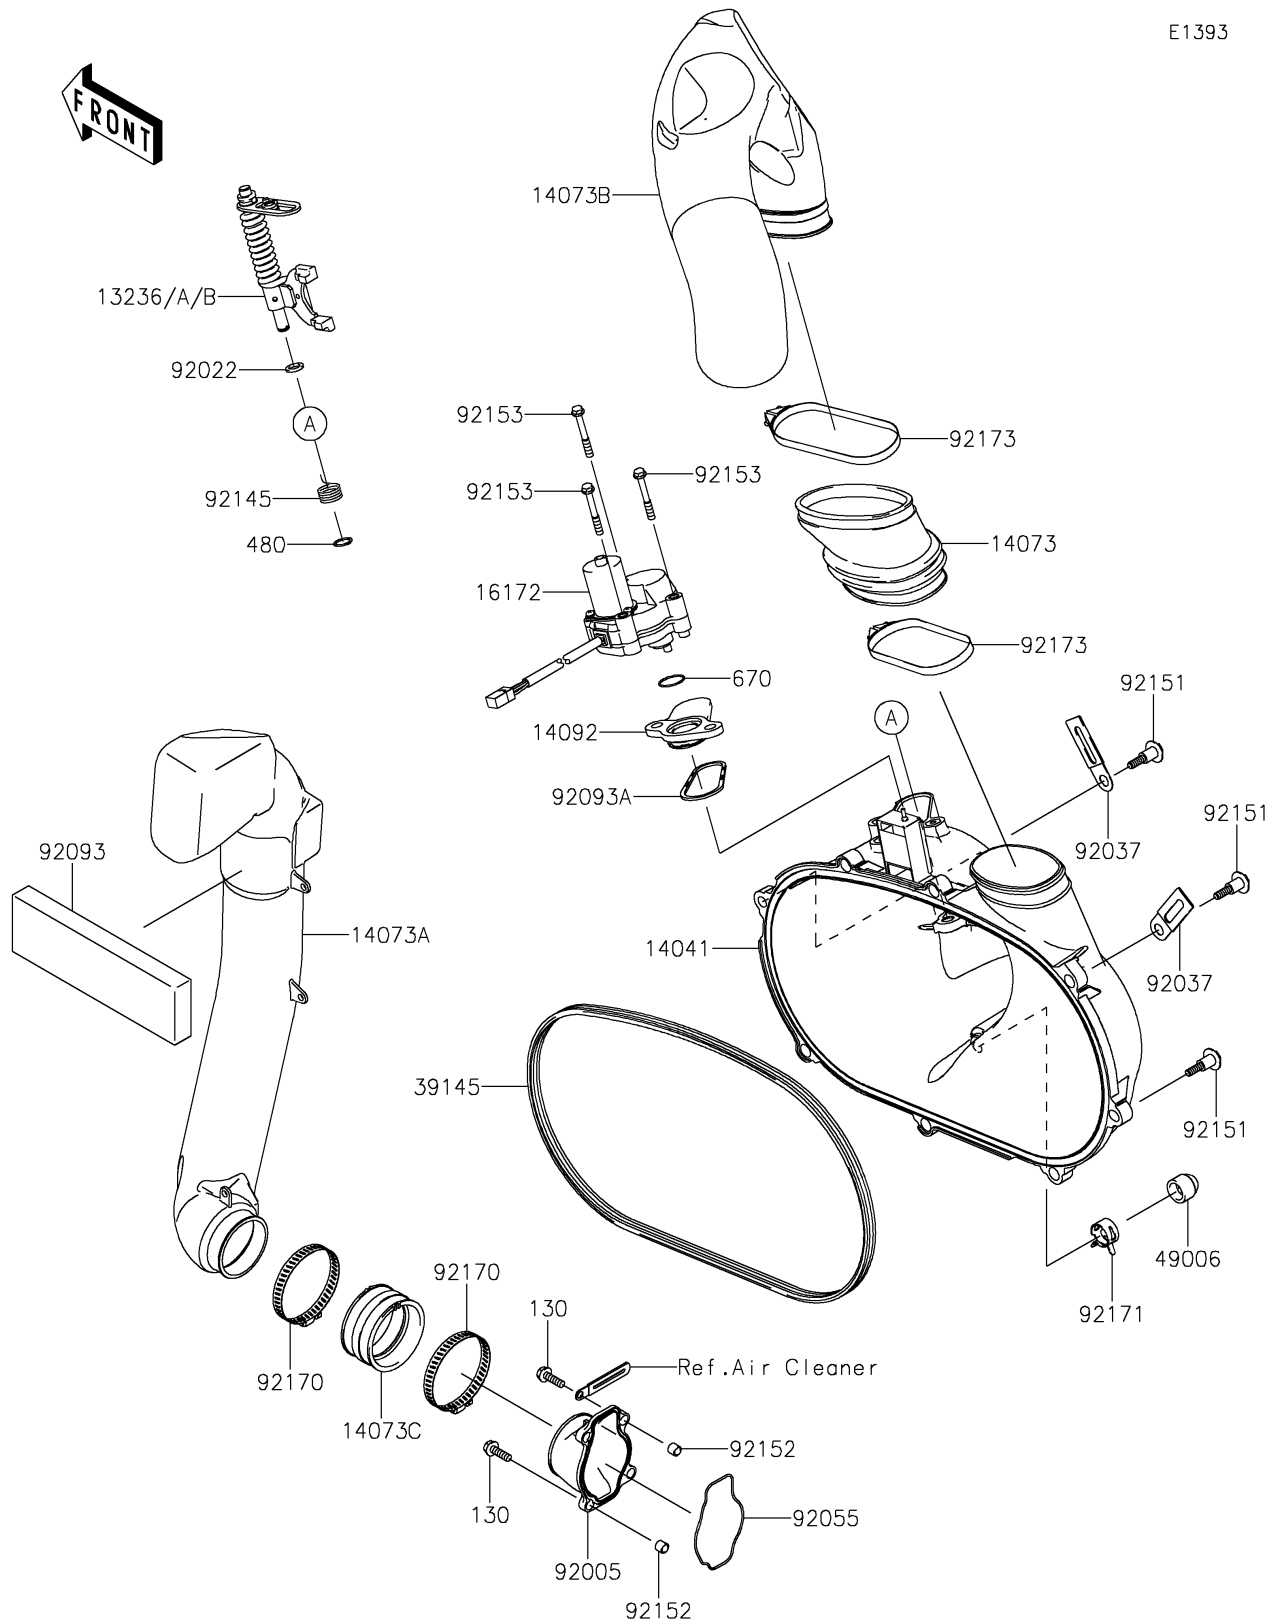

2025 BRUTE FORCE® 750 EPS

PARTS DIAGRAM

Converter Cover

E1393

2025 BRUTE FORCE® 750 EPS

PARTS LIST

Converter Cover

ITEM NAME	PART NUMBER	QUANTITY
LEVER-COMP,YELLOW (Ref # 13236)	13236-0046	AR
LEVER-COMP,GREEN (Ref # 13236A)	13236-0047	AR
LEVER-COMP,PAINT LESS (Ref # 13236B)	13236-0048	1
COVER-COMP (Ref # 14041)	14041-0625	1
DUCT,EXHAUST JOINT (Ref # 14073)	14073-0028	1
DUCT,INTAKE (Ref # 14073A)	14073-0298	1
DUCT,EXHAUST (Ref # 14073B)	14073-0734	1
DUCT,JOINT (Ref # 14073C)	14073-1775	1
COVER (Ref # 14092)	14092-0780	1
ACTUATOR (Ref # 16172)	16172-0018	1
TRIM-SEAL (Ref # 39145)	39145-0702	1
BOOT,DRAIN (Ref # 49006)	49006-0560	1
FITTING (Ref # 92005)	92005-0718	1
WASHER,10.2X16X1 (Ref # 92022)	92022-1829	1
CLAMP (Ref # 92037)	92037-1780	2
RING-O (Ref # 92055)	92055-1630	1
SEAL (Ref # 92093)	92093-0581	1
SEAL (Ref # 92093A)	92093-1548	1
SPRING (Ref # 92145)	92145-1567	1
BOLT,FLANGED,6X30 (Ref # 92151)	92151-1686	8
COLLAR (Ref # 92152)	92152-1332	4
BOLT,6X47 (Ref # 92153)	92153-0678	3
CLAMP (Ref # 92170)	92170-1764	2
CLAMP (Ref # 92171)	92171-0329	1
CLAMP (Ref # 92173)	92173-0260	2
BOLT-FLANGED,6X20 (Ref # 130)	130CA0620	4
CIRCLIP-TYPE-C,10MM (Ref # 480)	480J1000	1
O RING (Ref # 670)	670D3022	1