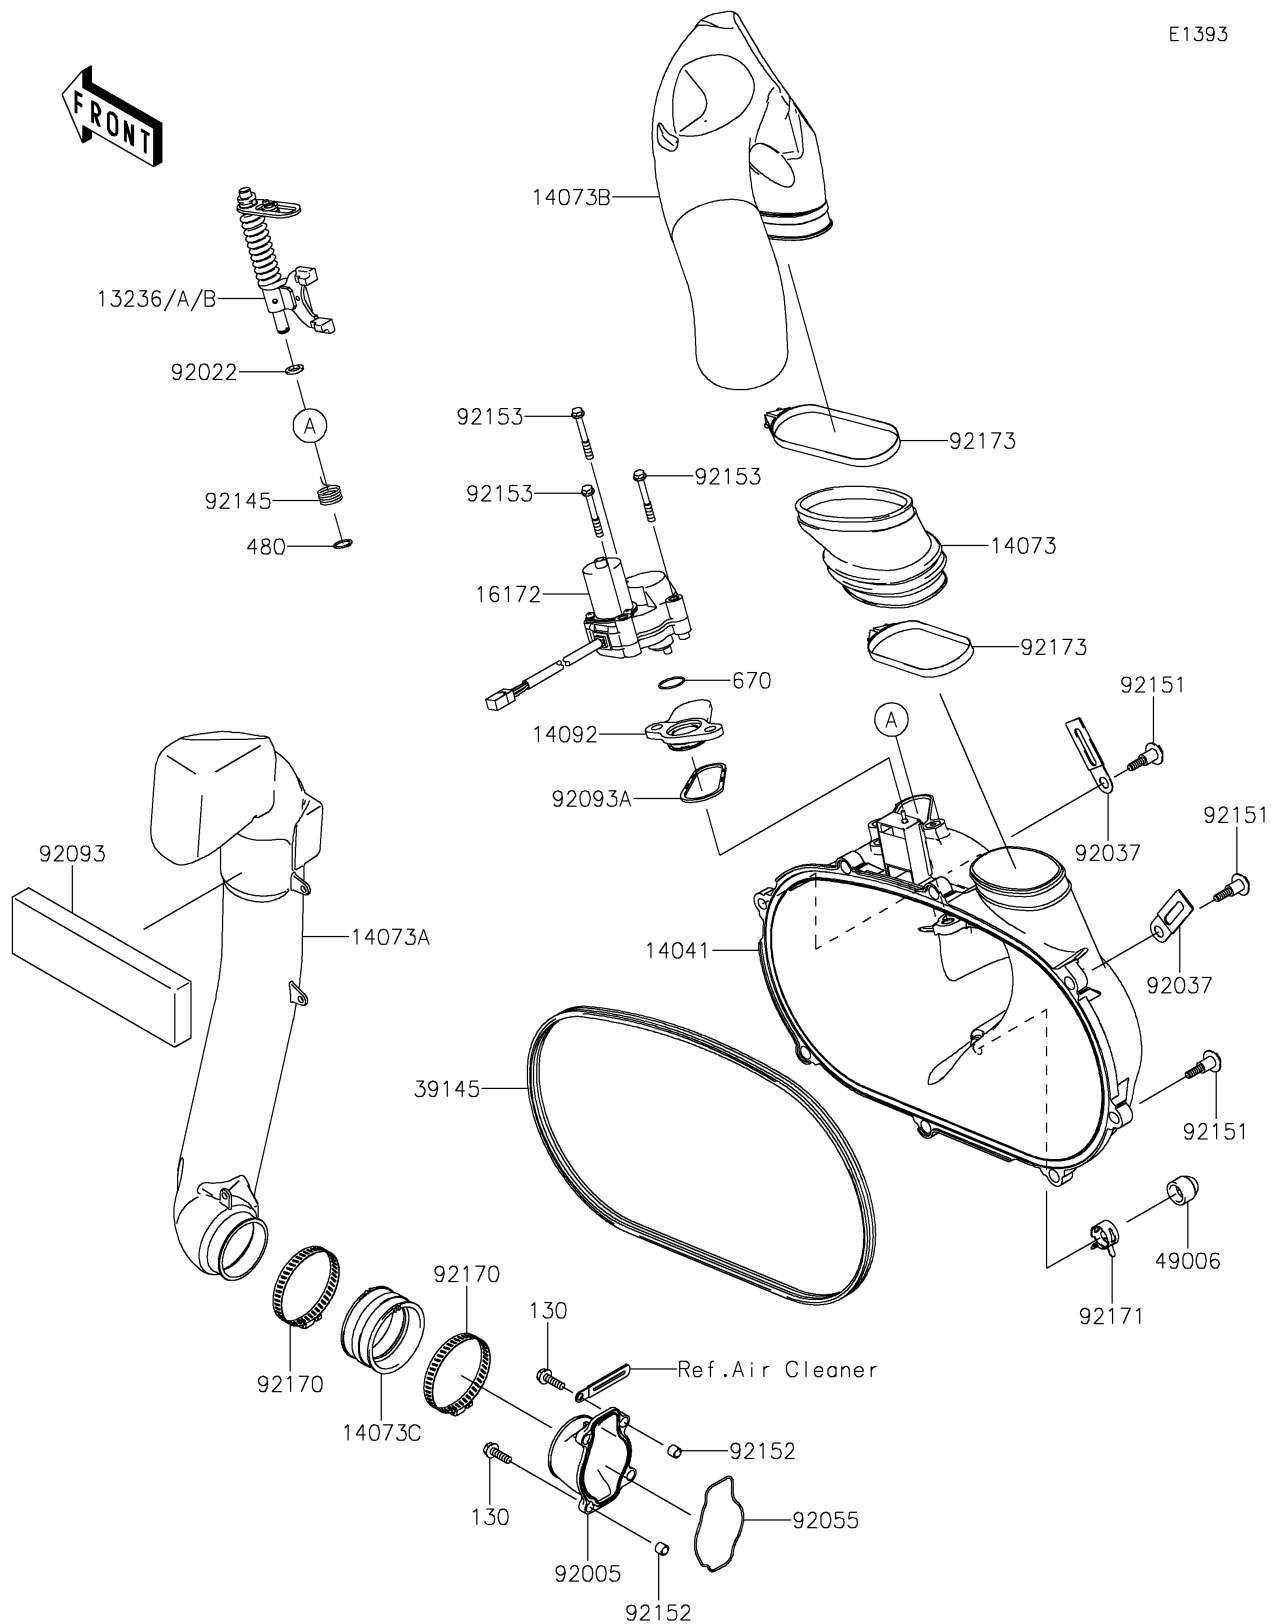

2024 BRUTE FORCE® 750 EPS

PARTS DIAGRAM

Converter Cover

E1393

2024 BRUTE FORCE® 750 EPS

PARTS LIST

Converter Cover

ITEM NAME	PART NUMBER	QUANTITY
LEVER-COMP,YELLOW (Ref # 13236)	13236-0046	AR
LEVER-COMP,GREEN (Ref # 13236A)	13236-0047	AR
LEVER-COMP,PAINT LESS (Ref # 13236B)	13236-0048	1
COVER-COMP (Ref # 14041)	14041-0625	1
DUCT,EXHAUST JOINT (Ref # 14073)	14073-0028	1
DUCT,INTAKE (Ref # 14073A)	14073-0298	1
DUCT,EXHAUST (Ref # 14073B)	14073-0734	1
DUCT,JOINT (Ref # 14073C)	14073-1775	1
COVER (Ref # 14092)	14092-0780	1
ACTUATOR (Ref # 16172)	16172-0018	1
TRIM-SEAL (Ref # 39145)	39145-0702	1
BOOT,DRAIN (Ref # 49006)	49006-0560	1
FITTING (Ref # 92005)	92005-0718	1
WASHER,10.2X16X1 (Ref # 92022)	92022-1829	1
CLAMP (Ref # 92037)	92037-1780	2
RING-O (Ref # 92055)	92055-1630	1
SEAL (Ref # 92093)	92093-0581	1
SEAL (Ref # 92093A)	92093-1548	1
SPRING (Ref # 92145)	92145-1567	1
BOLT,FLANGED,6X30 (Ref # 92151)	92151-1686	8
COLLAR (Ref # 92152)	92152-1332	4
BOLT,6X47 (Ref # 92153)	92153-0678	3
CLAMP (Ref # 92170)	92170-1764	2
CLAMP (Ref # 92171)	92171-0329	1
CLAMP (Ref # 92173)	92173-0260	2
BOLT-FLANGED,6X20 (Ref # 130)	130CA0620	4
CIRCLIP-TYPE-C,10MM (Ref # 480)	480J1000	1
O RING (Ref # 670)	670D3022	1