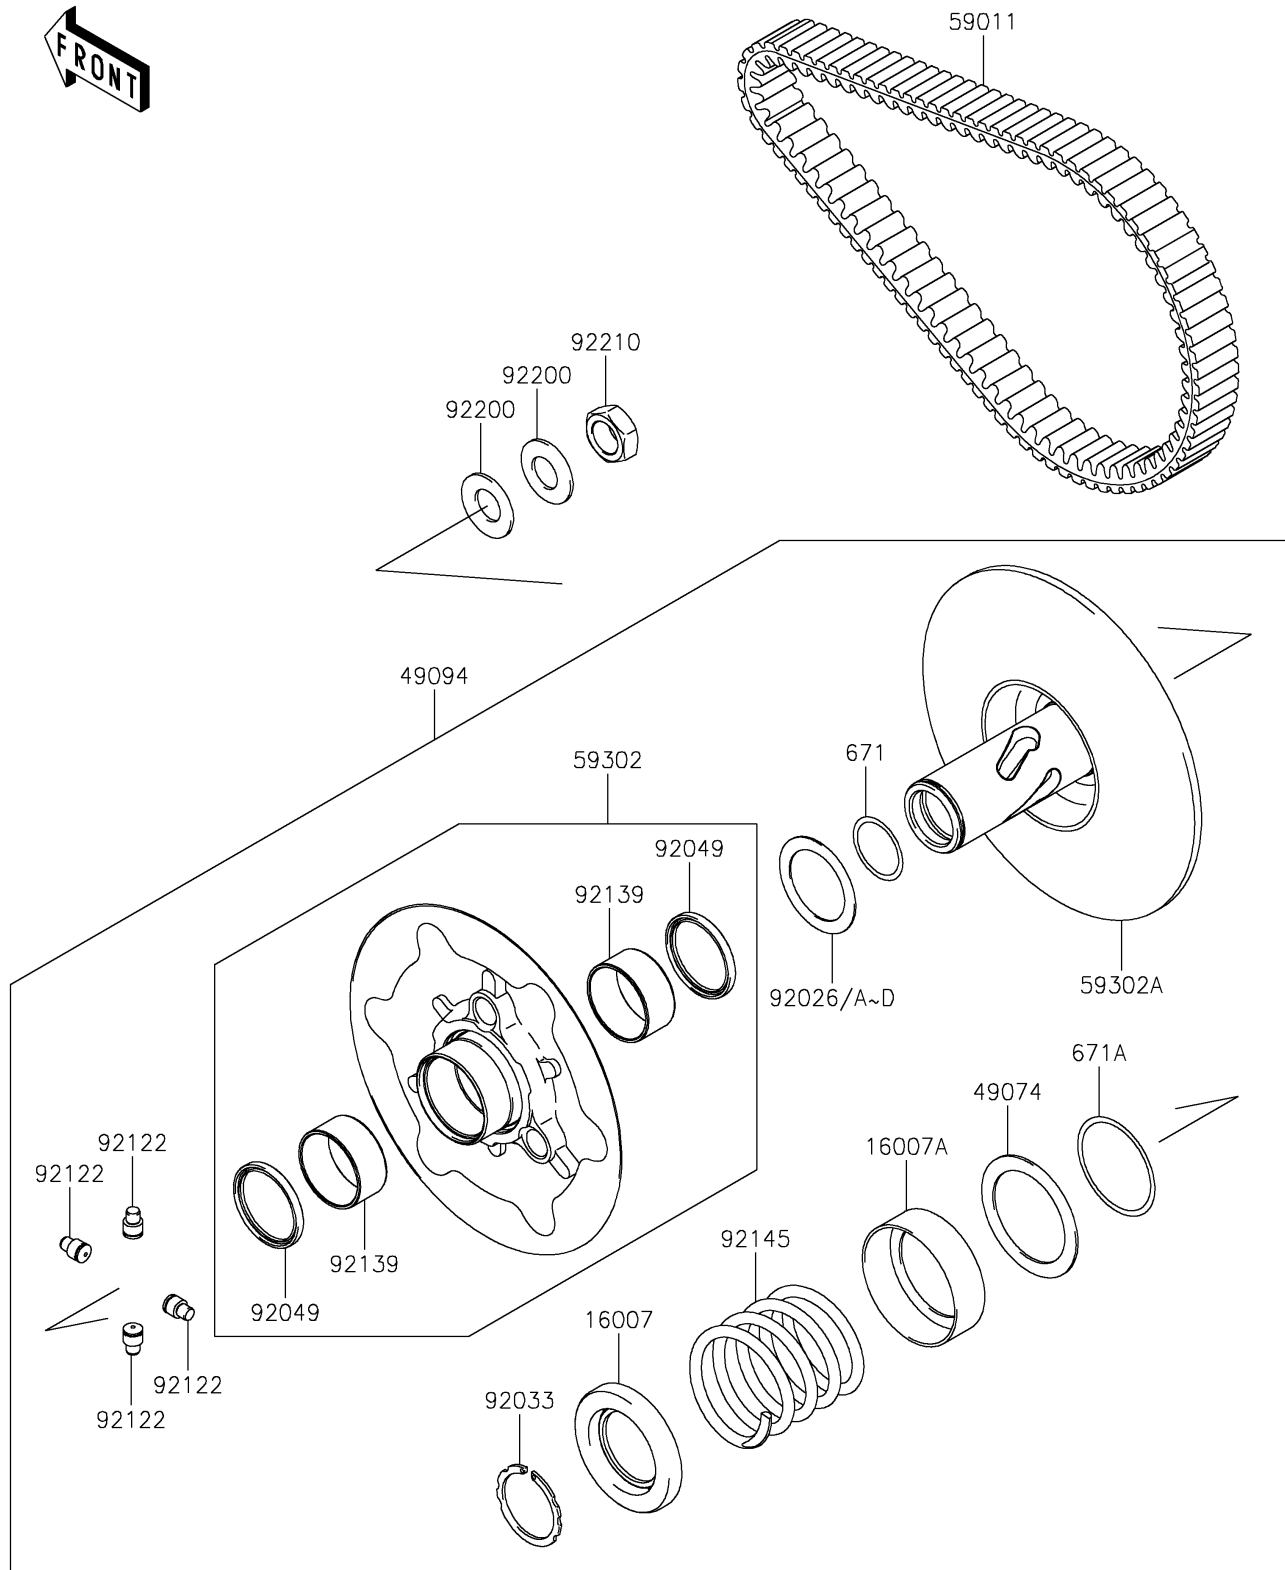

2024 BRUTE FORCE® 750 EPS

PARTS DIAGRAM

Driven Converter/Drive Belt

E1392

2024 BRUTE FORCE® 750 EPS

PARTS LIST

Driven Converter/Drive Belt

ITEM NAME	PART NUMBER	QUANTITY
-----------	-------------	----------
