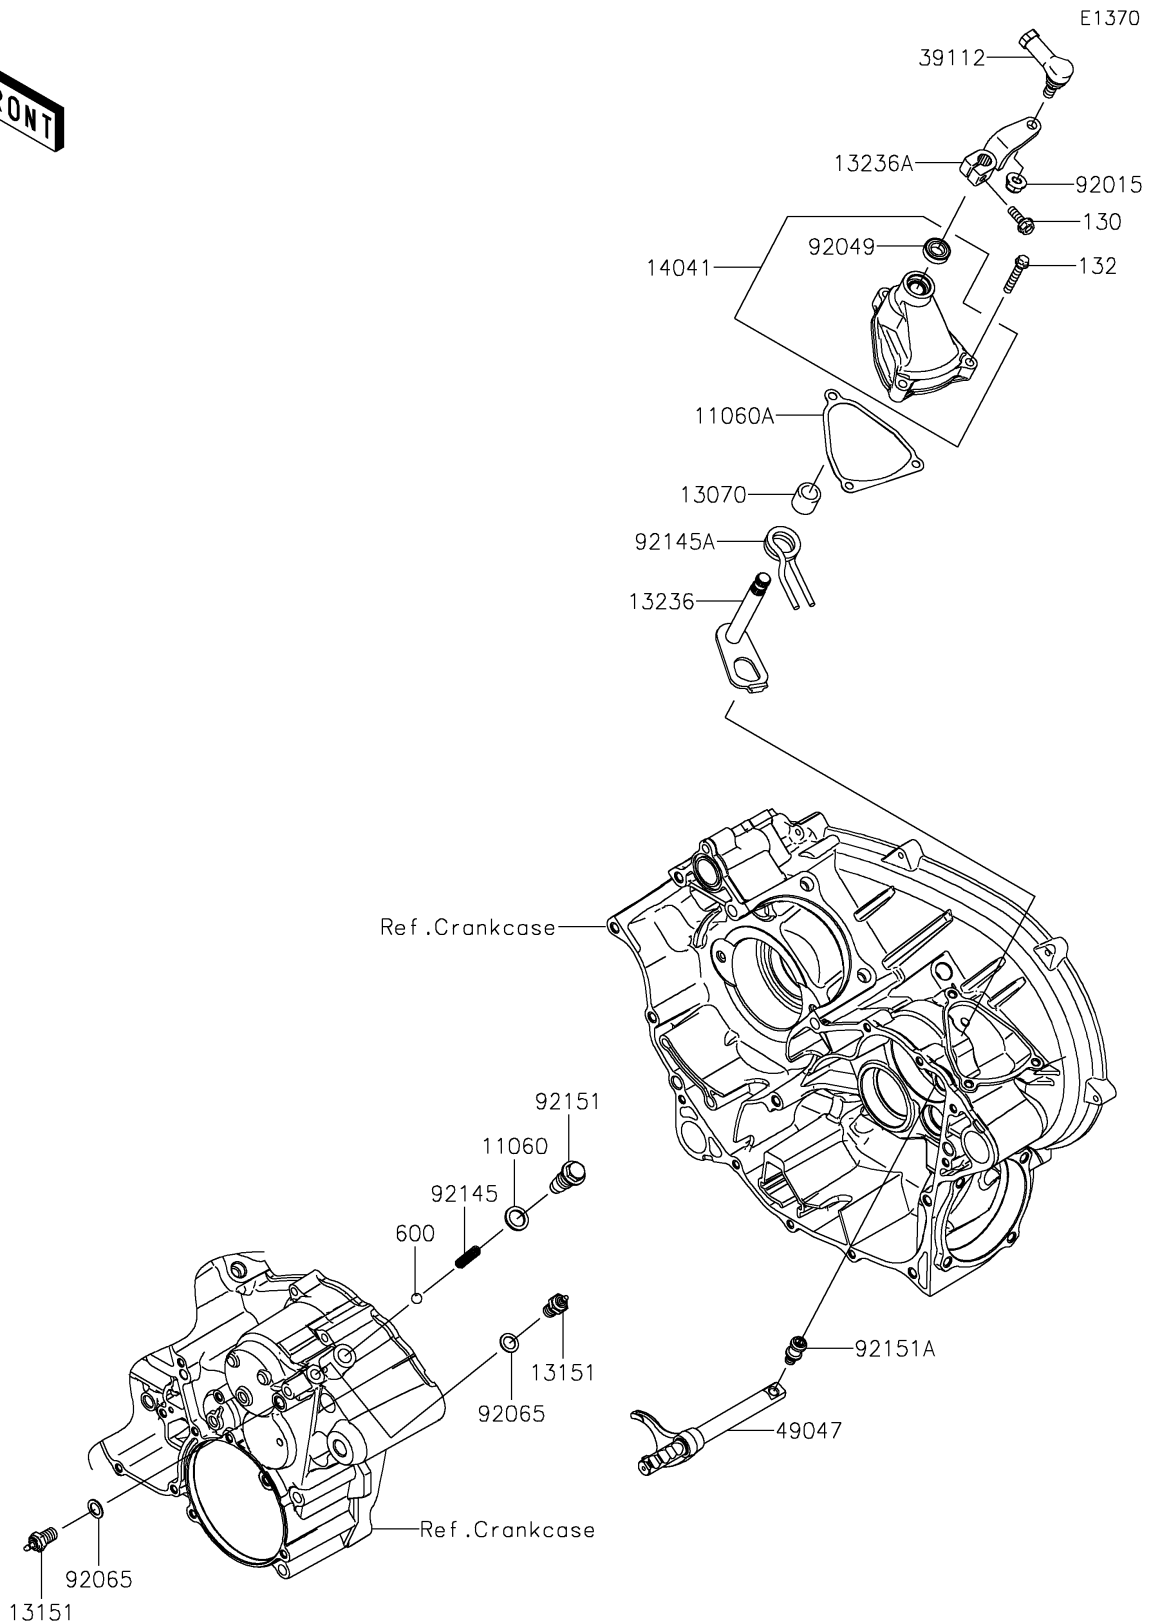

2026 BRUTE FORCE® 750 EPS

PARTS DIAGRAM

Gear Change Mechanism

2026 BRUTE FORCE[®] 750 EPS

PARTS LIST

Gear Change Mechanism

ITEM NAME	PART NUMBER	QUANTITY
-----------	-------------	----------
