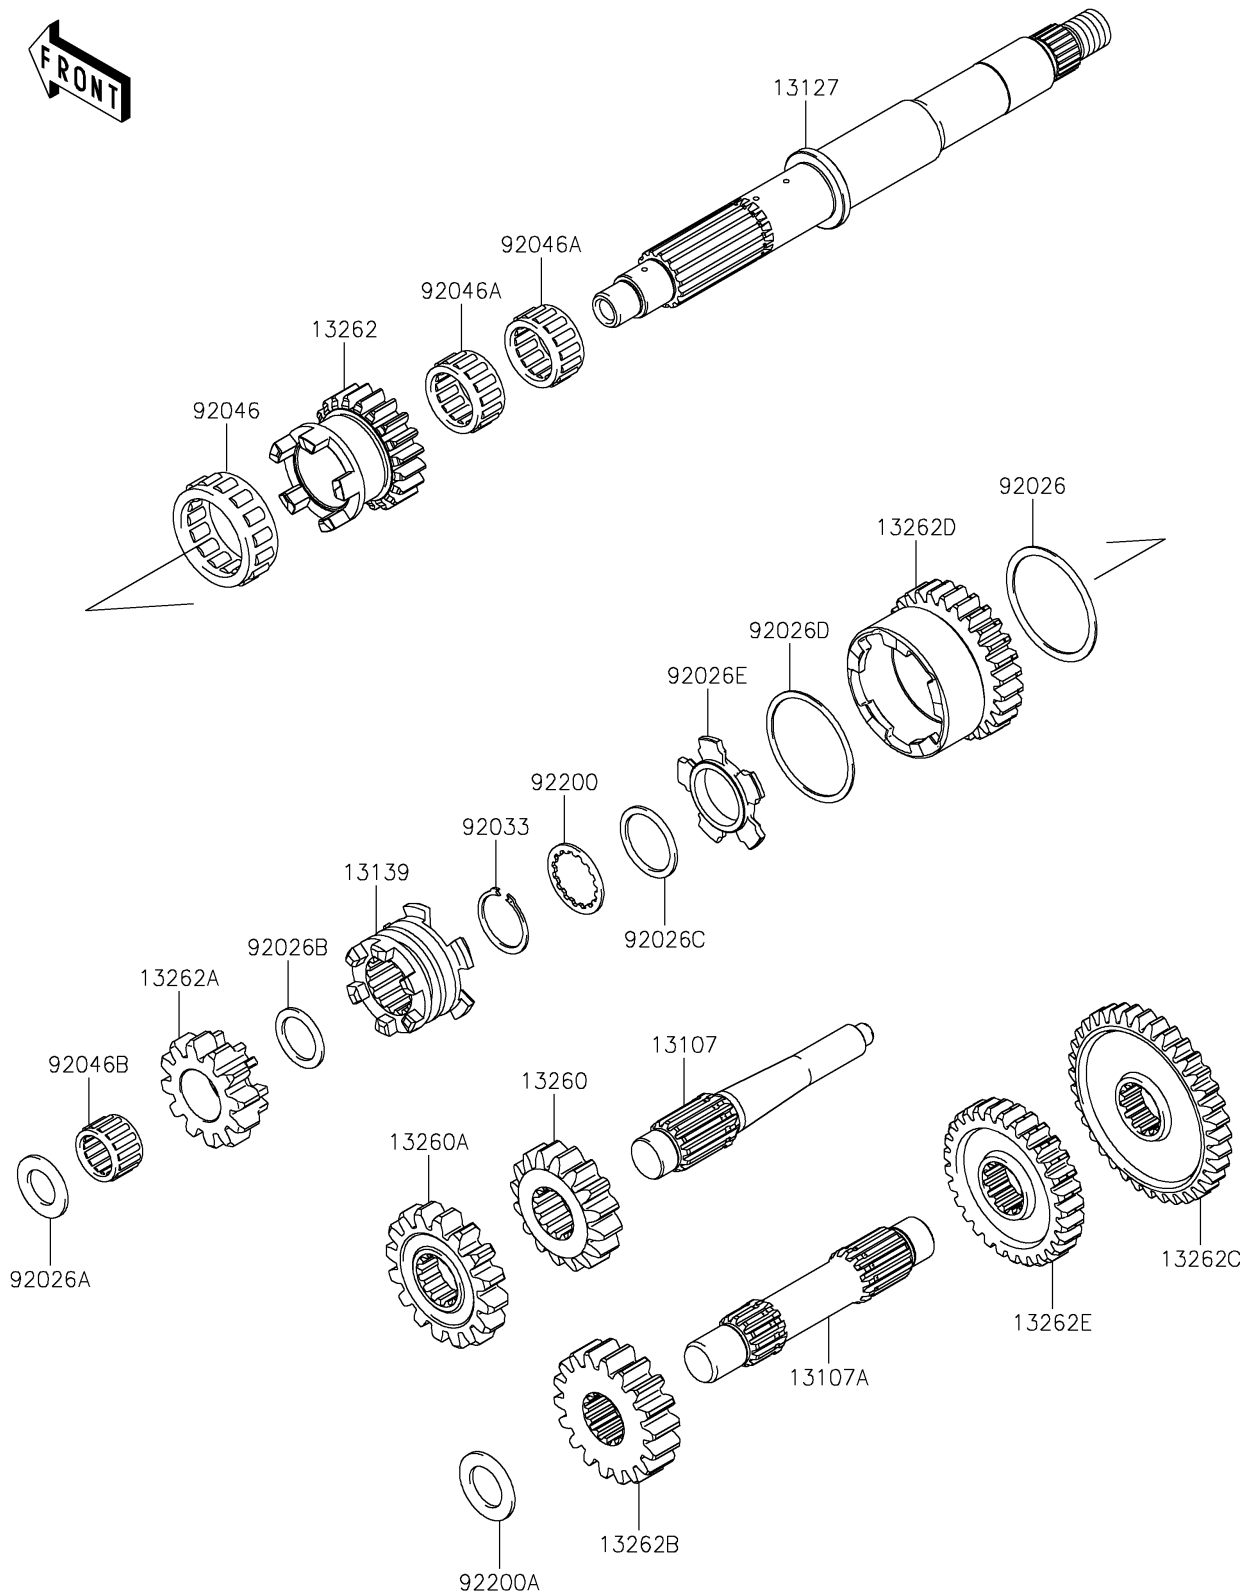

2026 BRUTE FORCE® 750 EPS

PARTS DIAGRAM

Transmission

E1361

2026 BRUTE FORCE® 750 EPS

PARTS LIST

Transmission

ITEM NAME	PART NUMBER	QUANTITY
SHAFT,REVERSE,IDLE (Ref # 13107)	13107-0754	1
SHAFT,COUNTER (Ref # 13107A)	13107-0755	1
SHAFT-TRANSMISSION INPUT (Ref # 13127)	13127-0053	1
SHIFTER (Ref # 13139)	13139-0626	1
GEAR,OUTPUT REVERSE,16T (Ref # 13260)	13260-1872	1
GEAR,DRIVEN REVERSE,16T (Ref # 13260A)	13260-1873	1
GEAR,INPUT LOW,20T (Ref # 13262)	13262-0234	1
GEAR,INPUT REVERSE,12T (Ref # 13262A)	13262-0235	1
GEAR,OUTPUT DRIVE,18T (Ref # 13262B)	13262-0432	1
GEAR,DRIVEN LOW,36T (Ref # 13262C)	13262-0794	1
GEAR,INPUT HI,27T (Ref # 13262D)	13262-0837	1
GEAR,DRIVEN HI,29T (Ref # 13262E)	13262-0838	1
SPACER,48.2X56X1.0 (Ref # 92026)	92026-0163	1
SPACER,17.3X30X2.0 (Ref # 92026A)	92026-1415	1
SPACER,21.2X29X1.6 (Ref # 92026B)	92026-1568	1
SPACER,28.2X34.5X1.6 (Ref # 92026C)	92026-1587	1
SPACER,48.2X54.3X1.0 (Ref # 92026D)	92026-1599	1
SPACER,HI&LOW (Ref # 92026E)	92026-1600	1
RING-SNAP,25.9X30.6X1.2 (Ref # 92033)	92033-1037	1
BEARING-NEEDLE,HIGH GEAR (Ref # 92046)	92046-1276	1
BEARING-NEEDLE,FWF-283317 (Ref # 92046A)	92046-1278	2
BEARING-NEEDLE,REVERSE GEAR (Ref # 92046B)	92046-1279	1
WASHER,28.5X34.0X1.5 (Ref # 92200)	92200-1240	1
WASHER,20.3X33X2.0 (Ref # 92200A)	92200-1351	1