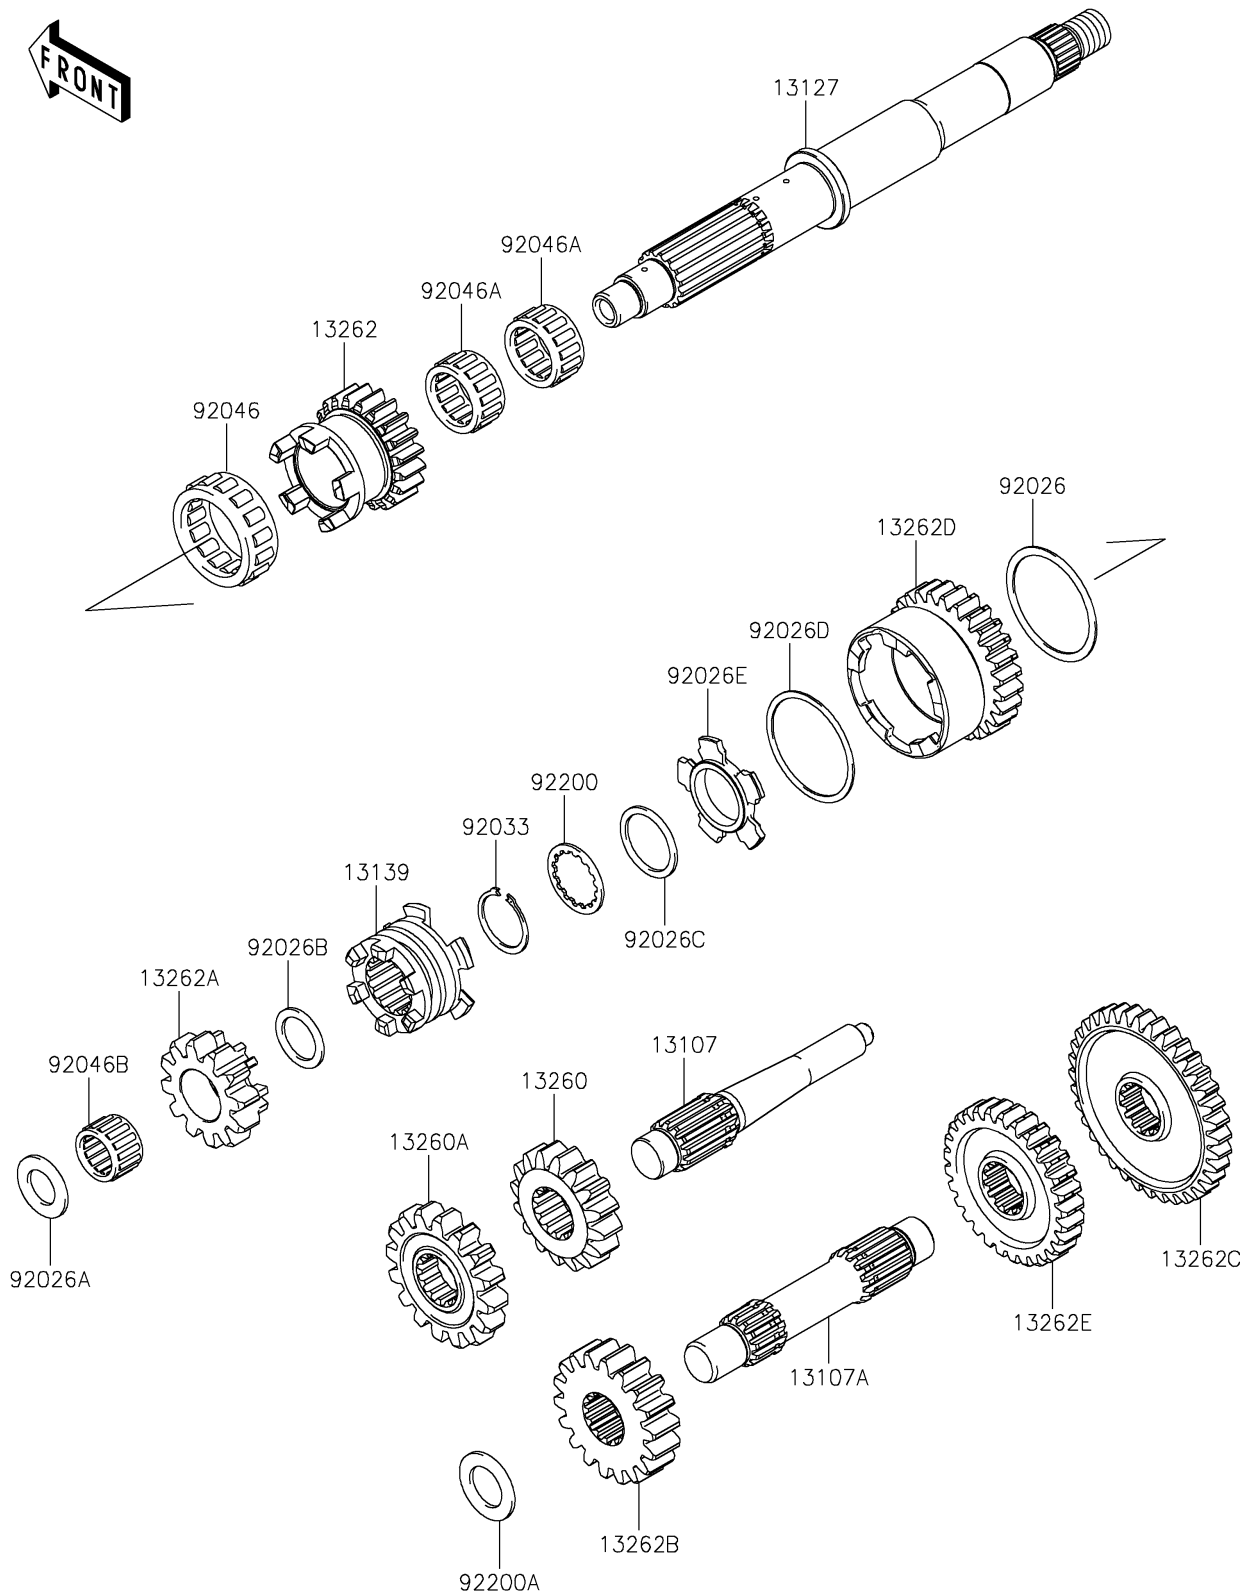

2025 BRUTE FORCE® 750 EPS

PARTS DIAGRAM

Transmission

E1361

2025 BRUTE FORCE® 750 EPS

PARTS LIST

Transmission

ITEM NAME	PART NUMBER	QUANTITY
SHAFT,REVERSE,IDLE (Ref # 13107)	13107-0754	1
SHAFT,COUNTER (Ref # 13107A)	13107-0755	1
SHAFT-TRANSMISSION INPUT (Ref # 13127)	13127-0053	1
SHIFTER (Ref # 13139)	13139-0626	1
GEAR,OUTPUT REVERSE,16T (Ref # 13260)	13260-1872	1
GEAR,DRIVEN REVERSE,16T (Ref # 13260A)	13260-1873	1
GEAR,INPUT LOW,20T (Ref # 13262)	13262-0234	1
GEAR,INPUT REVERSE,12T (Ref # 13262A)	13262-0235	1
GEAR,OUTPUT DRIVE,18T (Ref # 13262B)	13262-0432	1
GEAR,DRIVEN LOW,36T (Ref # 13262C)	13262-0794	1
GEAR,INPUT HI,27T (Ref # 13262D)	13262-0837	1
GEAR,DRIVEN HI,29T (Ref # 13262E)	13262-0838	1
SPACER,48.2X56X1.0 (Ref # 92026)	92026-0163	1
SPACER,17.3X30X2.0 (Ref # 92026A)	92026-1415	1
SPACER,21.2X29X1.6 (Ref # 92026B)	92026-1568	1
SPACER,28.2X34.5X1.6 (Ref # 92026C)	92026-1587	1
SPACER,48.2X54.3X1.0 (Ref # 92026D)	92026-1599	1
SPACER,HI&LOW (Ref # 92026E)	92026-1600	1
RING-SNAP,25.9X30.6X1.2 (Ref # 92033)	92033-1037	1
BEARING-NEEDLE,HIGH GEAR (Ref # 92046)	92046-1276	1
BEARING-NEEDLE,FWF-283317 (Ref # 92046A)	92046-1278	2
BEARING-NEEDLE,REVERSE GEAR (Ref # 92046B)	92046-1279	1
WASHER,28.5X34.0X1.5 (Ref # 92200)	92200-1240	1
WASHER,20.3X33X2.0 (Ref # 92200A)	92200-1351	1