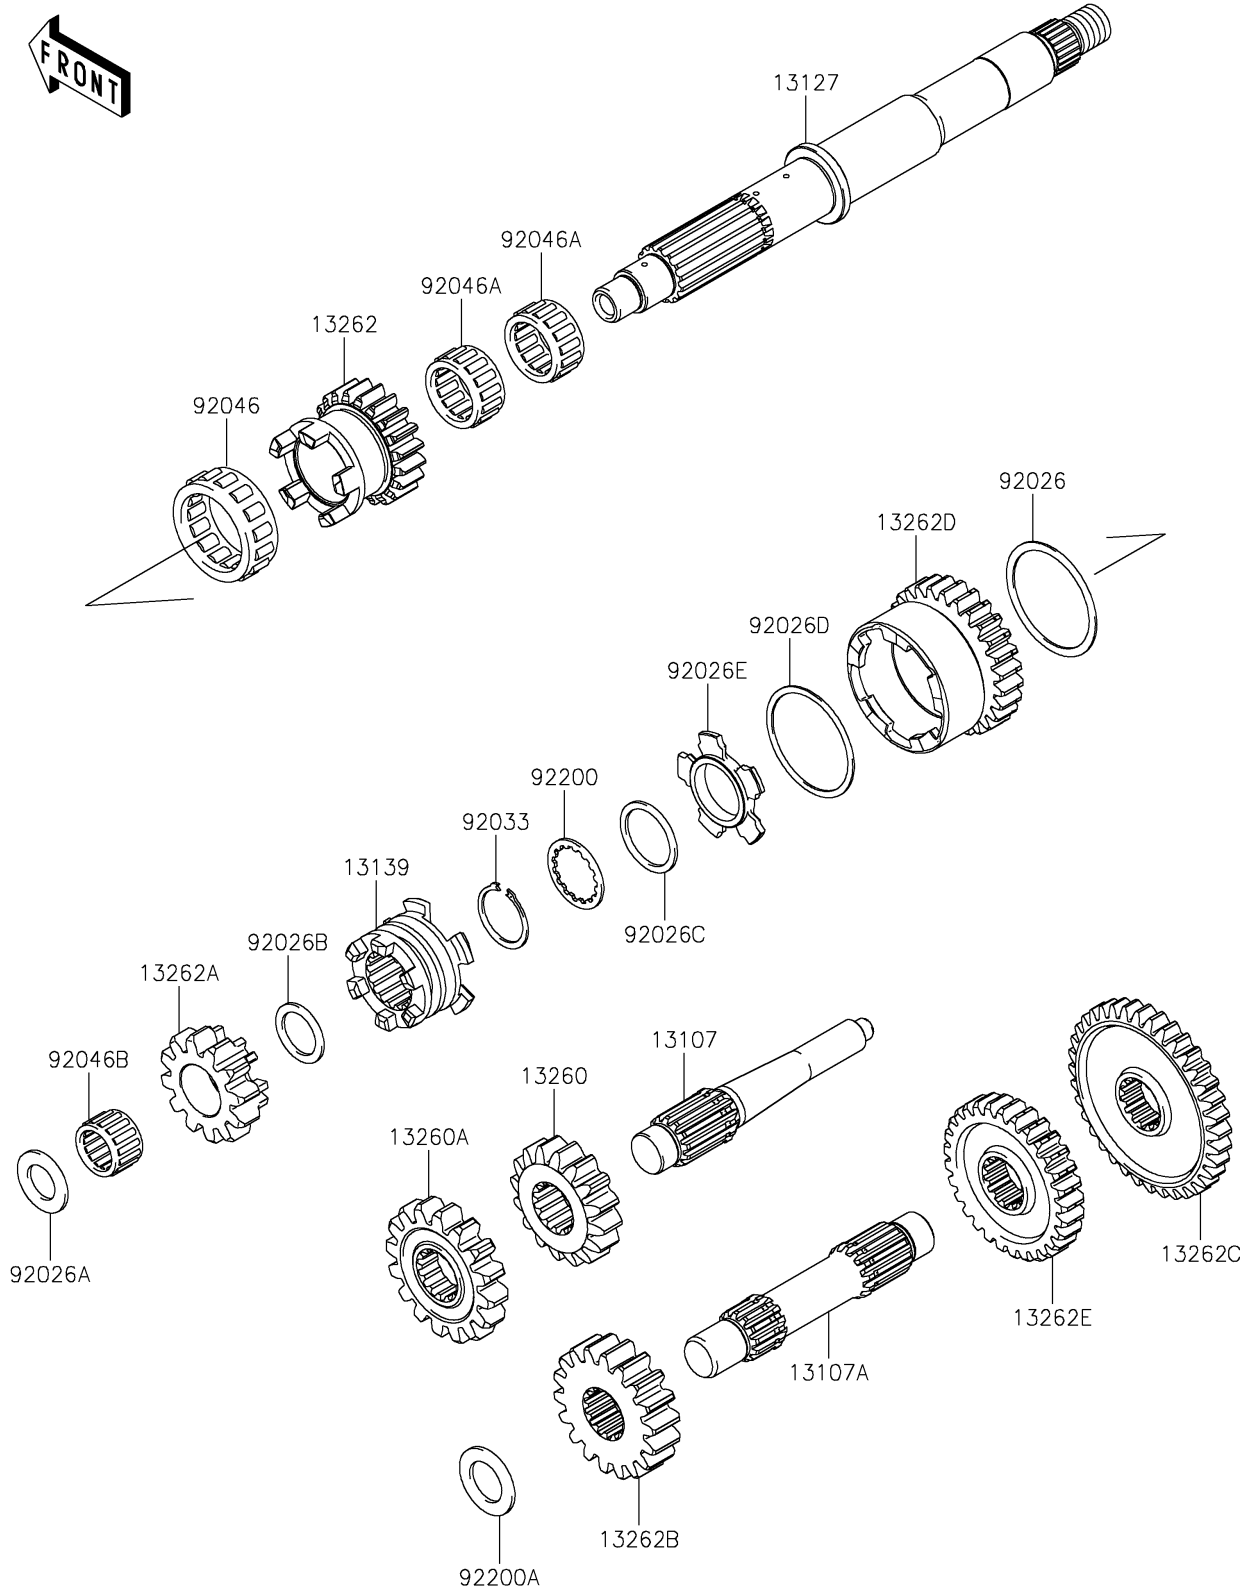

2024 BRUTE FORCE® 750 EPS

PARTS DIAGRAM

Transmission

E1361

2024 BRUTE FORCE® 750 EPS

PARTS LIST

Transmission

ITEM NAME	PART NUMBER	QUANTITY
SHAFT,REVERSE,IDLE (Ref # 13107)	13107-0754	1
SHAFT,COUNTER (Ref # 13107A)	13107-0755	1
SHAFT-TRANSMISSION INPUT (Ref # 13127)	13127-0053	1
SHIFTER (Ref # 13139)	13139-0626	1
GEAR,OUTPUT REVERSE,16T (Ref # 13260)	13260-1872	1
GEAR,DRIVEN REVERSE,16T (Ref # 13260A)	13260-1873	1
GEAR,INPUT LOW,20T (Ref # 13262)	13262-0234	1
GEAR,INPUT REVERSE,12T (Ref # 13262A)	13262-0235	1
GEAR,OUTPUT DRIVE,18T (Ref # 13262B)	13262-0432	1
GEAR,DRIVEN LOW,36T (Ref # 13262C)	13262-0794	1
GEAR,INPUT HI,27T (Ref # 13262D)	13262-0837	1
GEAR,DRIVEN HI,29T (Ref # 13262E)	13262-0838	1
SPACER,48.2X56X1.0 (Ref # 92026)	92026-0163	1
SPACER,17.3X30X2.0 (Ref # 92026A)	92026-1415	1
SPACER,21.2X29X1.6 (Ref # 92026B)	92026-1568	1
SPACER,28.2X34.5X1.6 (Ref # 92026C)	92026-1587	1
SPACER,48.2X54.3X1.0 (Ref # 92026D)	92026-1599	1
SPACER,HI&LOW (Ref # 92026E)	92026-1600	1
RING-SNAP,25.9X30.6X1.2 (Ref # 92033)	92033-1037	1
BEARING-NEEDLE,HIGH GEAR (Ref # 92046)	92046-1276	1
BEARING-NEEDLE,FWF-283317 (Ref # 92046A)	92046-1278	2
BEARING-NEEDLE,REVERSE GEAR (Ref # 92046B)	92046-1279	1
WASHER,28.5X34.0X1.5 (Ref # 92200)	92200-1240	1
WASHER,20.3X33X2.0 (Ref # 92200A)	92200-1351	1