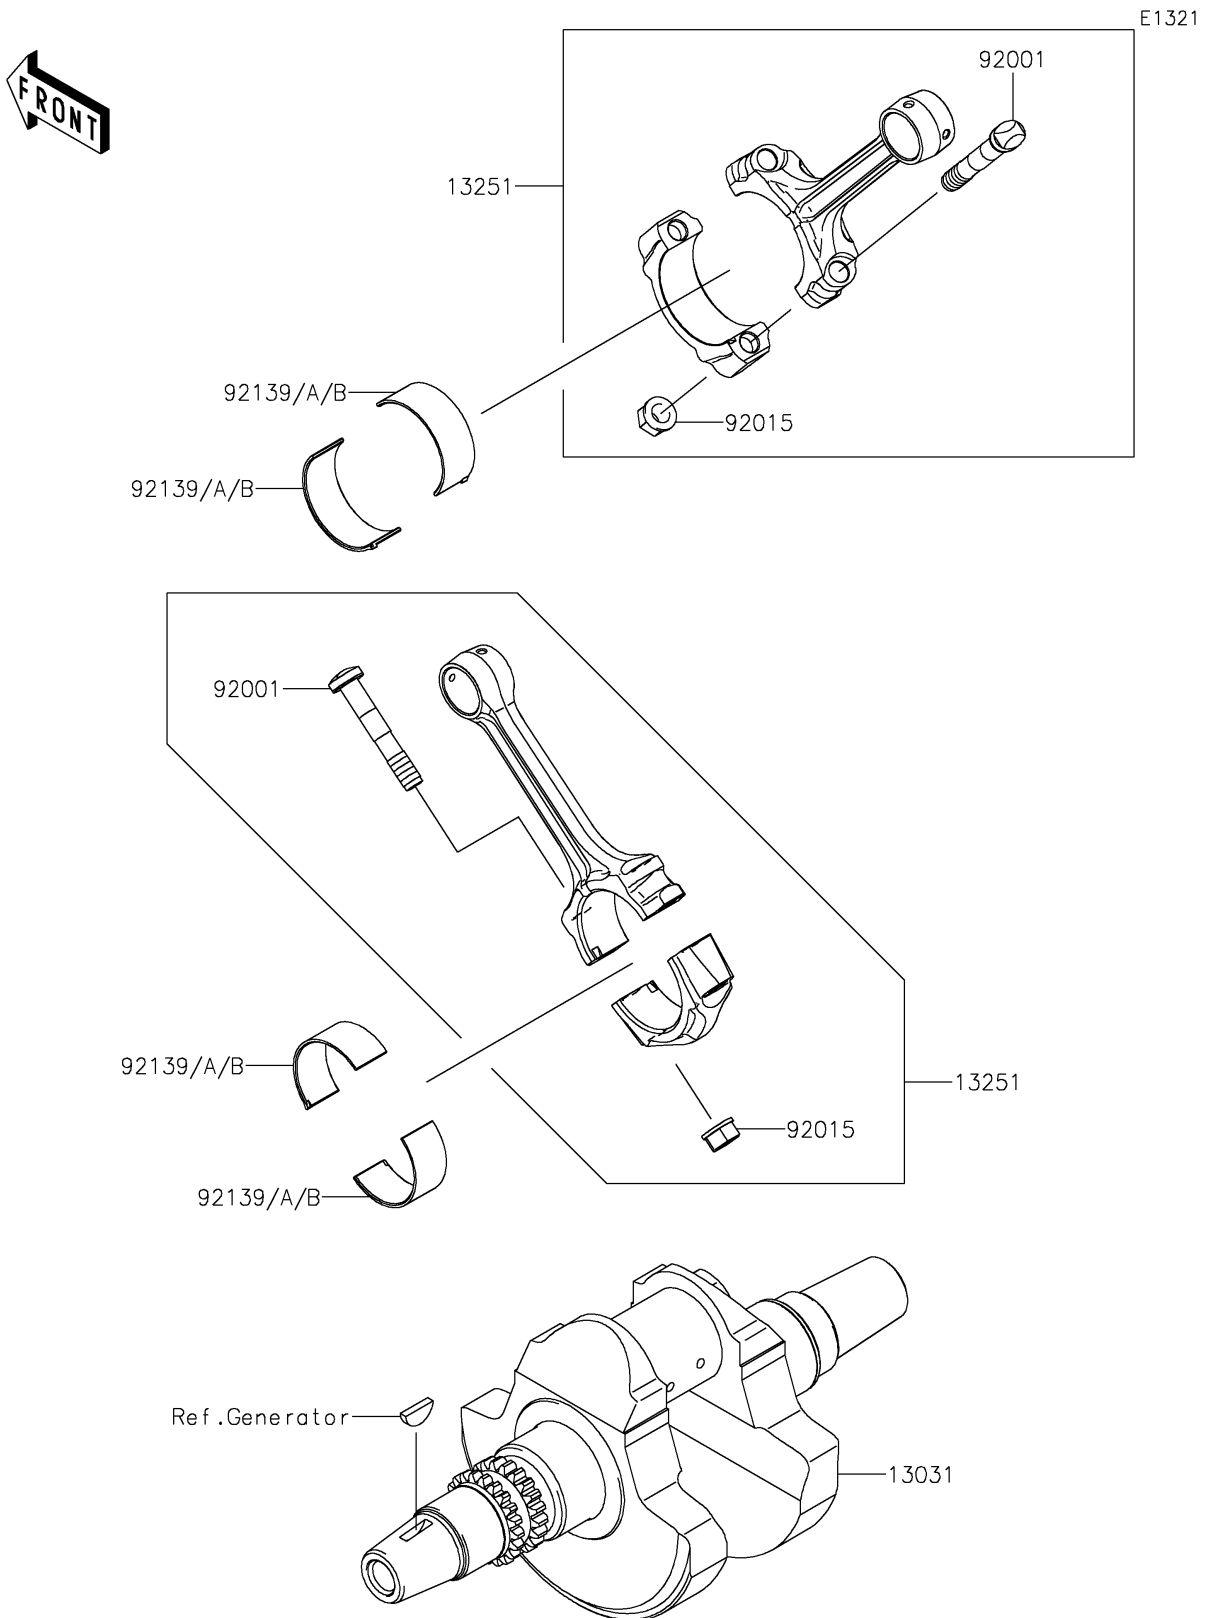

2024 BRUTE FORCE® 750 EPS

PARTS DIAGRAM

Crankshaft

2024 BRUTE FORCE® 750 EPS

PARTS LIST

Crankshaft

ITEM NAME

PART NUMBER

QUANTITY
