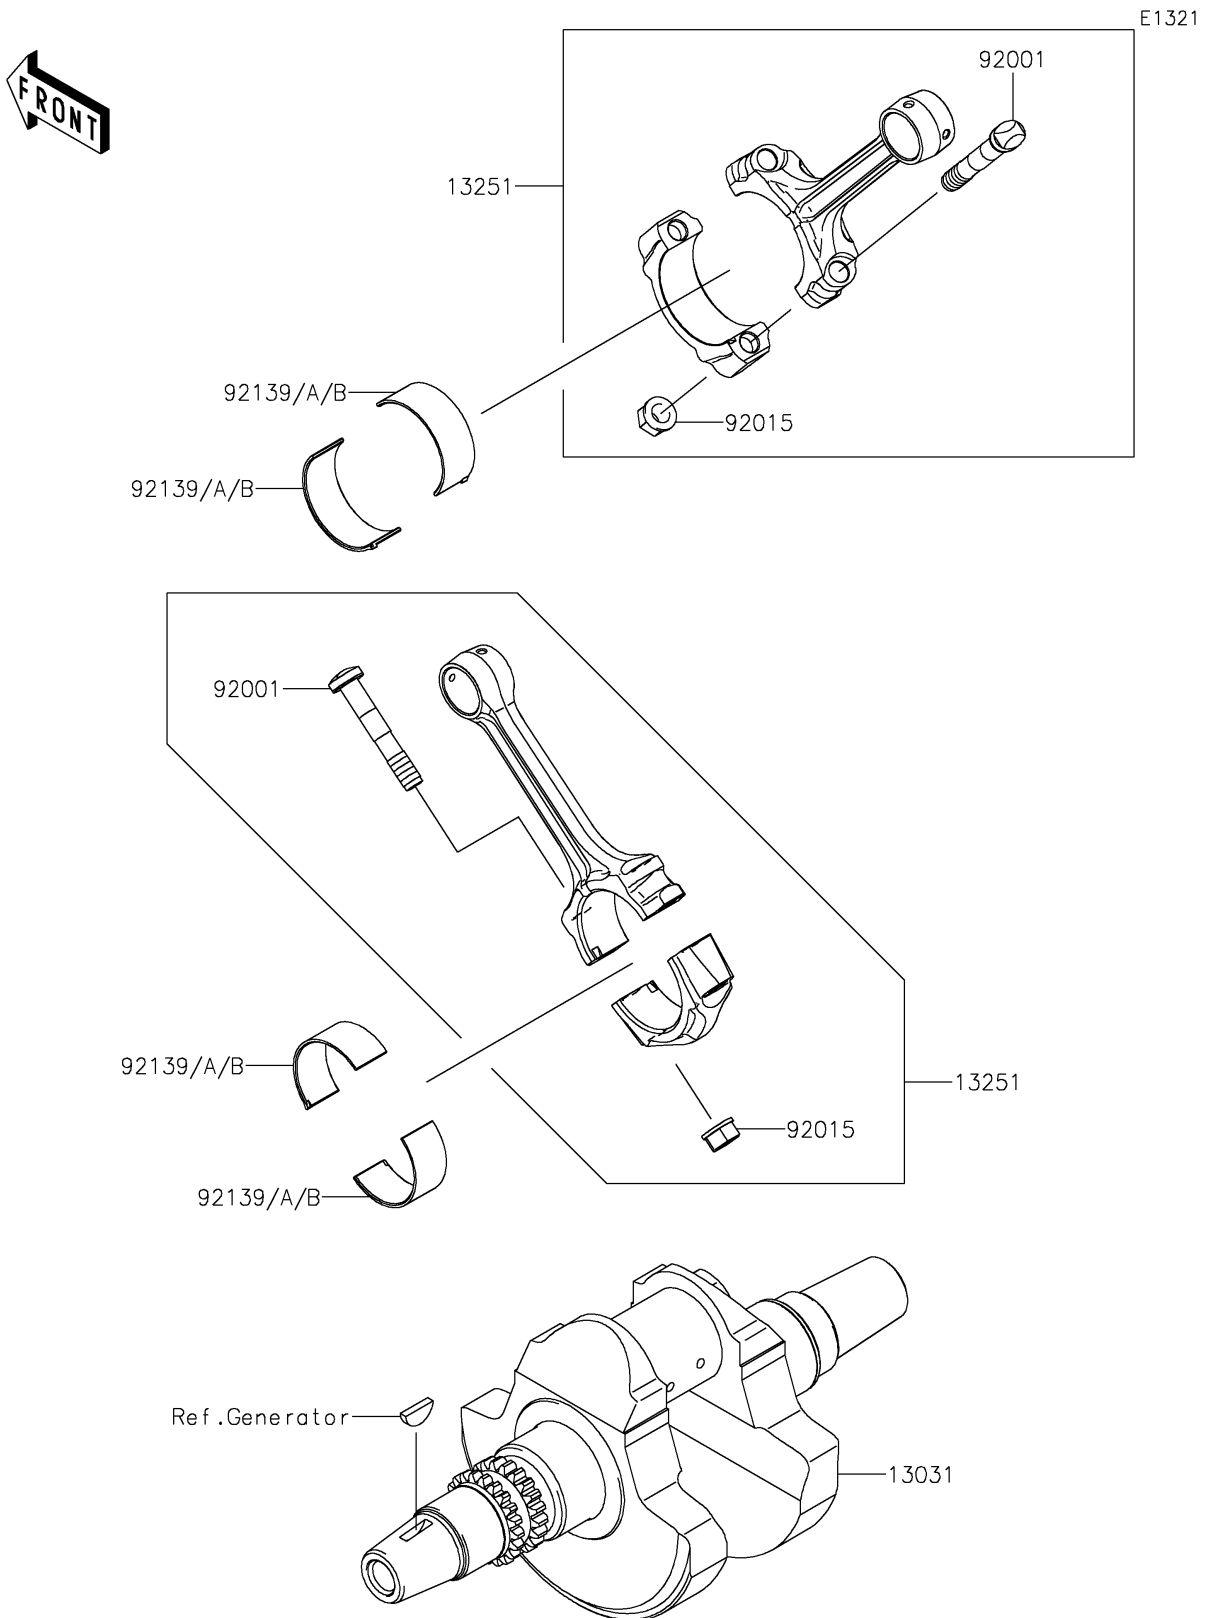

2024 BRUTE FORCE® 750 EPS

PARTS DIAGRAM

Crankshaft

2024 BRUTE FORCE® 750 EPS

PARTS LIST

Crankshaft

ITEM NAME	PART NUMBER	QUANTITY
CRANKSHAFT-COMP (Ref # 13031)	13031-0938	1
ROD-ASSY-CONNECTING (Ref # 13251)	13251-0709	2
BOLT,CONNECTING ROD (Ref # 92001)	92001-1980	4
NUT,FLANGED,8MM (Ref # 92015)	92015-1311	4
BUSHING,CONNECTING ROD,GREEN (Ref # 92139)	92139-0764	AR
BUSHING,CONNECTING ROD,YELLOW (Ref # 92139A)	92139-0765	4
BUSHING,CONNECTING ROD,BROWN (Ref # 92139B)	92139-0766	AR