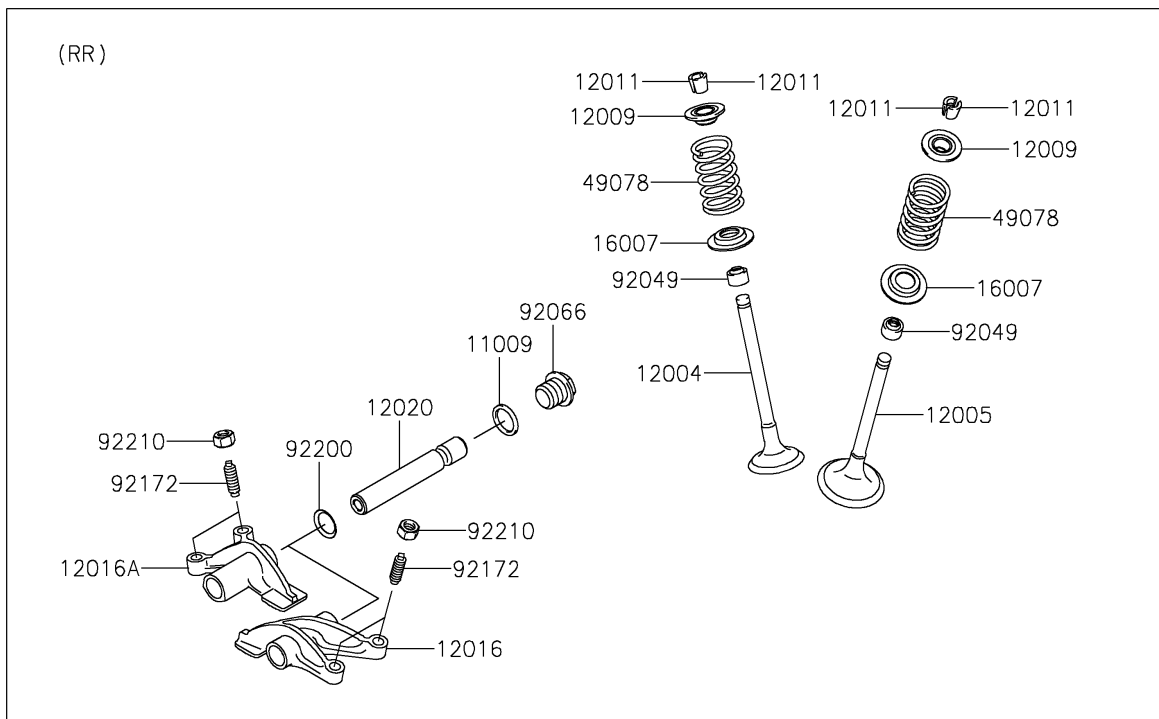

2026 BRUTE FORCE® 750 EPS

PARTS DIAGRAM

Valve(s)

E1210

2026 BRUTE FORCE[®] 750 EPS

PARTS LIST

Valve(s)

ITEM NAME

PART NUMBER

QUANTITY
