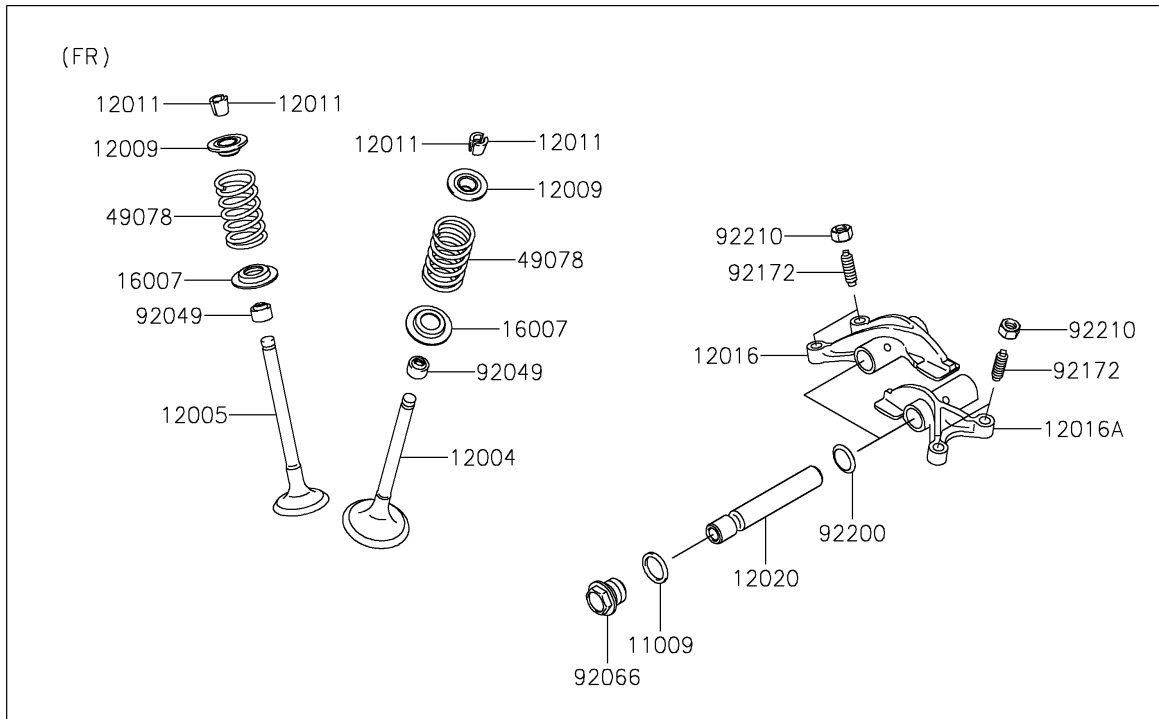

2026 BRUTE FORCE® 750 EPS

PARTS DIAGRAM

Valve(s)

E1210

2026 BRUTE FORCE[®] 750 EPS

PARTS LIST

Valve(s)

ITEM NAME

PART NUMBER

QUANTITY
