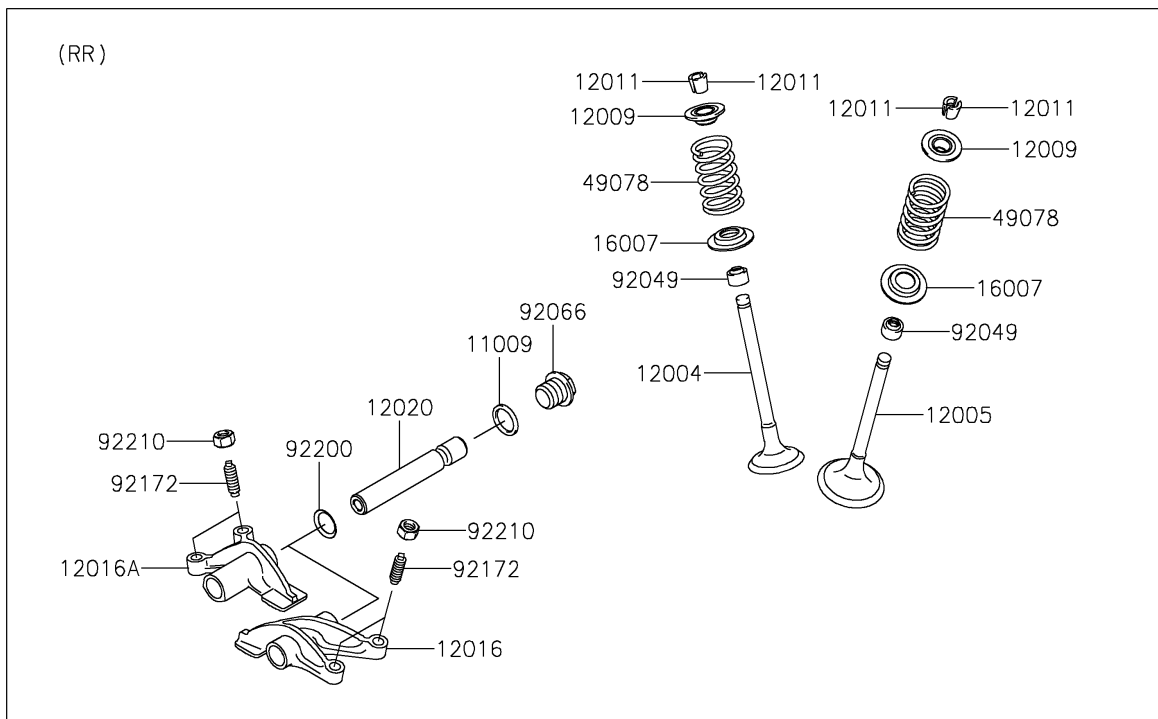

## PARTS DIAGRAM

### Valve(s)

E1210

## PARTS LIST

### Valve(s)

ITEM NAME	PART NUMBER	QUANTITY
GASKET,14X18X1.5 (Ref # 11009)	11009-1430	4
VALVE-INTAKE (Ref # 12004)	12004-0717	4
VALVE-EXHAUST (Ref # 12005)	12005-0047	4
RETAINER-VALVE SPRING (Ref # 12009)	12009-1056	8
COLLET (Ref # 12011)	12011-1051	16
ARM-ROCKER,EXHAUST (Ref # 12016)	12016-1128	2
ARM-ROCKER,INTAKE (Ref # 12016A)	12016-1129	2
SHAFT-ROCKER (Ref # 12020)	12020-0004	4
SEAT-SPRING (Ref # 16007)	16007-0703	8
SPRING-ENGINE VALVE (Ref # 49078)	49078-0014	8
SEAL-OIL,VSB58.558 (Ref # 92049)	92049-1218	8
PLUG,DRAIN (Ref # 92066)	92066-2196	4
SCREW,6MM (Ref # 92172)	92172-0737	8
WASHER,13X17X0.3 (Ref # 92200)	92200-0808	4
NUT,6MM (Ref # 92210)	92210-1490	8