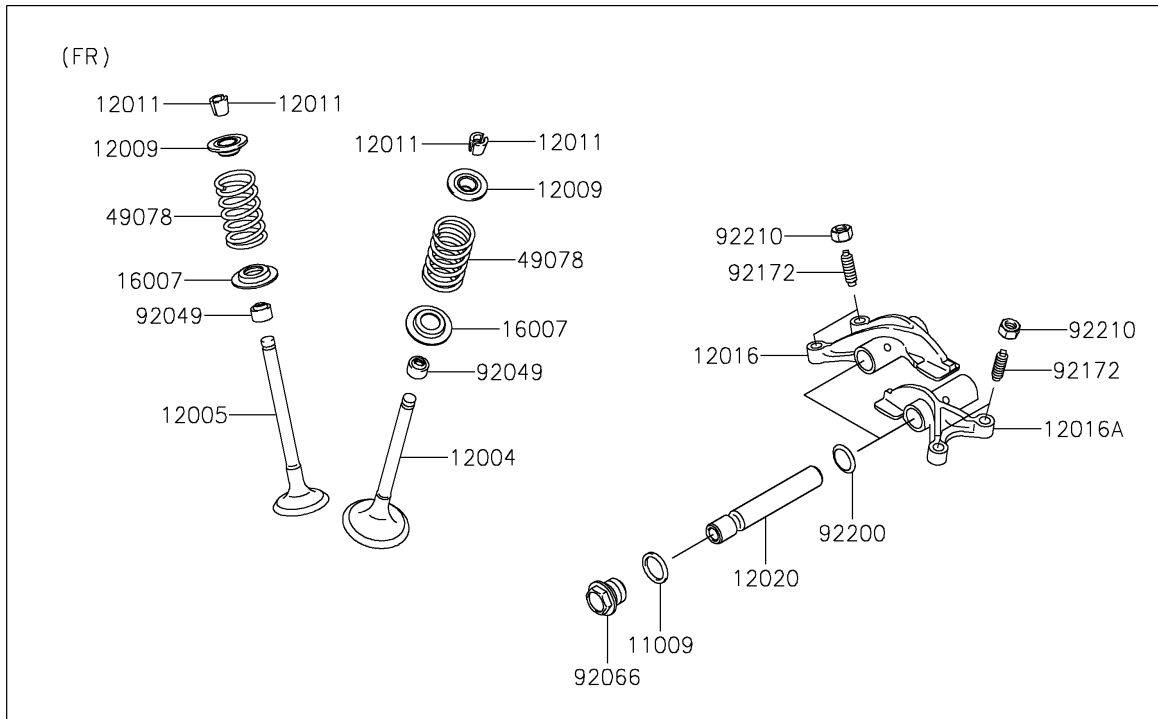

## PARTS DIAGRAM

### Valve(s)

E1210

## PARTS LIST

### Valve(s)

ITEM NAME	PART NUMBER	QUANTITY
GASKET,14X18X1.5 (Ref # 11009)	11009-1430	4
VALVE-INTAKE (Ref # 12004)	12004-0717	4
VALVE-EXHAUST (Ref # 12005)	12005-0047	4
RETAINER-VALVE SPRING (Ref # 12009)	12009-1056	8
COLLET (Ref # 12011)	12011-1051	16
ARM-ROCKER,EXHAUST (Ref # 12016)	12016-1128	2
ARM-ROCKER,INTAKE (Ref # 12016A)	12016-1129	2
SHAFT-ROCKER (Ref # 12020)	12020-0004	4
SEAT-SPRING (Ref # 16007)	16007-0703	8
SPRING-ENGINE VALVE (Ref # 49078)	49078-0014	8
SEAL-OIL,VSB58.558 (Ref # 92049)	92049-1218	8
PLUG,DRAIN (Ref # 92066)	92066-2196	4
SCREW,6MM (Ref # 92172)	92172-0737	8
WASHER,13X17X0.3 (Ref # 92200)	92200-0808	4
NUT,6MM (Ref # 92210)	92210-1490	8