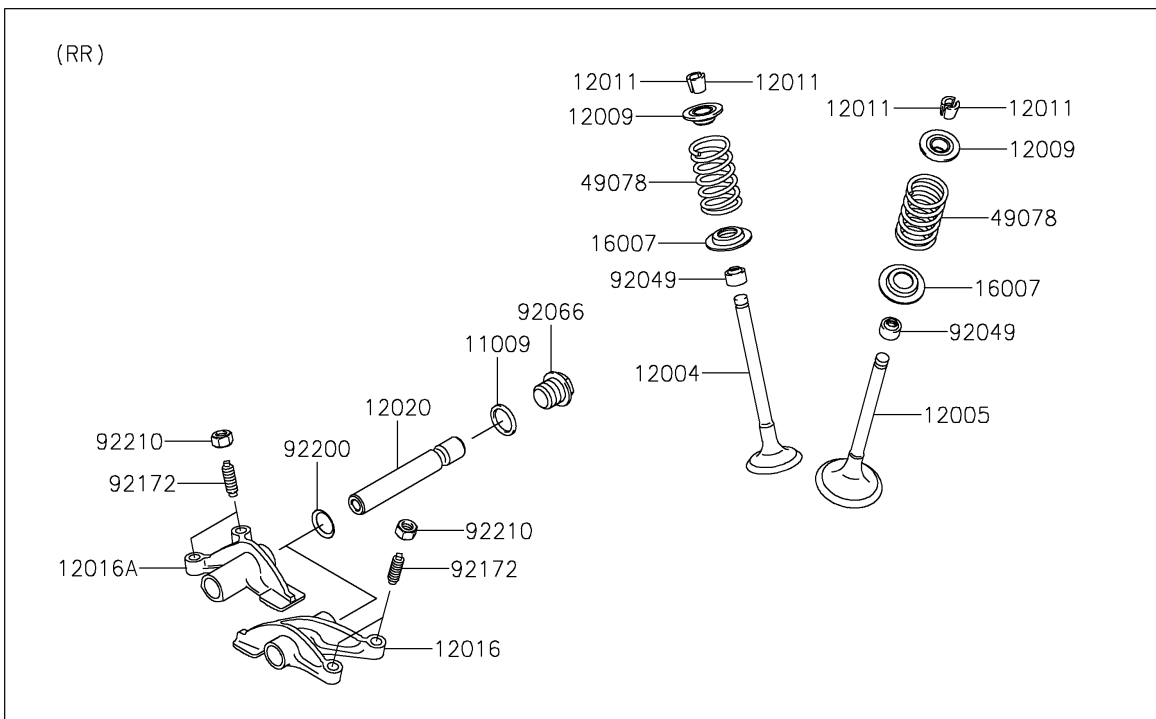

2025 BRUTE FORCE® 750 EPS

PARTS DIAGRAM

Valve(s)

E1210

2025 BRUTE FORCE® 750 EPS

PARTS LIST

Valve(s)

ITEM NAME	PART NUMBER	QUANTITY
GASKET,14X18X1.5 (Ref # 11009)	11009-1430	4
VALVE-INTAKE (Ref # 12004)	12004-0717	4
VALVE-EXHAUST (Ref # 12005)	12005-0047	4
RETAINER-VALVE SPRING (Ref # 12009)	12009-1056	8
COLLET (Ref # 12011)	12011-1051	16
ARM-ROCKER,EXHAUST (Ref # 12016)	12016-1128	2
ARM-ROCKER,INTAKE (Ref # 12016A)	12016-1129	2
SHAFT-ROCKER (Ref # 12020)	12020-0004	4
SEAT-SPRING (Ref # 16007)	16007-0703	8
SPRING-ENGINE VALVE (Ref # 49078)	49078-0014	8
SEAL-OIL,VSB58.558 (Ref # 92049)	92049-1218	8
PLUG,DRAIN (Ref # 92066)	92066-2196	4
SCREW,6MM (Ref # 92172)	92172-0737	8
WASHER,13X17X0.3 (Ref # 92200)	92200-0808	4
NUT,6MM (Ref # 92210)	92210-1490	8