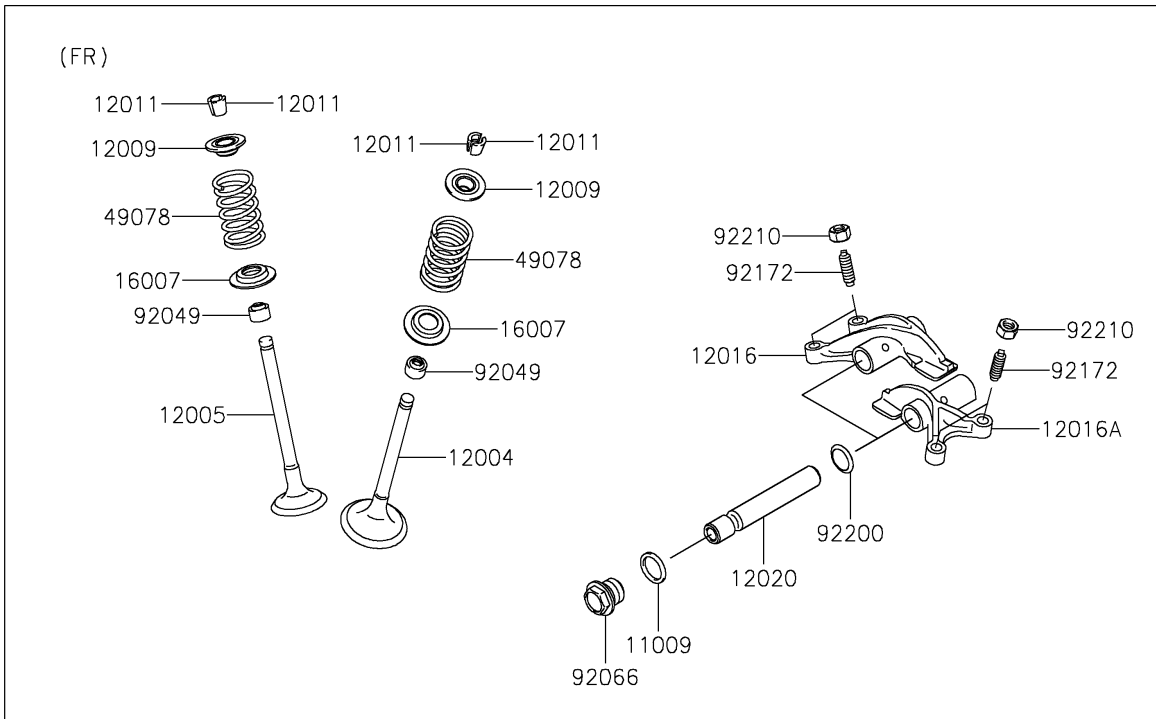

2025 BRUTE FORCE® 750 EPS

PARTS DIAGRAM

Valve(s)

E1210

2025 BRUTE FORCE® 750 EPS

PARTS LIST

Valve(s)

ITEM NAME	PART NUMBER	QUANTITY
GASKET,14X18X1.5 (Ref # 11009)	11009-1430	4
VALVE-INTAKE (Ref # 12004)	12004-0717	4
VALVE-EXHAUST (Ref # 12005)	12005-0047	4
RETAINER-VALVE SPRING (Ref # 12009)	12009-1056	8
COLLET (Ref # 12011)	12011-1051	16
ARM-ROCKER,EXHAUST (Ref # 12016)	12016-1128	2
ARM-ROCKER,INTAKE (Ref # 12016A)	12016-1129	2
SHAFT-ROCKER (Ref # 12020)	12020-0004	4
SEAT-SPRING (Ref # 16007)	16007-0703	8
SPRING-ENGINE VALVE (Ref # 49078)	49078-0014	8
SEAL-OIL,VSB58.558 (Ref # 92049)	92049-1218	8
PLUG,DRAIN (Ref # 92066)	92066-2196	4
SCREW,6MM (Ref # 92172)	92172-0737	8
WASHER,13X17X0.3 (Ref # 92200)	92200-0808	4
NUT,6MM (Ref # 92210)	92210-1490	8