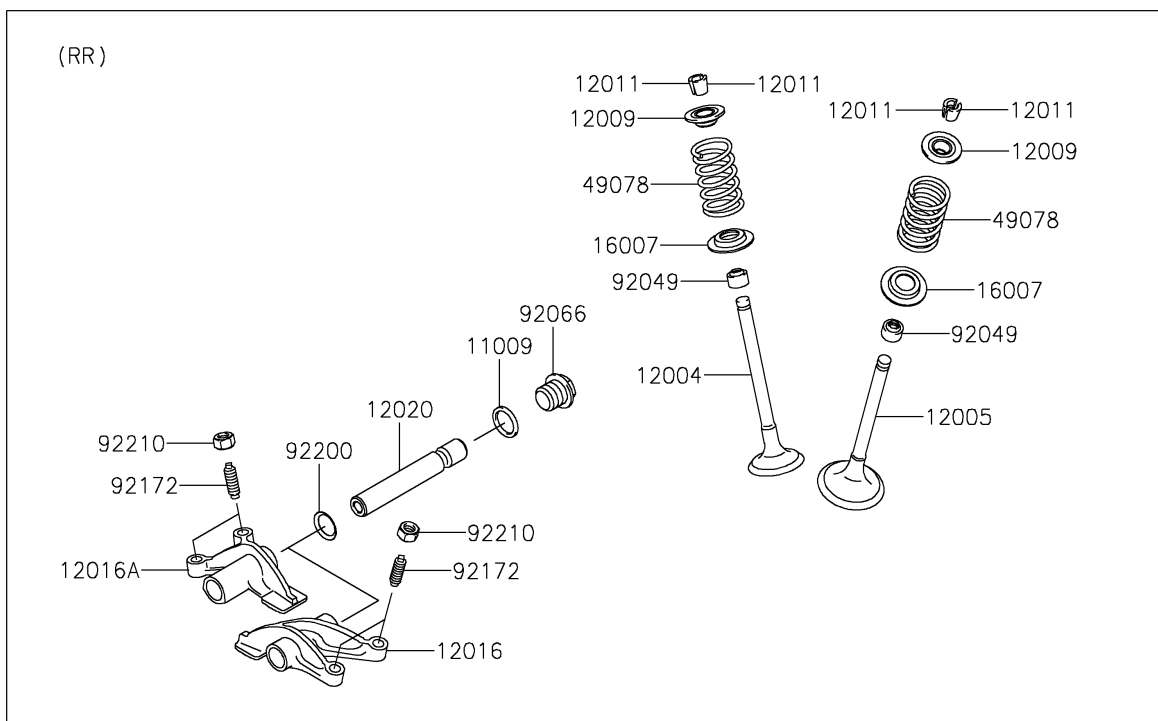

## PARTS DIAGRAM

### Valve(s)

E1210

## PARTS LIST

### Valve(s)

ITEM NAME	PART NUMBER	QUANTITY
GASKET,14X18X1.5 (Ref # 11009)	11009-1430	4
VALVE-INTAKE (Ref # 12004)	12004-0717	4
VALVE-EXHAUST (Ref # 12005)	12005-0047	4
RETAINER-VALVE SPRING (Ref # 12009)	12009-1056	8
COLLET (Ref # 12011)	12011-1051	16
ARM-ROCKER,EXHAUST (Ref # 12016)	12016-1128	2
ARM-ROCKER,INTAKE (Ref # 12016A)	12016-1129	2
SHAFT-ROCKER (Ref # 12020)	12020-0004	4
SEAT-SPRING (Ref # 16007)	16007-0703	8
SPRING-ENGINE VALVE (Ref # 49078)	49078-0014	8
SEAL-OIL,VSB58.558 (Ref # 92049)	92049-1218	8
PLUG,DRAIN (Ref # 92066)	92066-2196	4
SCREW,6MM (Ref # 92172)	92172-0737	8
WASHER,13X17X0.3 (Ref # 92200)	92200-0808	4
NUT,6MM (Ref # 92210)	92210-1490	8