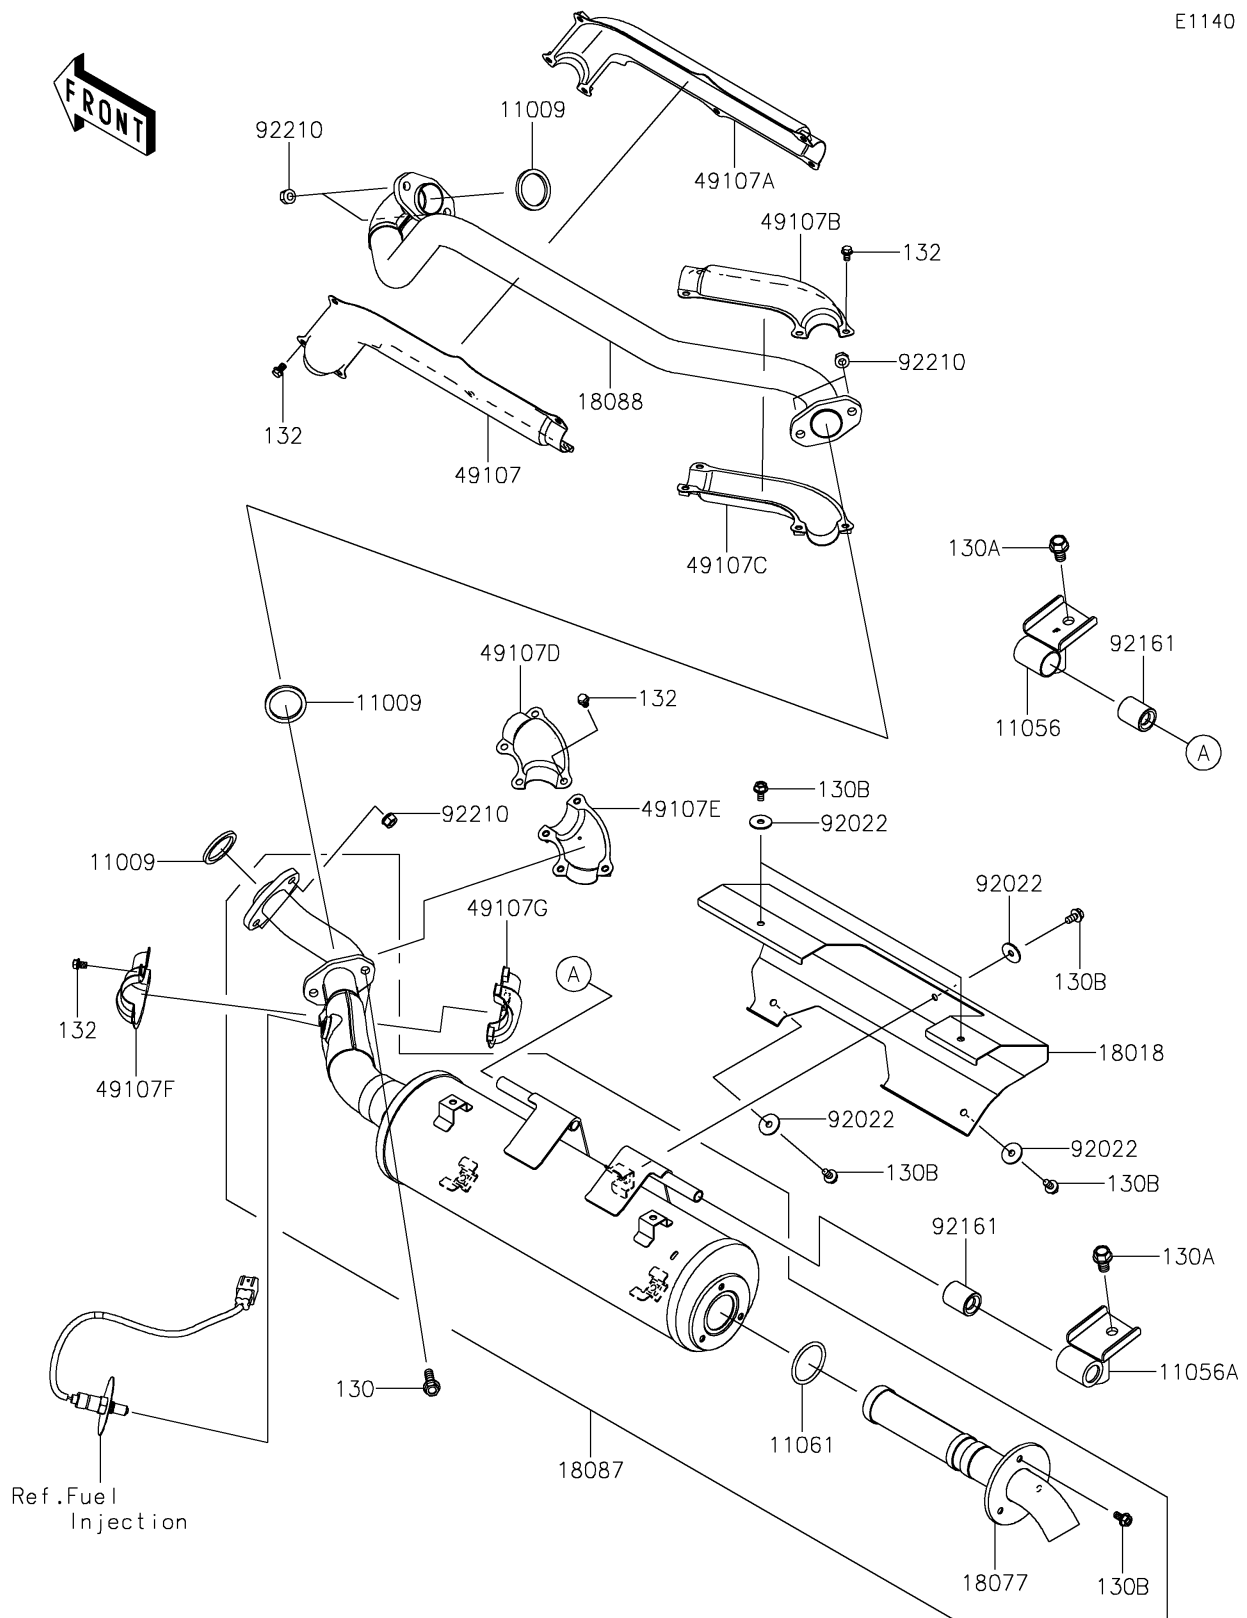

2024 BRUTE FORCE® 750 EPS

PARTS DIAGRAM

Muffler(s)

E1140

2024 BRUTE FORCE® 750 EPS

PARTS LIST

Muffler(s)

ITEM NAME	PART NUMBER	QUANTITY
GASKET,EXHAUST HOLDER (Ref # 11009)	11009-1894	3
BRACKET,MUFFLER,FR (Ref # 11056)	11056-0532	1
BRACKET,MUFFLER,RR (Ref # 11056A)	11056-0533	1
GASKET,38.9X46.4X3.0 (Ref # 11061)	11061-0082	1
PLATE-HEAT GUARD (Ref # 18018)	18018-0036	1
ARRESTER-SPARK (Ref # 18077)	18077-0036	1
MUFFLER (Ref # 18087)	18087-0323	1
PIPE-EXHAUST (Ref # 18088)	18088-0856	1
COVER-EXHAUST PIPE,FR,FR,LH (Ref # 49107)	49107-0759	1
COVER-EXHAUST PIPE,FR,FR,RH (Ref # 49107A)	49107-0760	1
COVER-EXHAUST PIPE,FR,RR,UPP (Ref # 49107B)	49107-0761	1
COVER-EXHAUST PIPE,FR,RR,LWR (Ref # 49107C)	49107-0762	1
COVER-EXHAUST PIPE,RR,FR,UPP (Ref # 49107D)	49107-0763	1
COVER-EXHAUST PIPE,RR,FR,LWR (Ref # 49107E)	49107-0764	1
COVER-EXHAUST PIPE,RR,RR,FR (Ref # 49107F)	49107-0765	1
COVER-EXHAUST PIPE,RR,RR,RR (Ref # 49107G)	49107-0766	1
WASHER,6.5X22X1.6 (Ref # 92022)	92022-237	5
DAMPER (Ref # 92161)	92161-0961	2
NUT,8MM (Ref # 92210)	92210-1242	6
BOLT-FLANGED,8X30 (Ref # 130)	130BD0830	2
BOLT-FLANGED,10X16 (Ref # 130A)	130CA1016	2
BOLT-FLANGED,6X12 (Ref # 130B)	130CD0612	8
BOLT-FLANGED-SMALL,6X8 (Ref # 132)	132BD0608	18