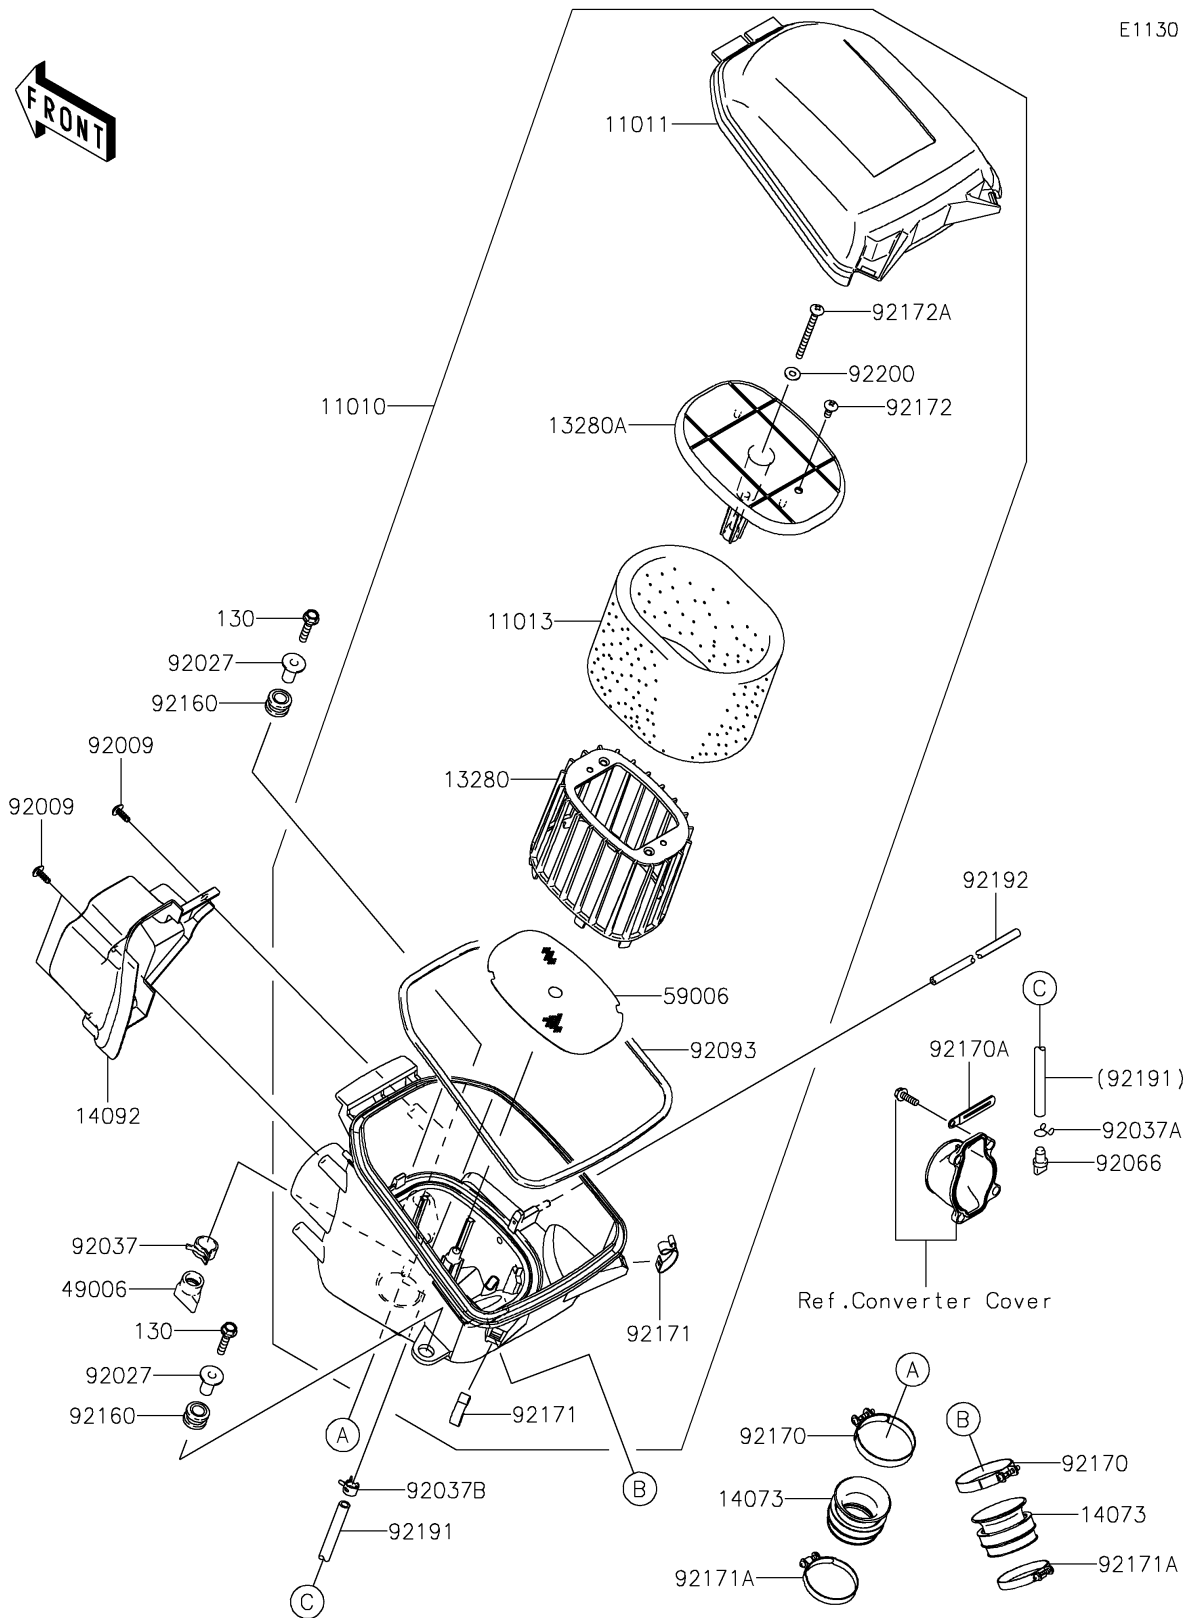

2026 BRUTE FORCE® 750 EPS

PARTS DIAGRAM

Air Cleaner