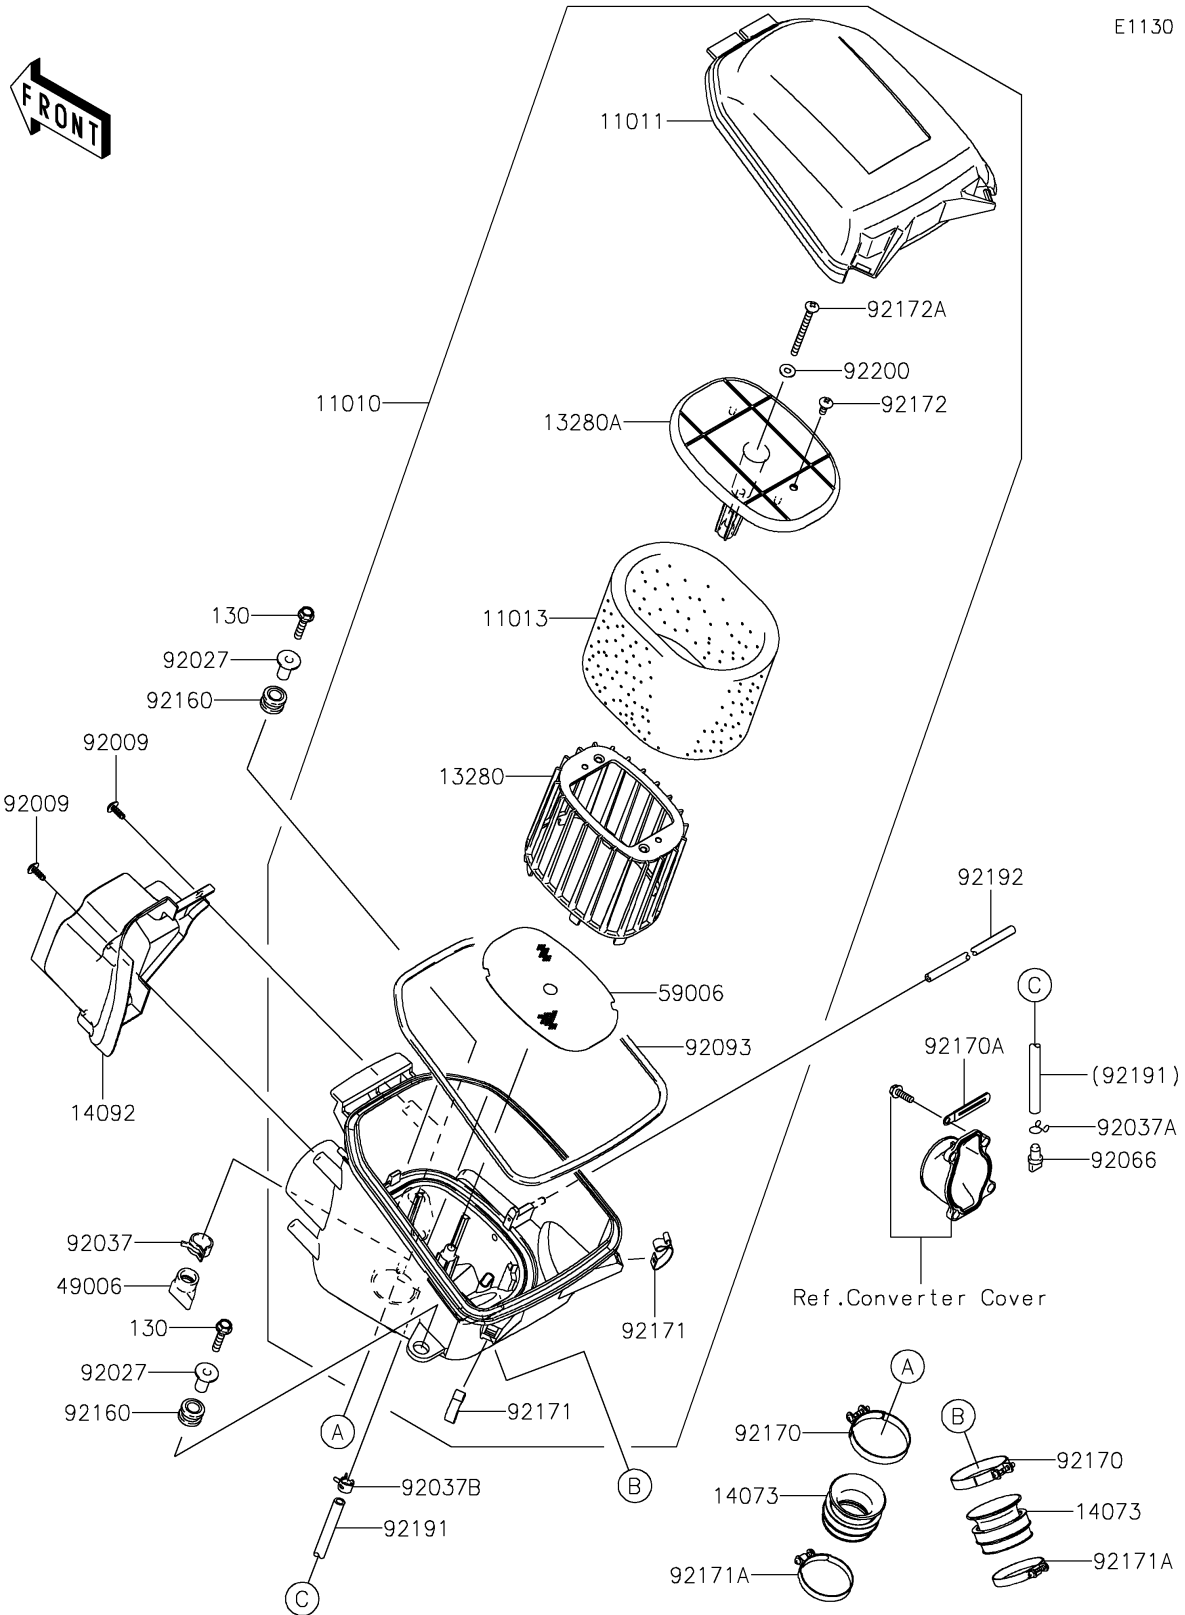

2025 BRUTE FORCE® 750 EPS

PARTS DIAGRAM

Air Cleaner