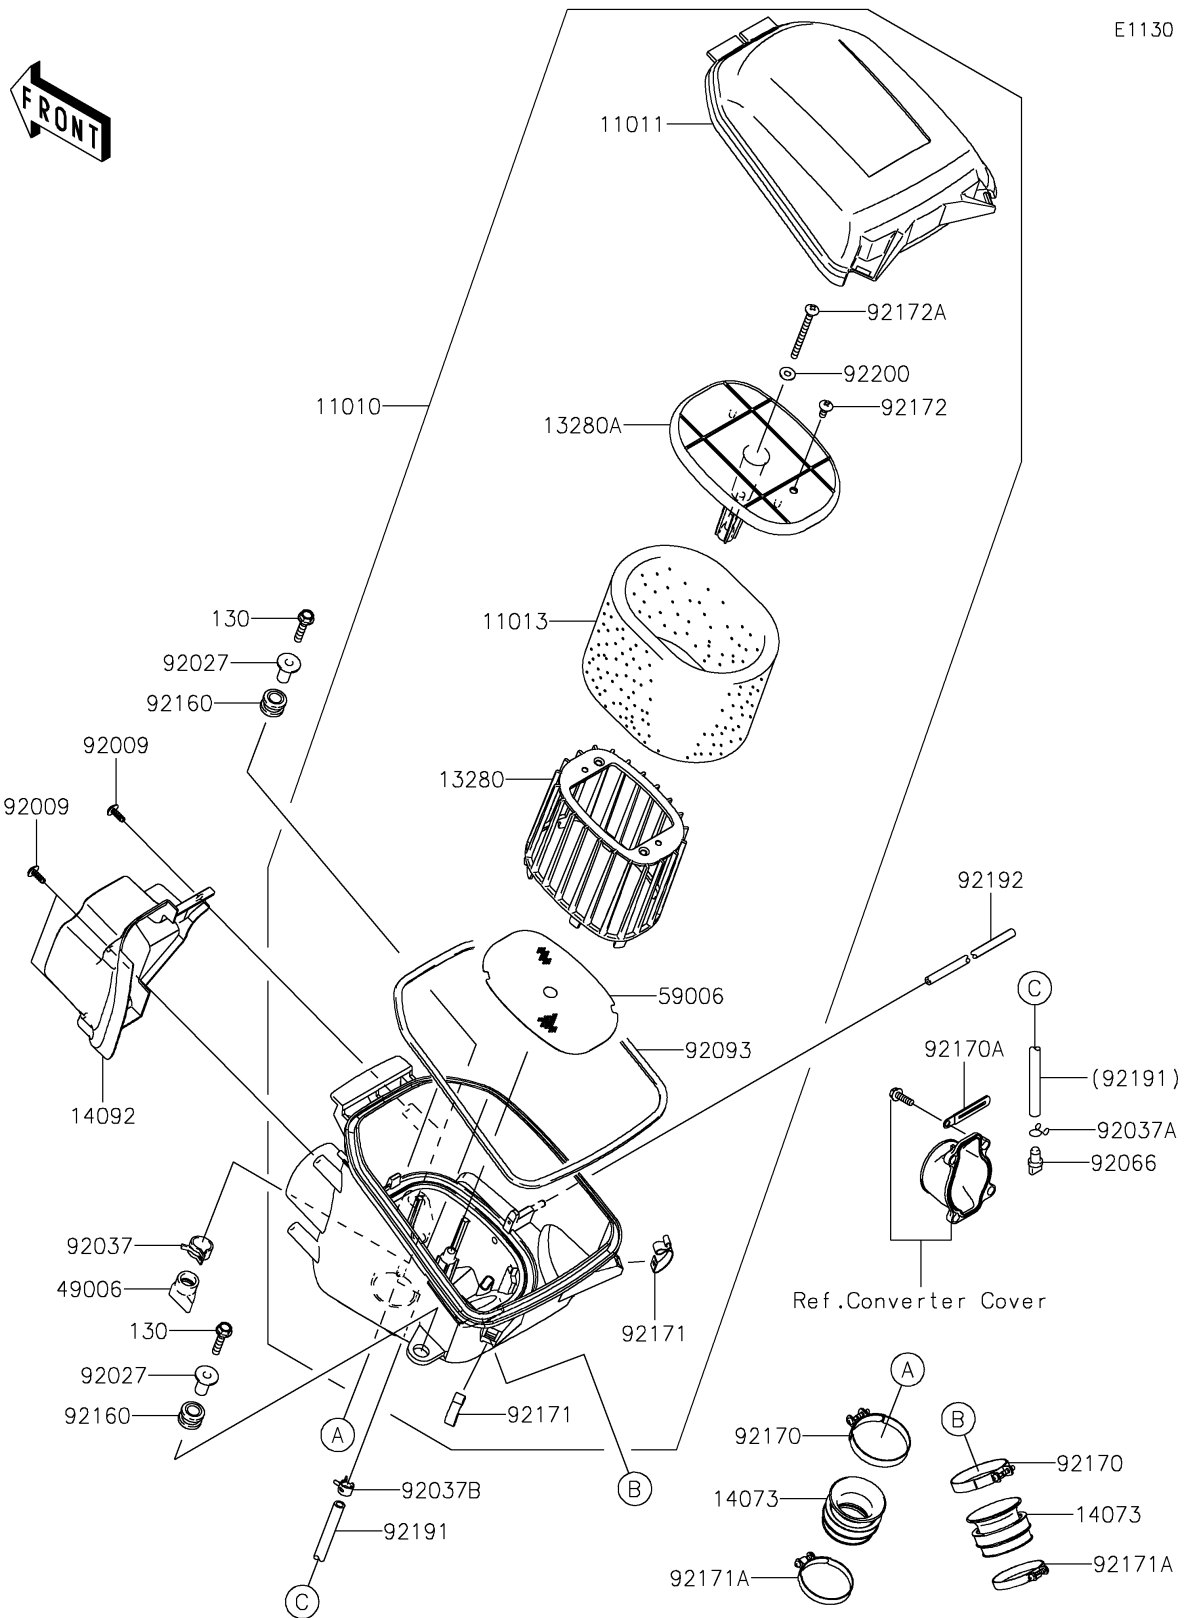

2024 BRUTE FORCE® 750 EPS

PARTS DIAGRAM

Air Cleaner