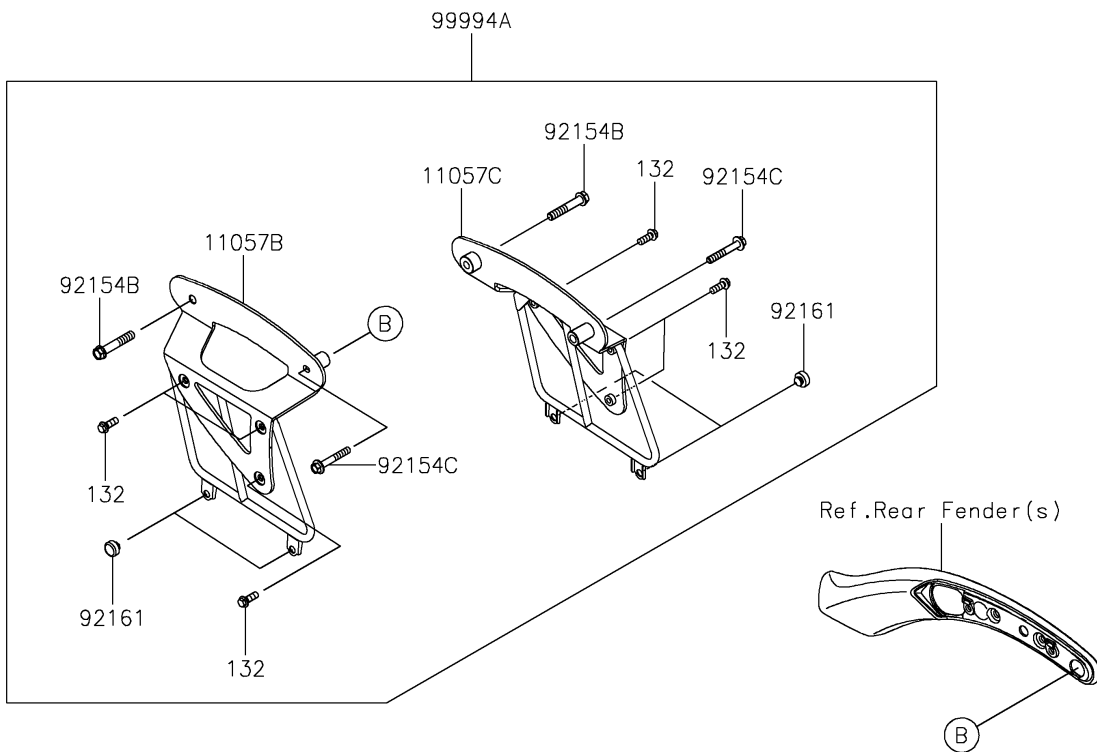

2026 VULCAN® S CAFE ABS

PARTS DIAGRAM

Accessory(Passenger Backrest)

F2910M

2026 VULCAN® S CAFE ABS

PARTS LIST

Accessory(Passenger Backrest)

ITEM NAME

PART NUMBER

QUANTITY
