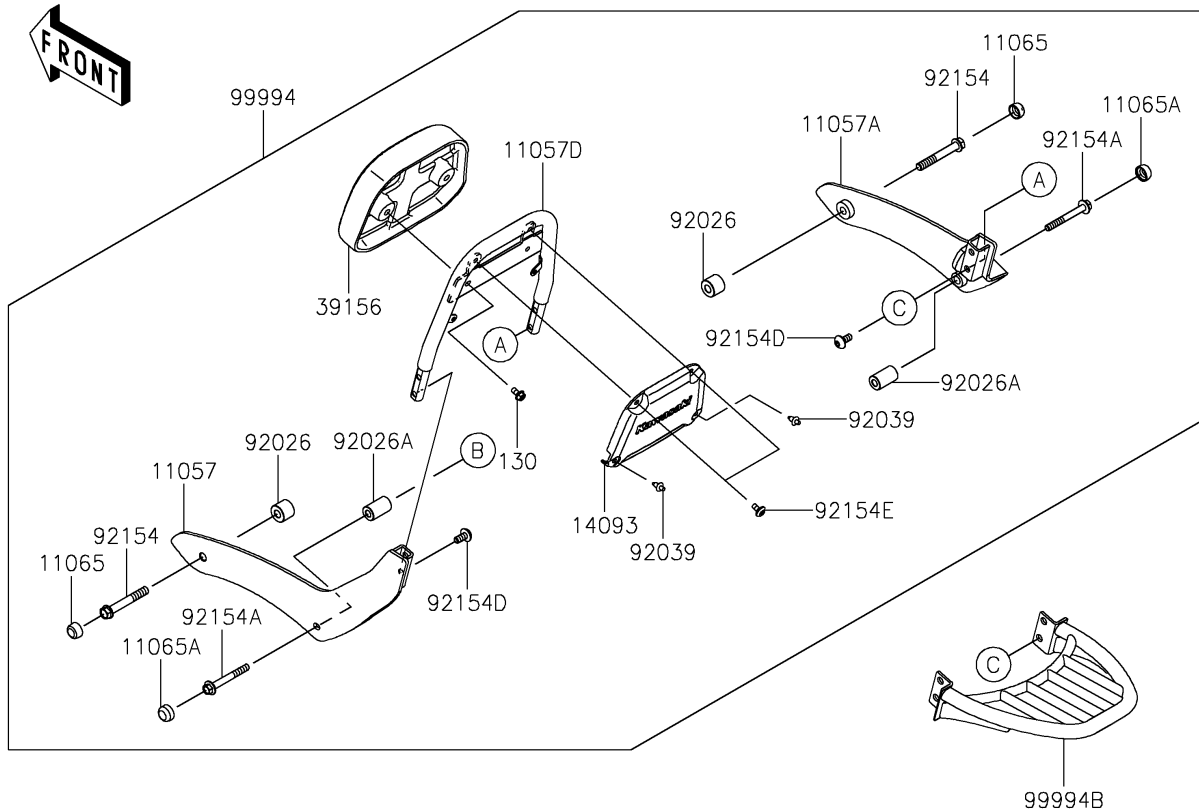

2026 VULCAN® S CAFE ABS

PARTS DIAGRAM

Accessory(Passenger Backrest)

F2910M

2026 VULCAN® S CAFE ABS

PARTS LIST

Accessory(Passenger Backrest)

ITEM NAME

PART NUMBER

QUANTITY
