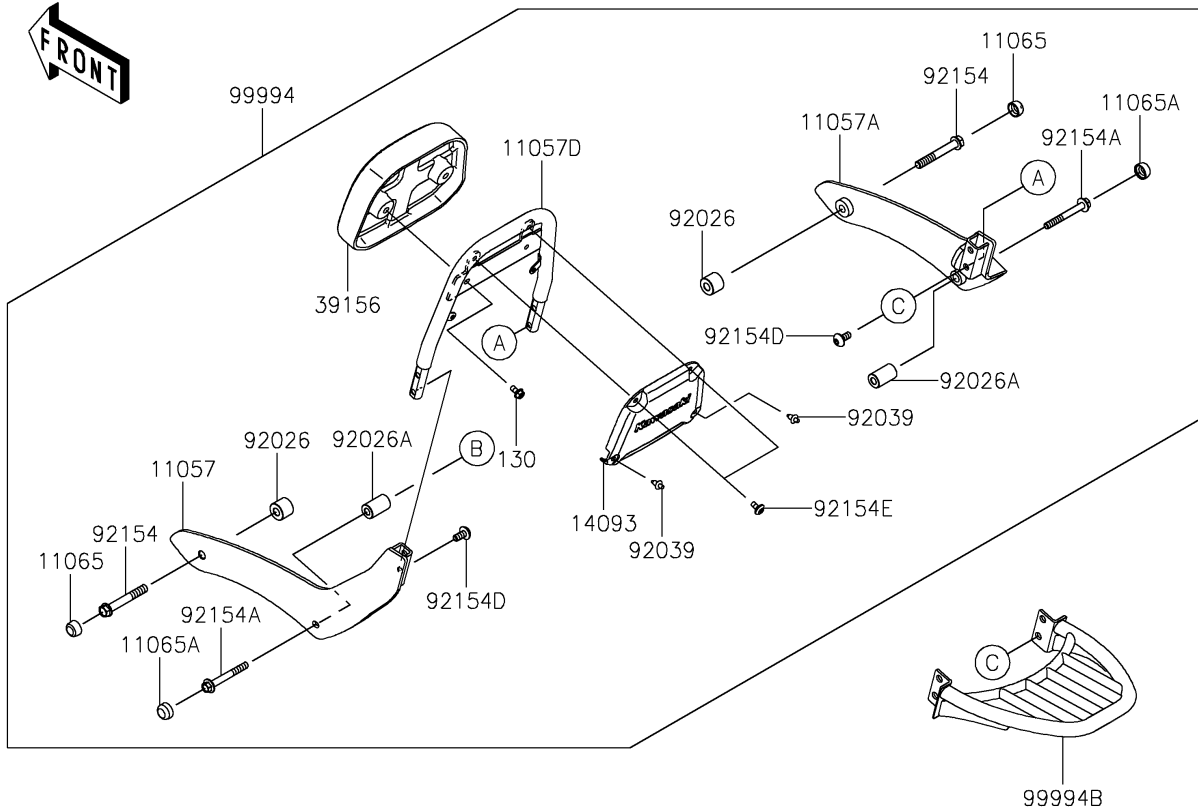

2025 Vulcan S CAFÉ

PARTS DIAGRAM

Accessory(Passenger Backrest)

F2910M

2025 Vulcan S CAFÉ

PARTS LIST

Accessory(Passenger Backrest)

ITEM NAME

PART NUMBER

QUANTITY
