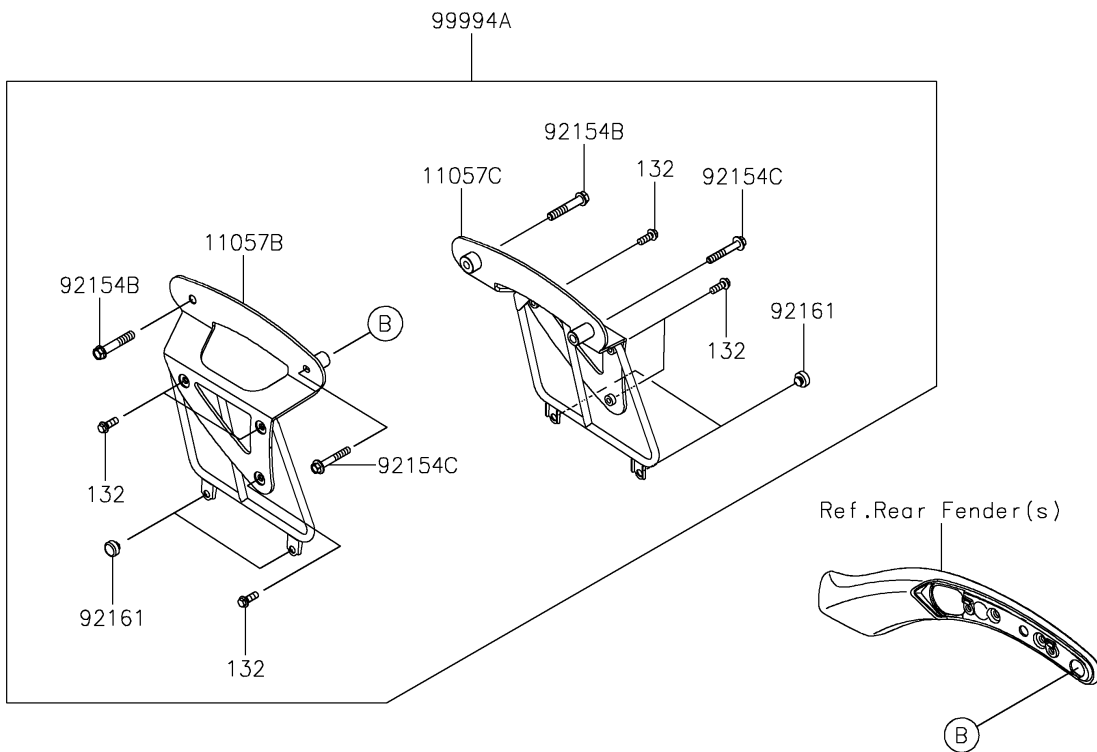

2025 Vulcan S CAFÉ

PARTS DIAGRAM

Accessory(Passenger Backrest)

F2910M

2025 Vulcan S CAFÉ

PARTS LIST

Accessory(Passenger Backrest)

ITEM NAME

PART NUMBER

QUANTITY
