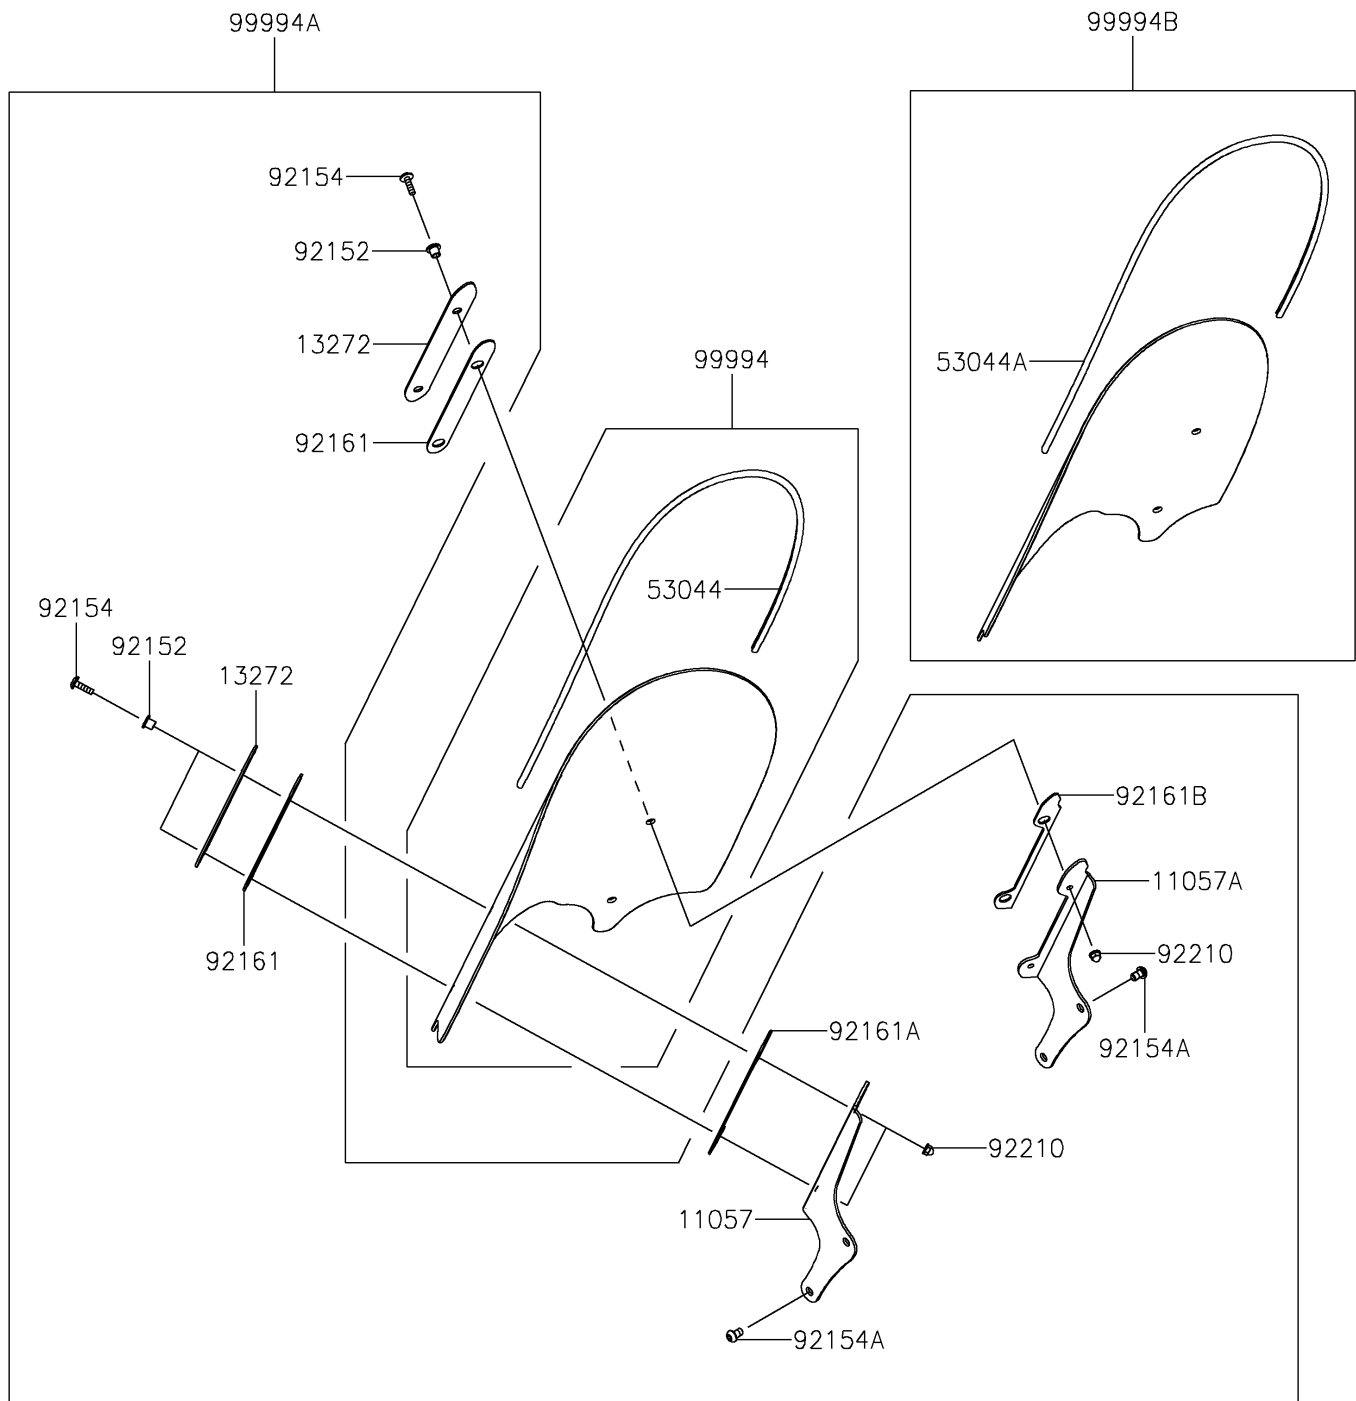

2026 VULCAN® S CAFE ABS

PARTS DIAGRAM

Accessory(Windshield)

F2910L

2026 VULCAN[®] S CAFE ABS

PARTS LIST

Accessory(Windshield)

ITEM NAME

PART NUMBER

QUANTITY
