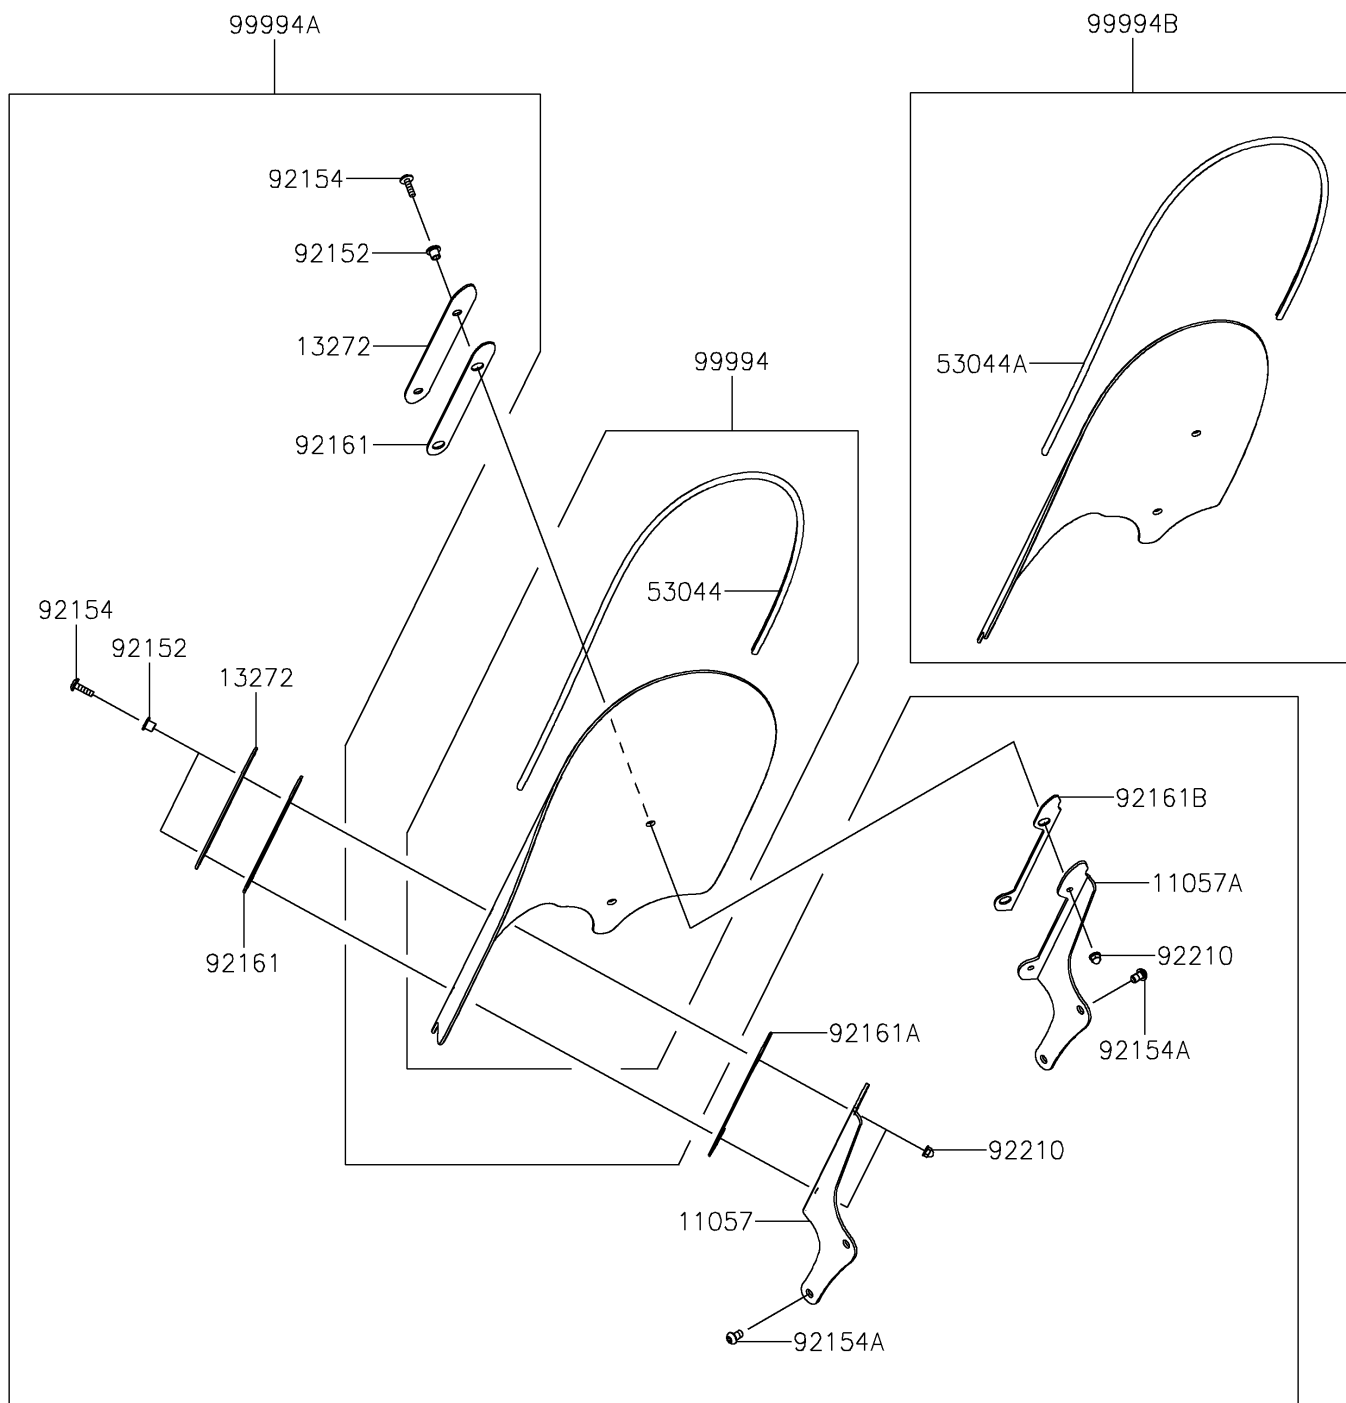

2025 Vulcan S CAFÉ

PARTS DIAGRAM

Accessory(Windshield)

F2910L

2025 Vulcan S CAFÉ

PARTS LIST

Accessory(Windshield)

ITEM NAME

PART NUMBER

QUANTITY
