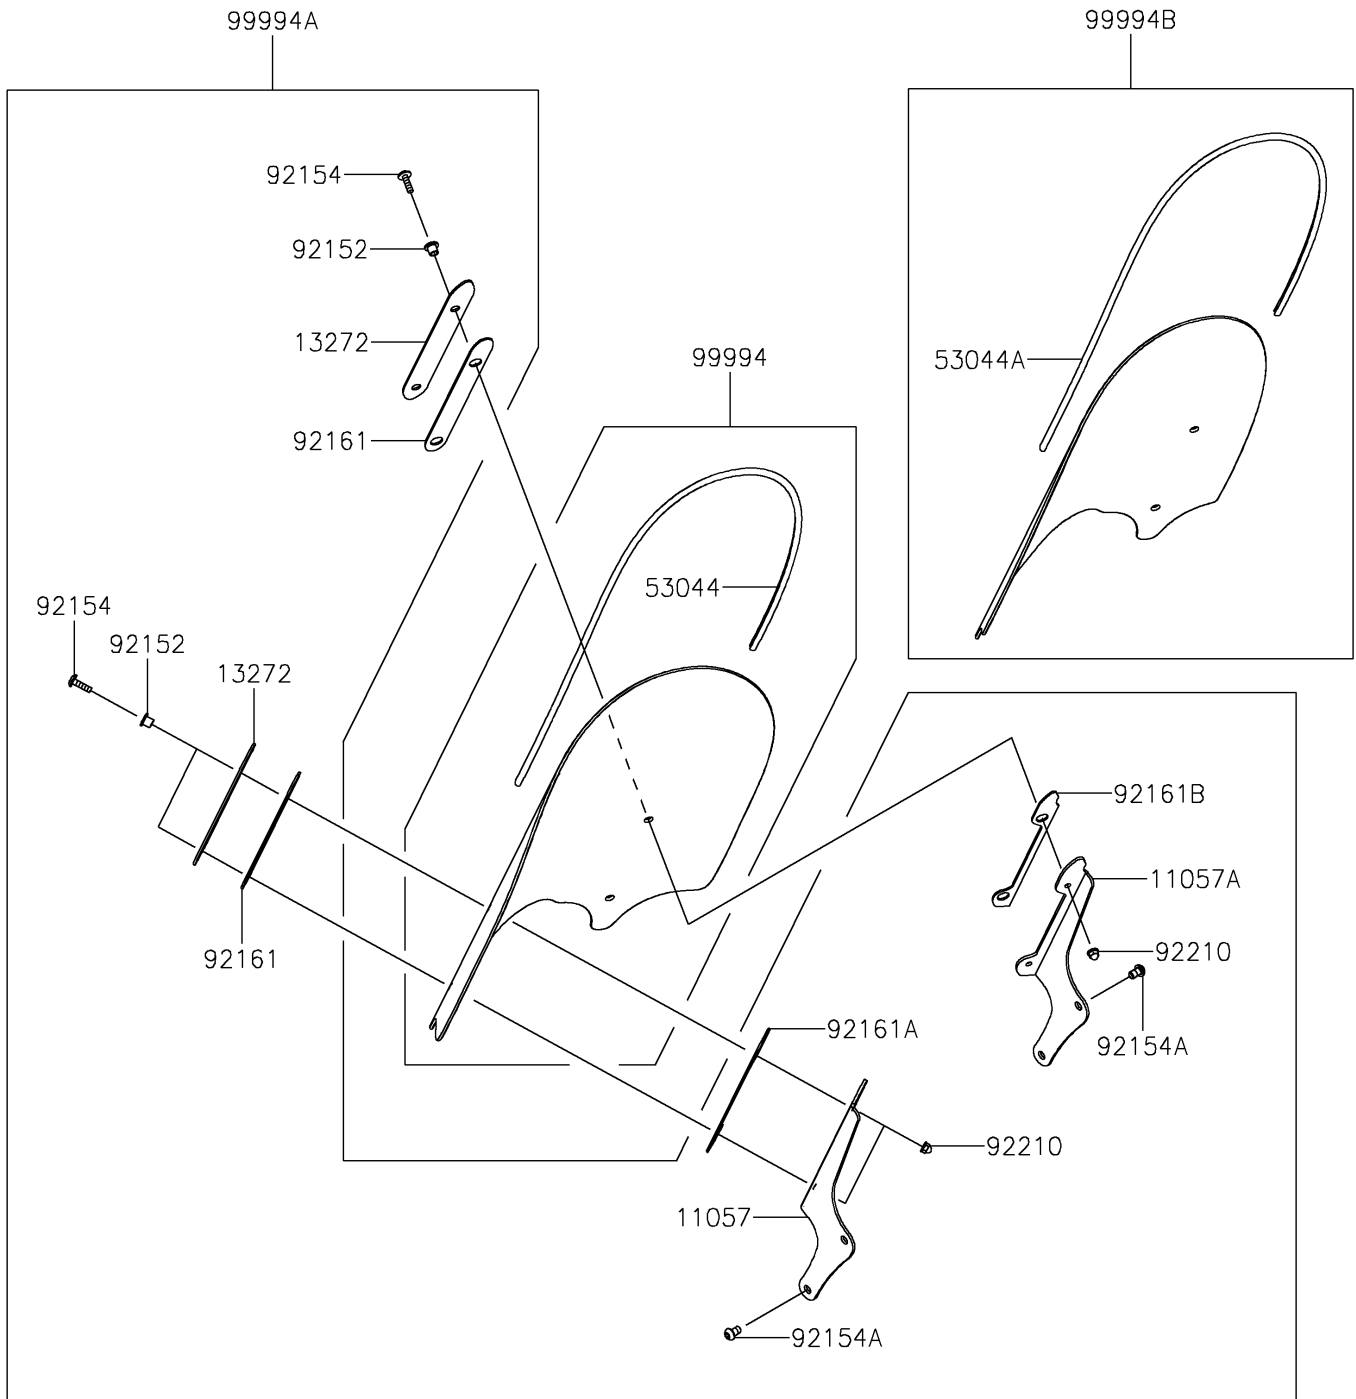

2024 VULCAN® S CAFE ABS

PARTS DIAGRAM

Accessory(Windshield)

F2910L

2024 VULCAN[®] S CAFE ABS

PARTS LIST

Accessory(Windshield)

ITEM NAME

PART NUMBER

QUANTITY
