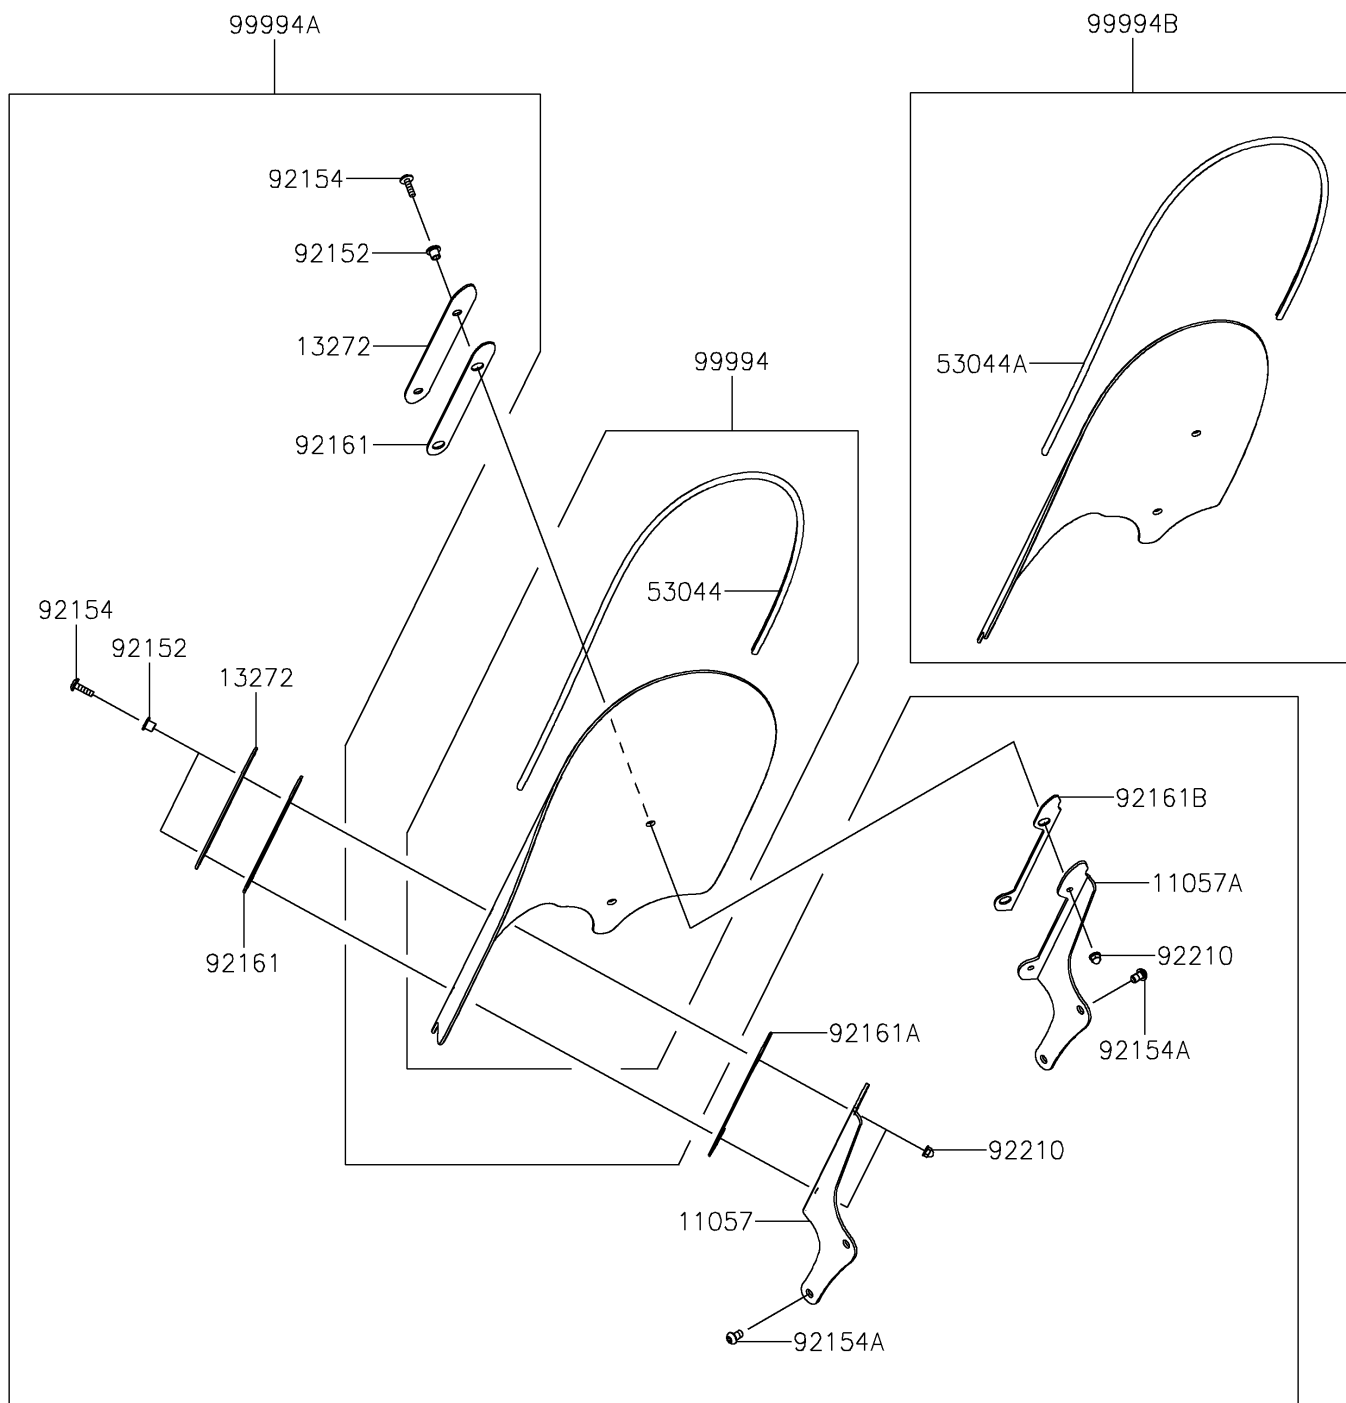

2026 Vulcan S CAFÉ

PARTS DIAGRAM

Accessory(Windshield)

F2910L

2026 Vulcan S CAFÉ

PARTS LIST

Accessory(Windshield)

ITEM NAME

PART NUMBER

QUANTITY
