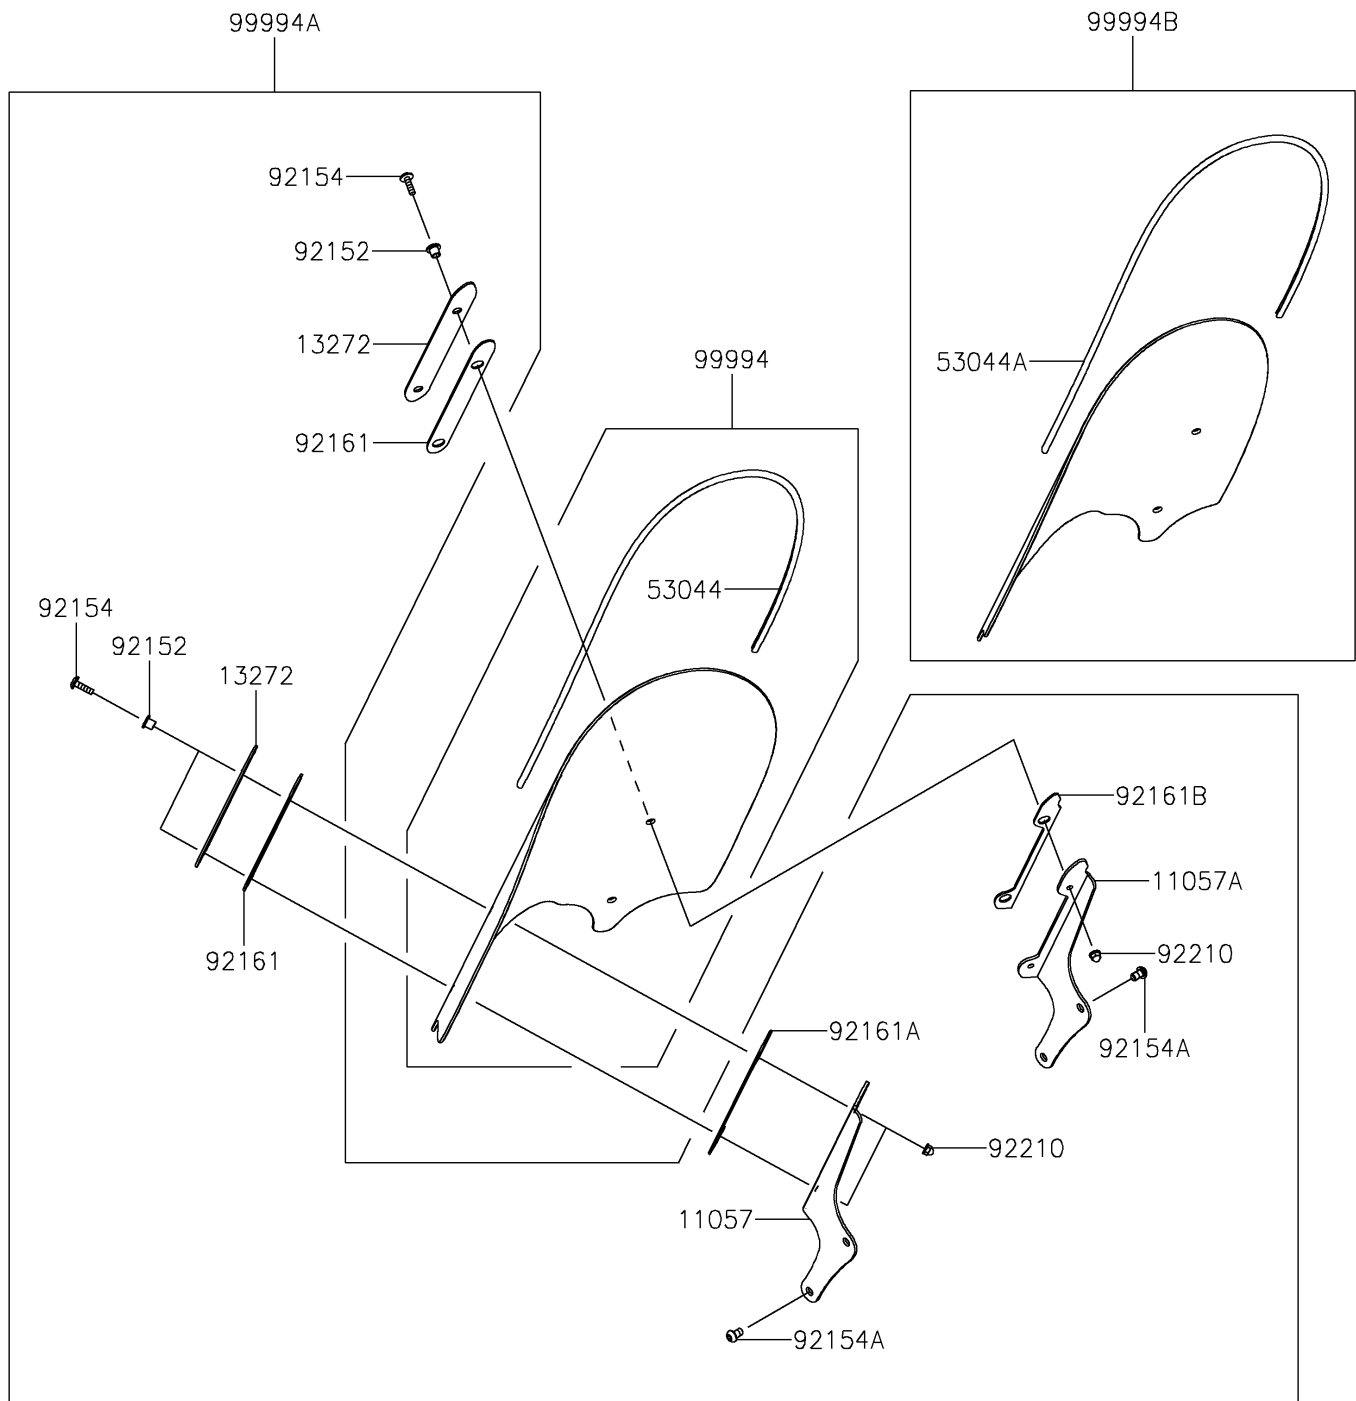

2025 Vulcan S CAFÉ

PARTS DIAGRAM

Accessory(Windshield)

F2910L

2025 Vulcan S CAFÉ

PARTS LIST

Accessory(Windshield)

ITEM NAME	PART NUMBER	QUANTITY
BRACKET,LH (Ref # 11057)	11057-0212	1
BRACKET,RH (Ref # 11057A)	11057-0213	1
PLATE (Ref # 13272)	13272-2181	2
TRIM (Ref # 53044)	53044-0606	1
TRIM,WINDSHIELD,SHORT TYPE (Ref # 53044A)	53044-1272	1
COLLAR,6.8X10X10.9 (Ref # 92152)	92152-2261	4
BOLT,SOCKET,6X22 (Ref # 92154)	92154-0787	4
BOLT,SOCKET,8X14 (Ref # 92154A)	92154-1032	4
DAMPER (Ref # 92161)	92161-1862	2
DAMPER (Ref # 92161A)	92161-1863	1
DAMPER (Ref # 92161B)	92161-1864	1
NUT,CAP,6MM (Ref # 92210)	92210-0322	4
KIT,WINDSHIELD LARGE W/O KQR (Ref # 99994)	99994-0823	1
KIT-ACCESSORY,WSHLD-BKT (Ref # 99994A)	99994-0825	1
KIT,WINDSHIELD MEDIUM W/O KQR (Ref # 99994B)	99994-0828	1