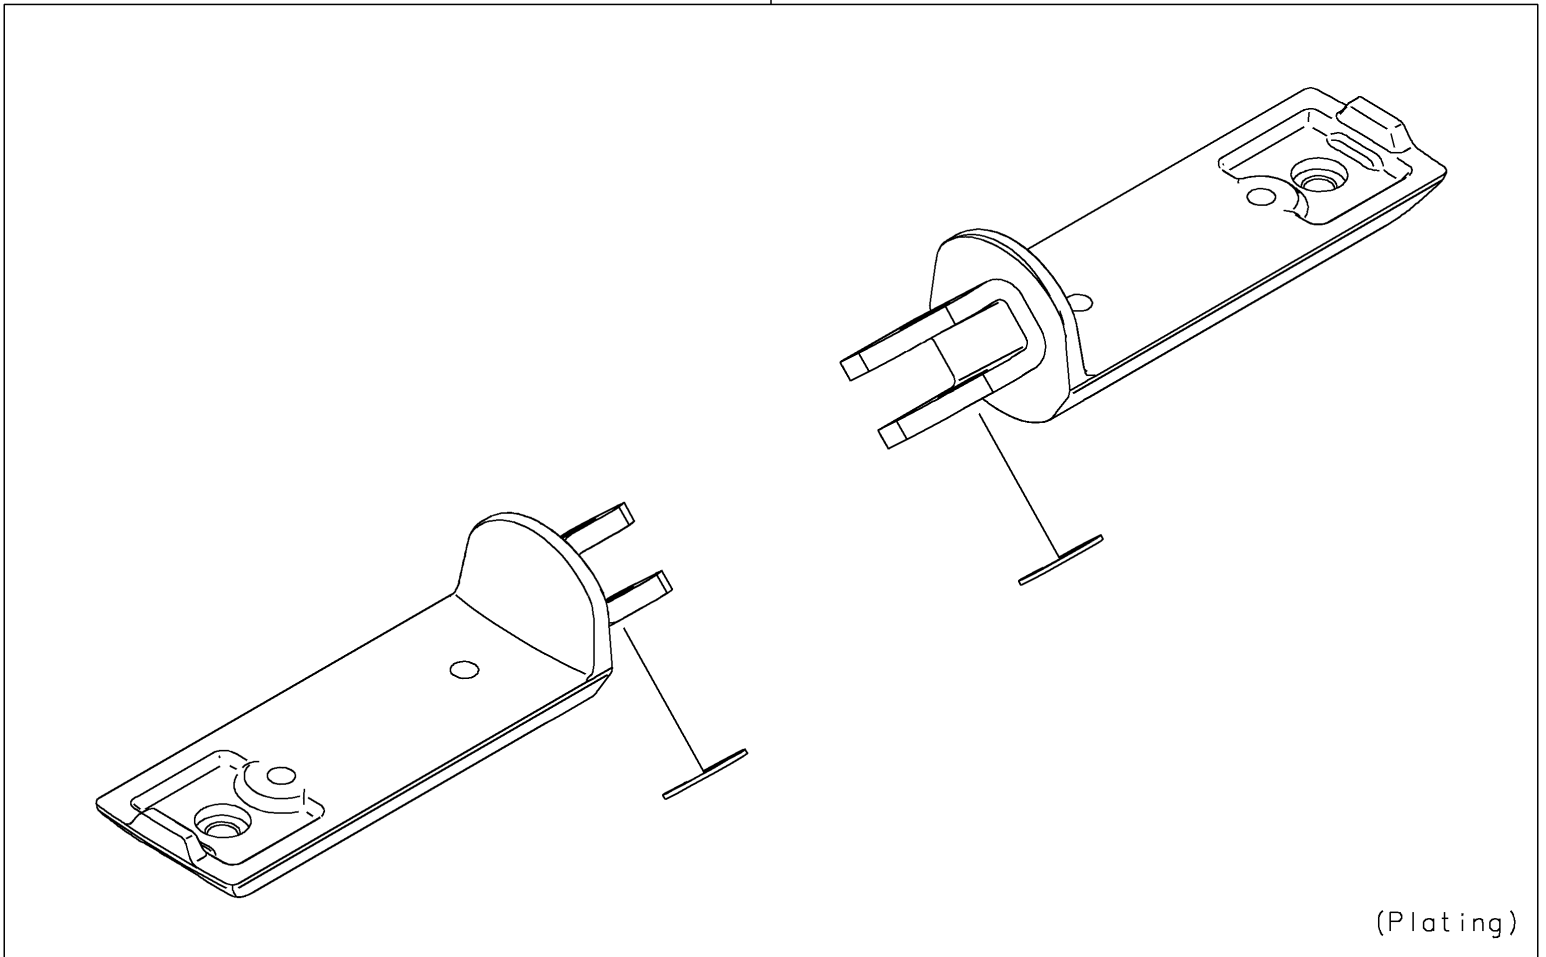

# 2025 Vulcan S CAFÉ

## PARTS DIAGRAM

Accessory(Foot Peg)

F2910K

99994

(Plating)

## PARTS LIST

Accessory(Foot Peg)

**ITEM NAME**

**PART NUMBER**

**QUANTITY**

---